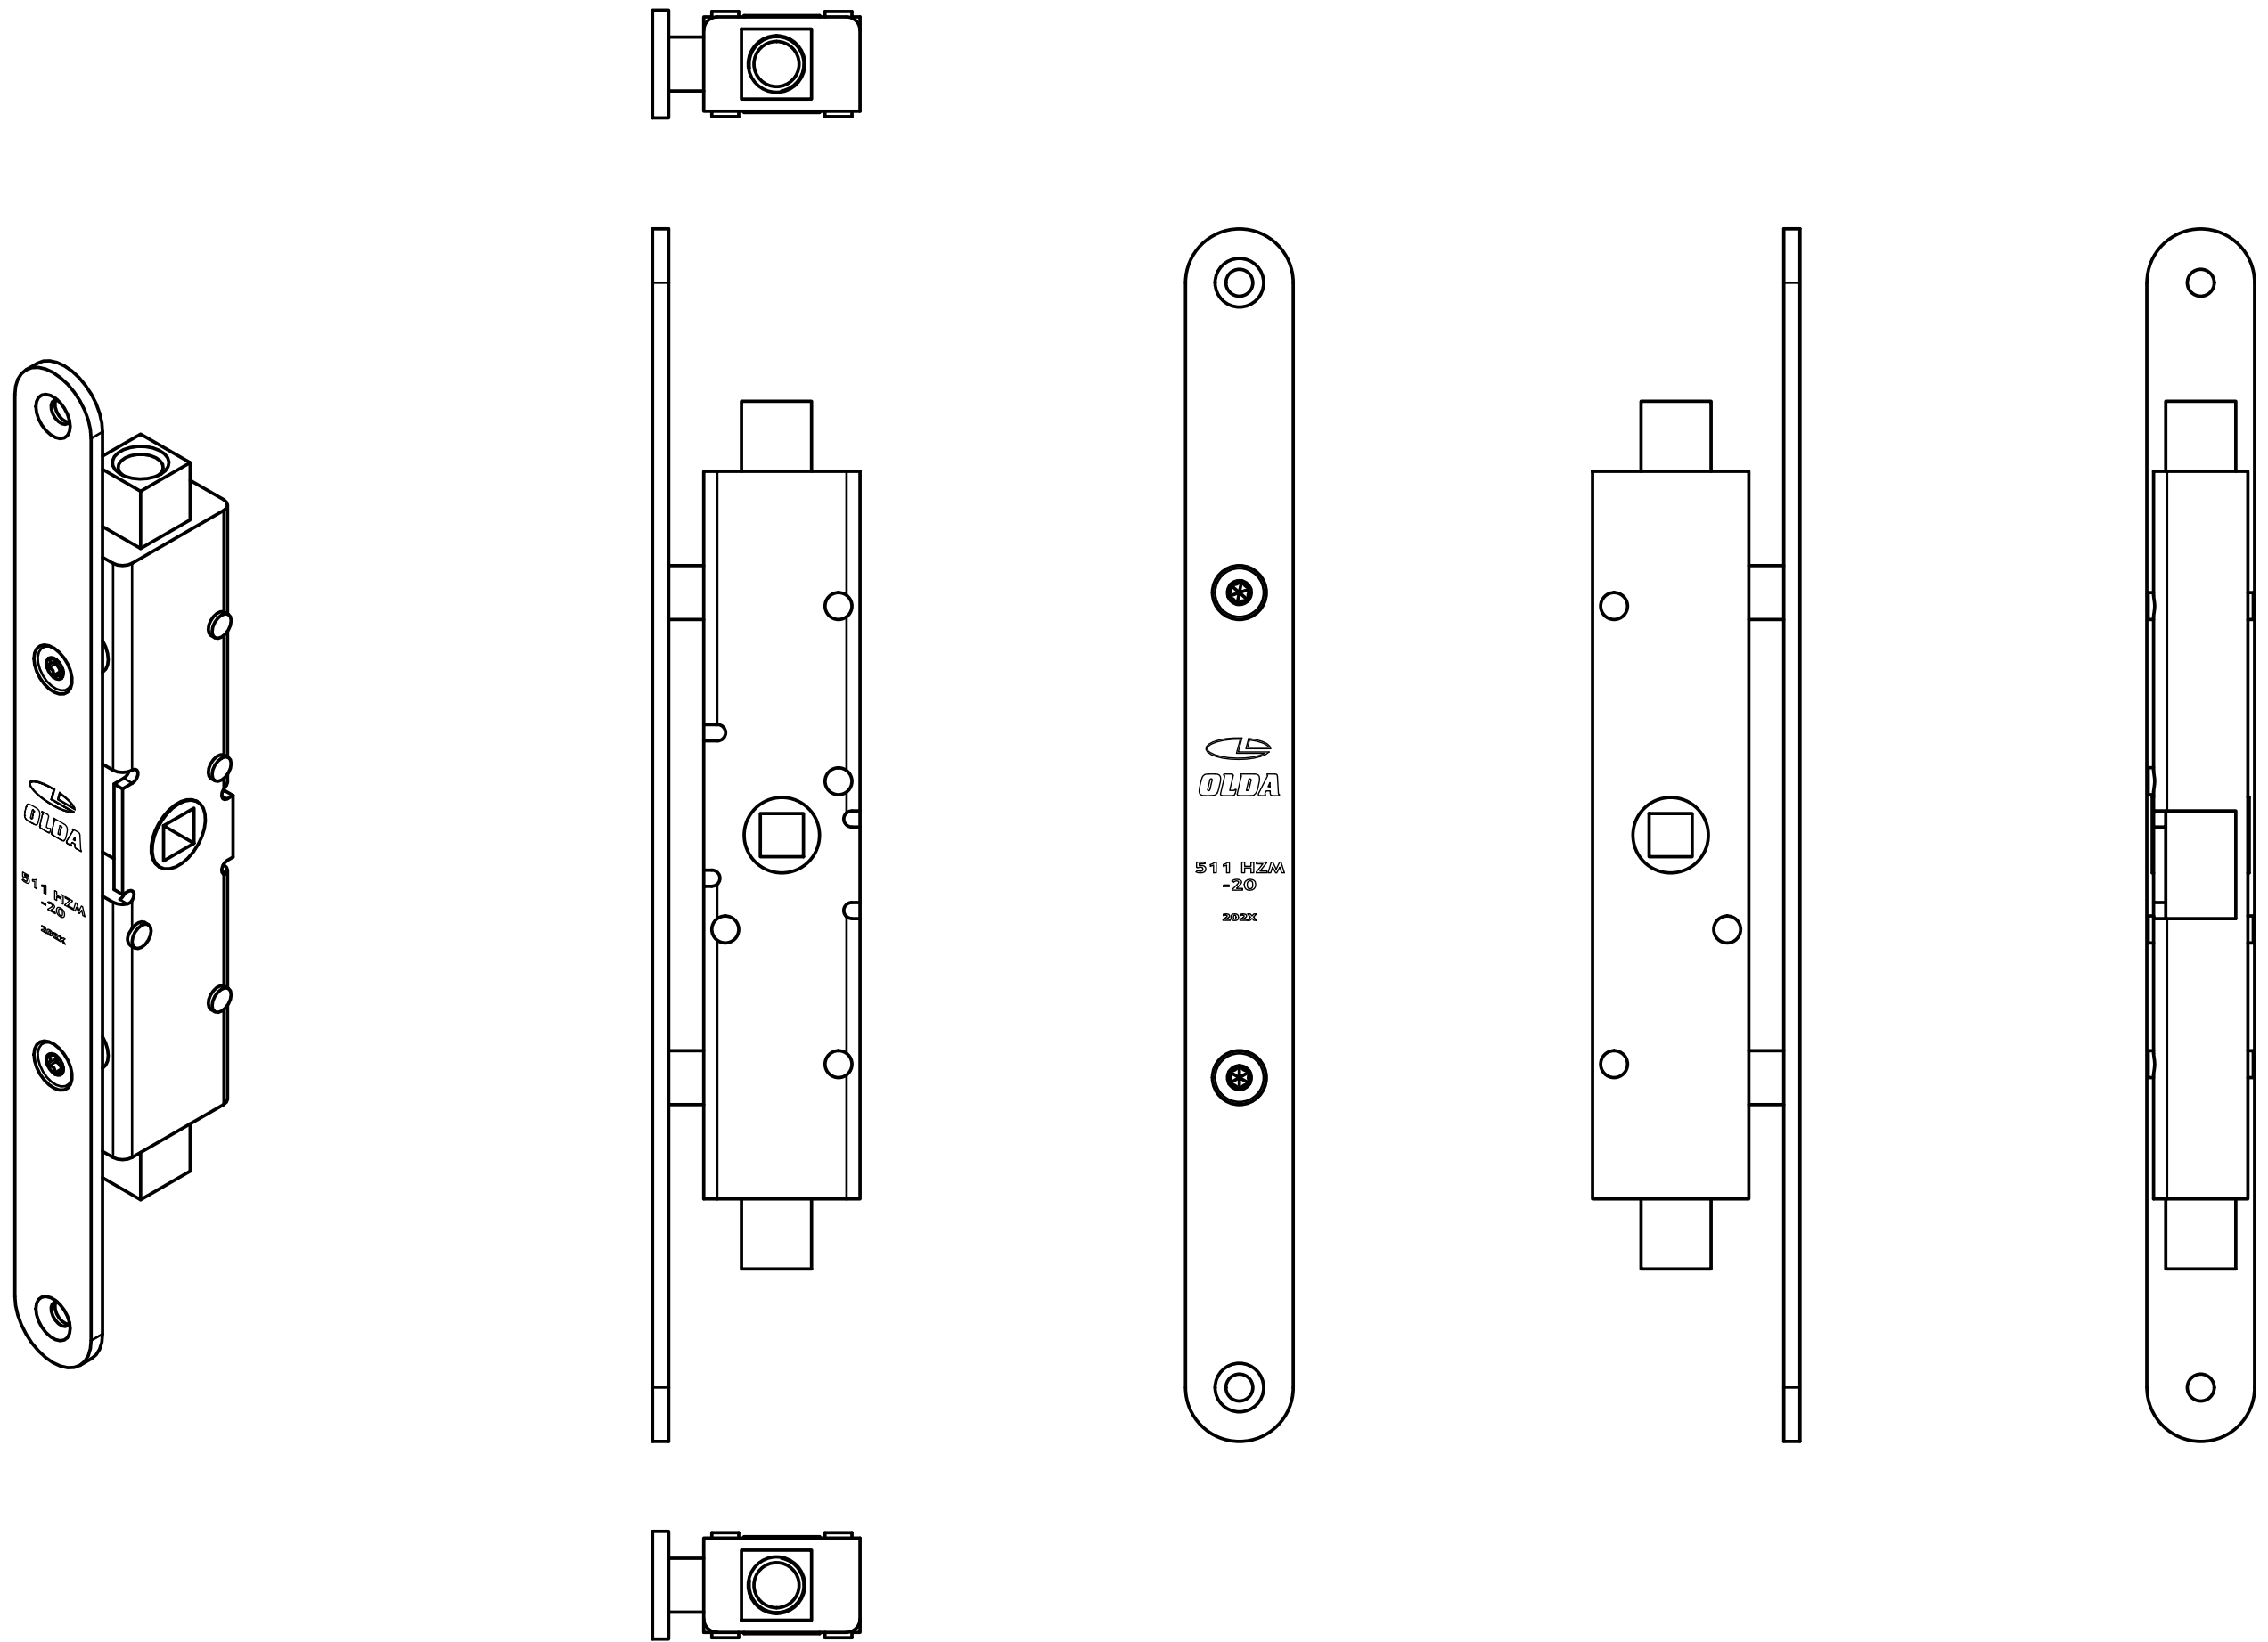

OLDA 511 HZM-20 – double action manual flush bolt

view drawing

11-511-0004	A	2024-05-02
-------------	---	------------