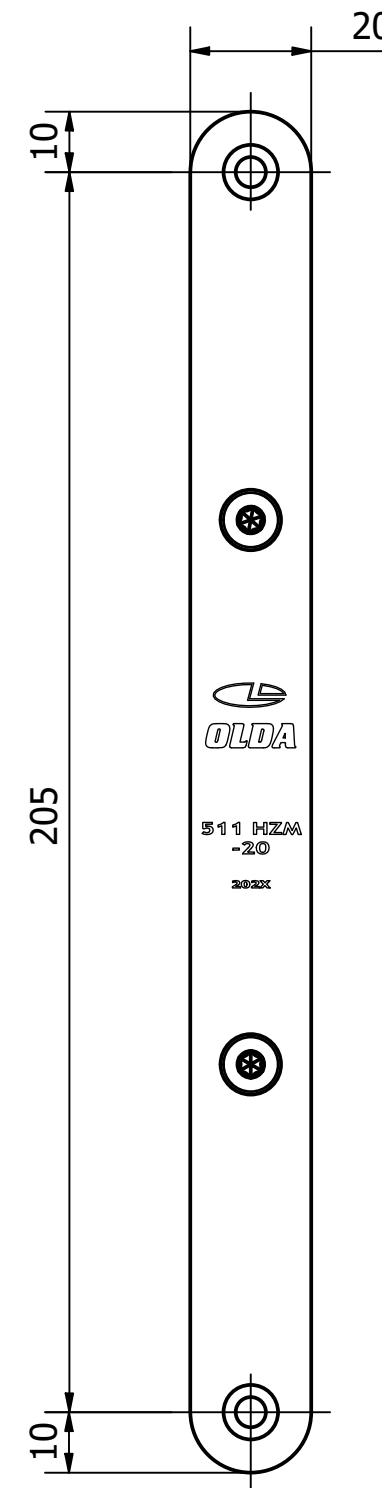

OLDA 511 HZM-20 – double action manual flush bolt

dimension drawing

11-511-0004	A	2024-05-02
-------------	---	------------