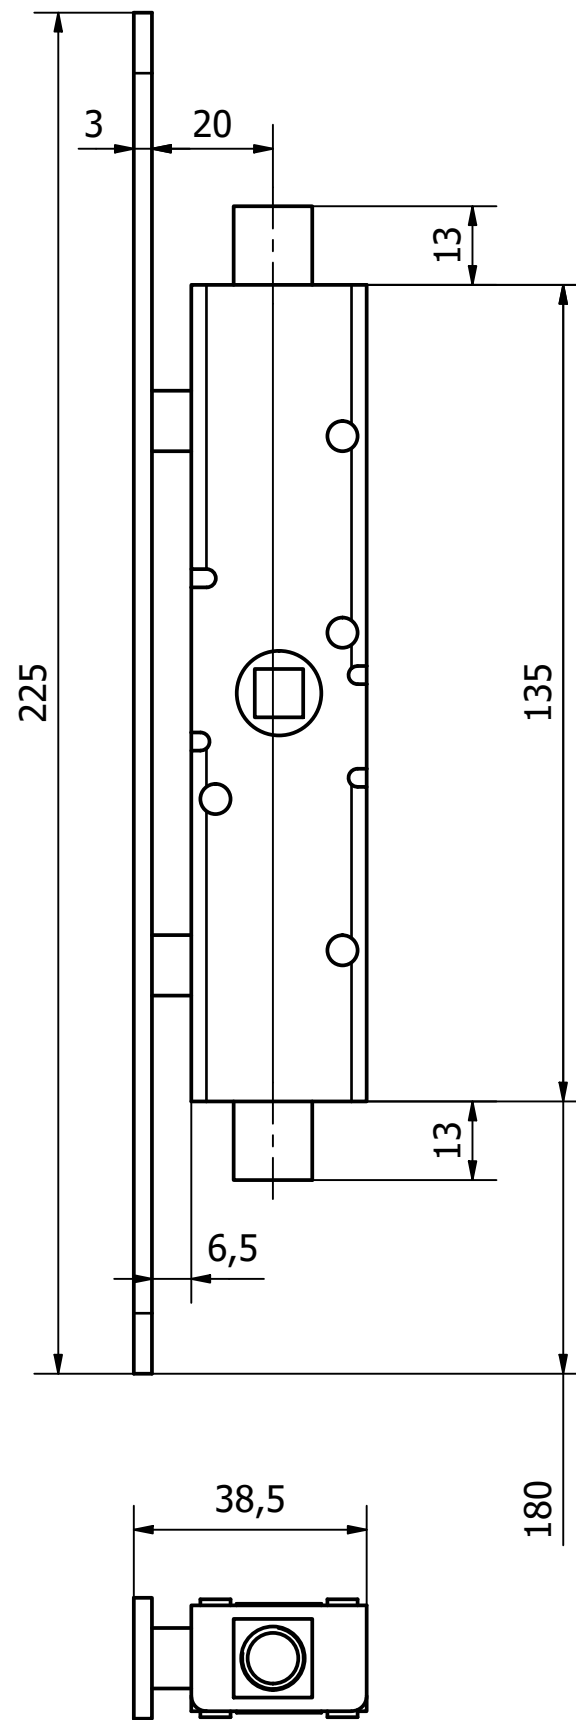

OLDA 511 HZM-20 – double action manual flush bolt

dimension drawing

11-511-0004	A	2024-05-02
-------------	---	------------