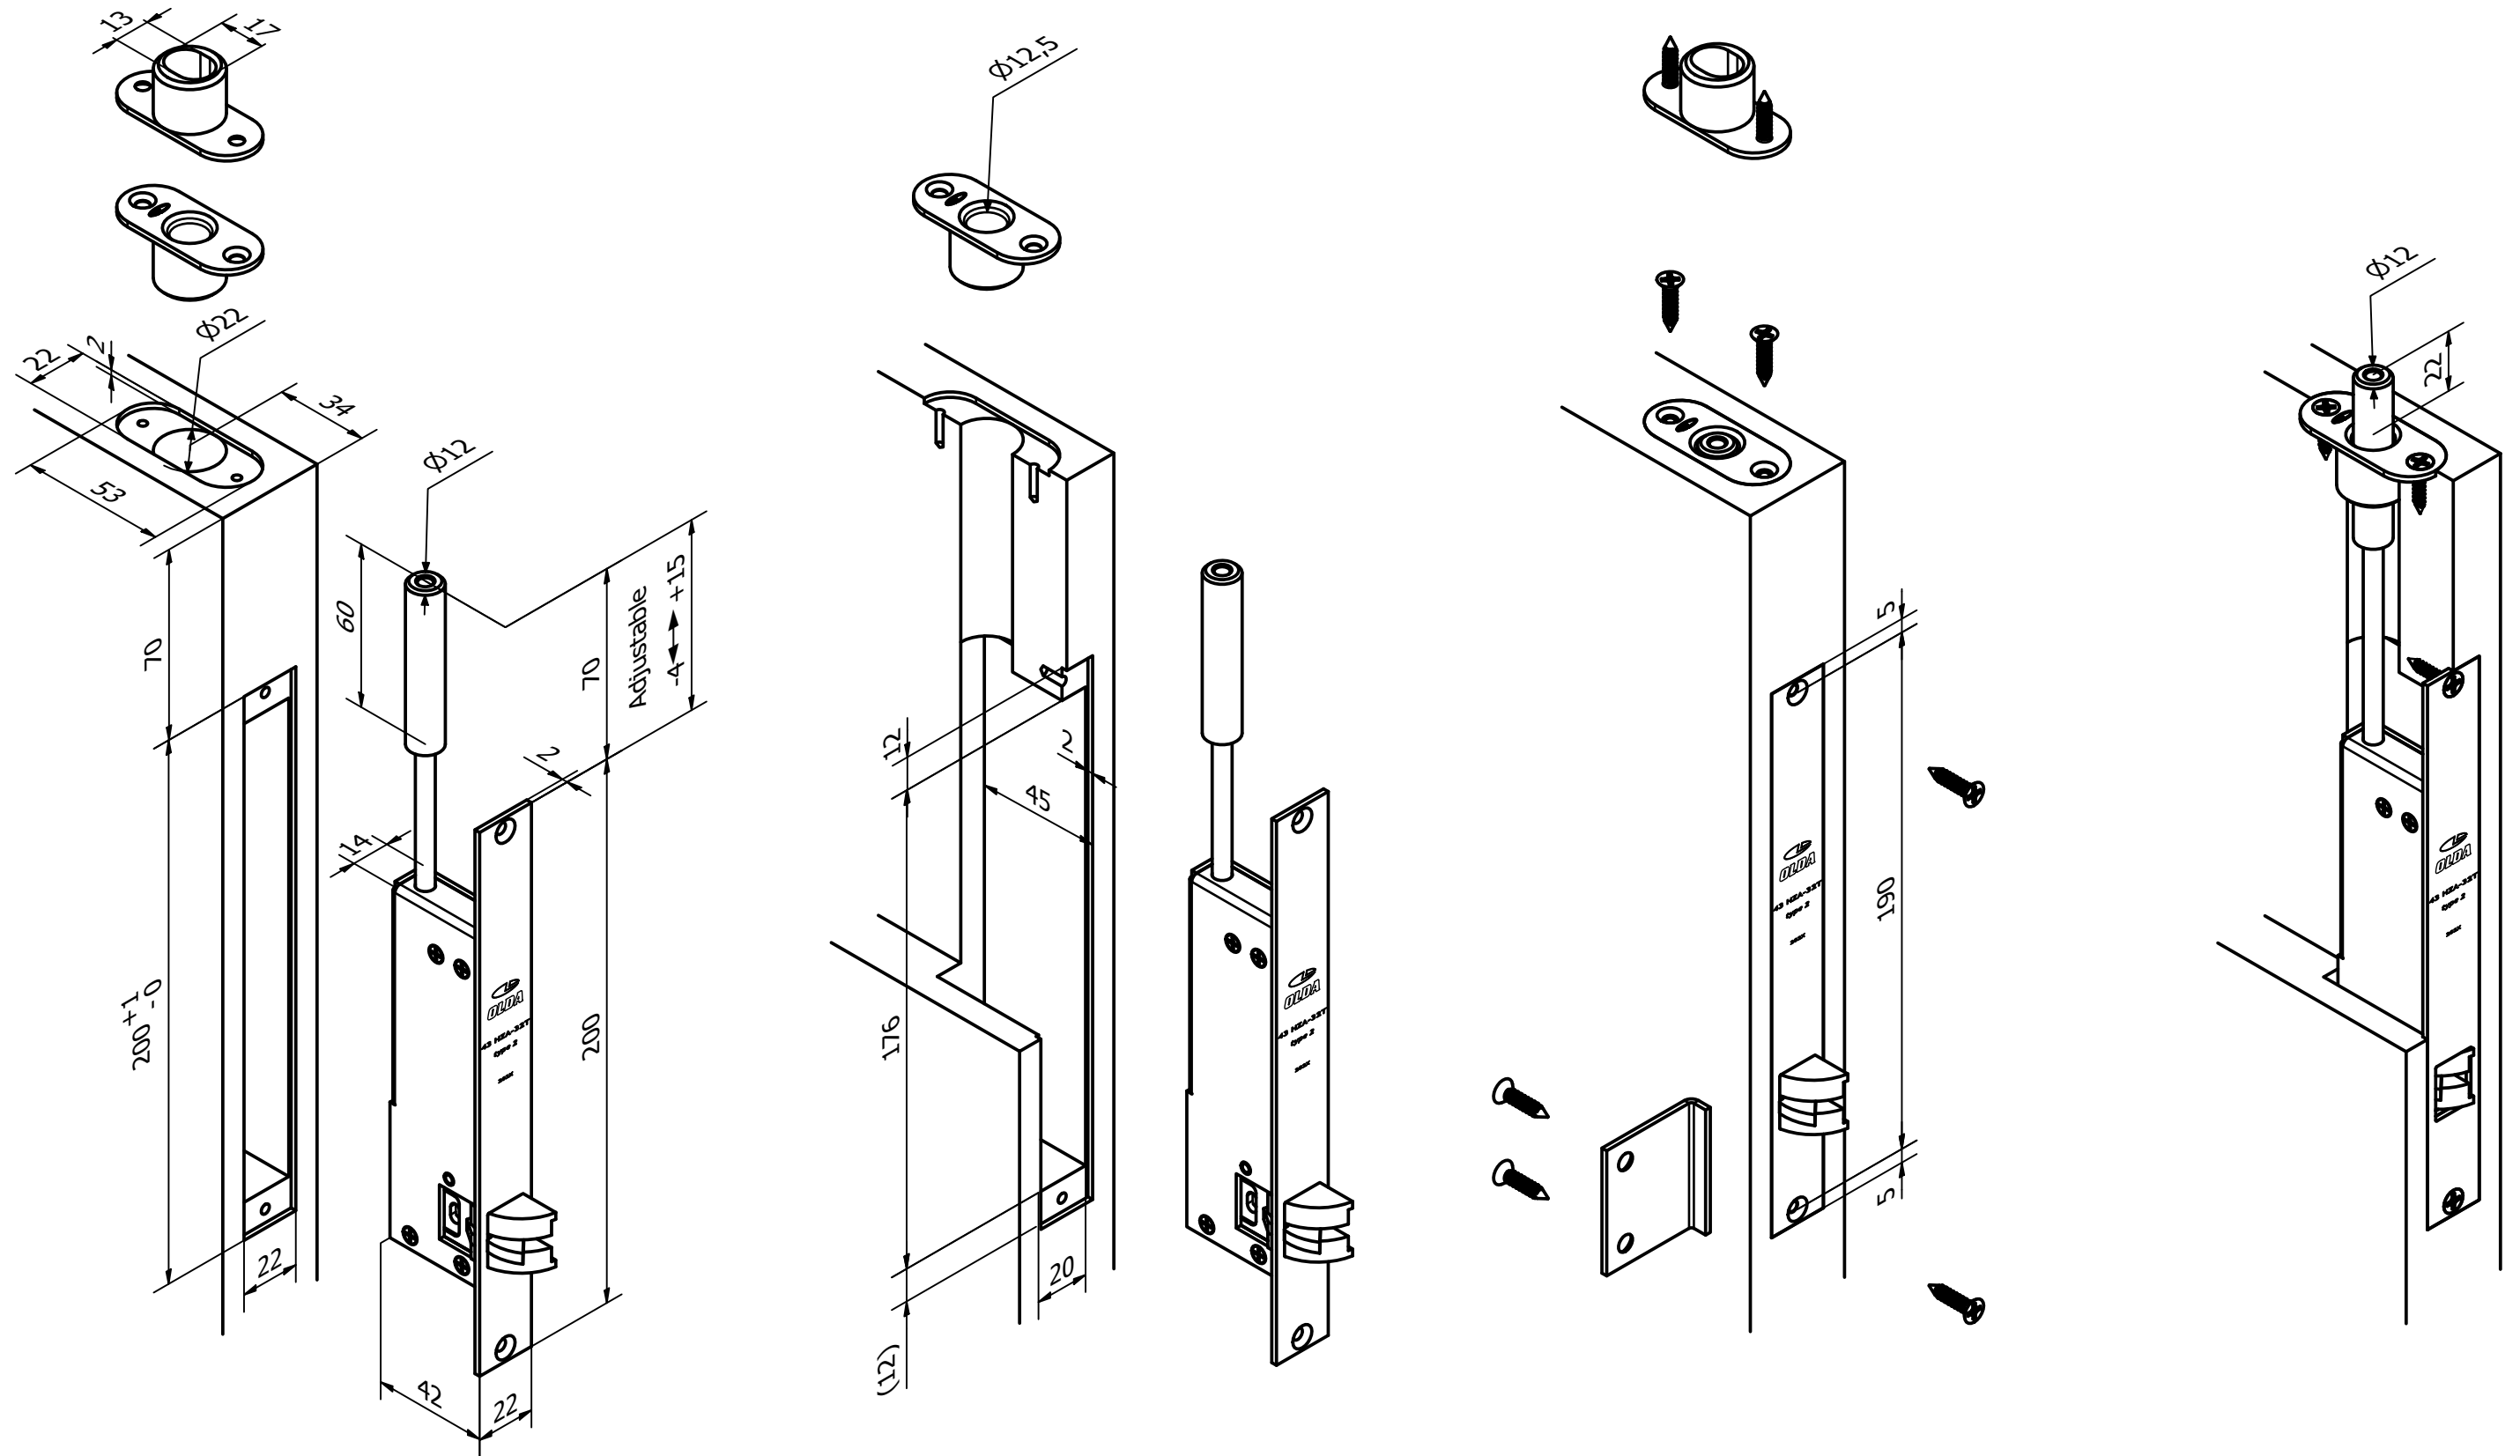

OLDA 43 HZA-32T - type 2 - automatic flush bolt - bolt 60 mm

mounting guide - internal fitting

10-143-2001	A	2023-09-20
-------------	---	------------