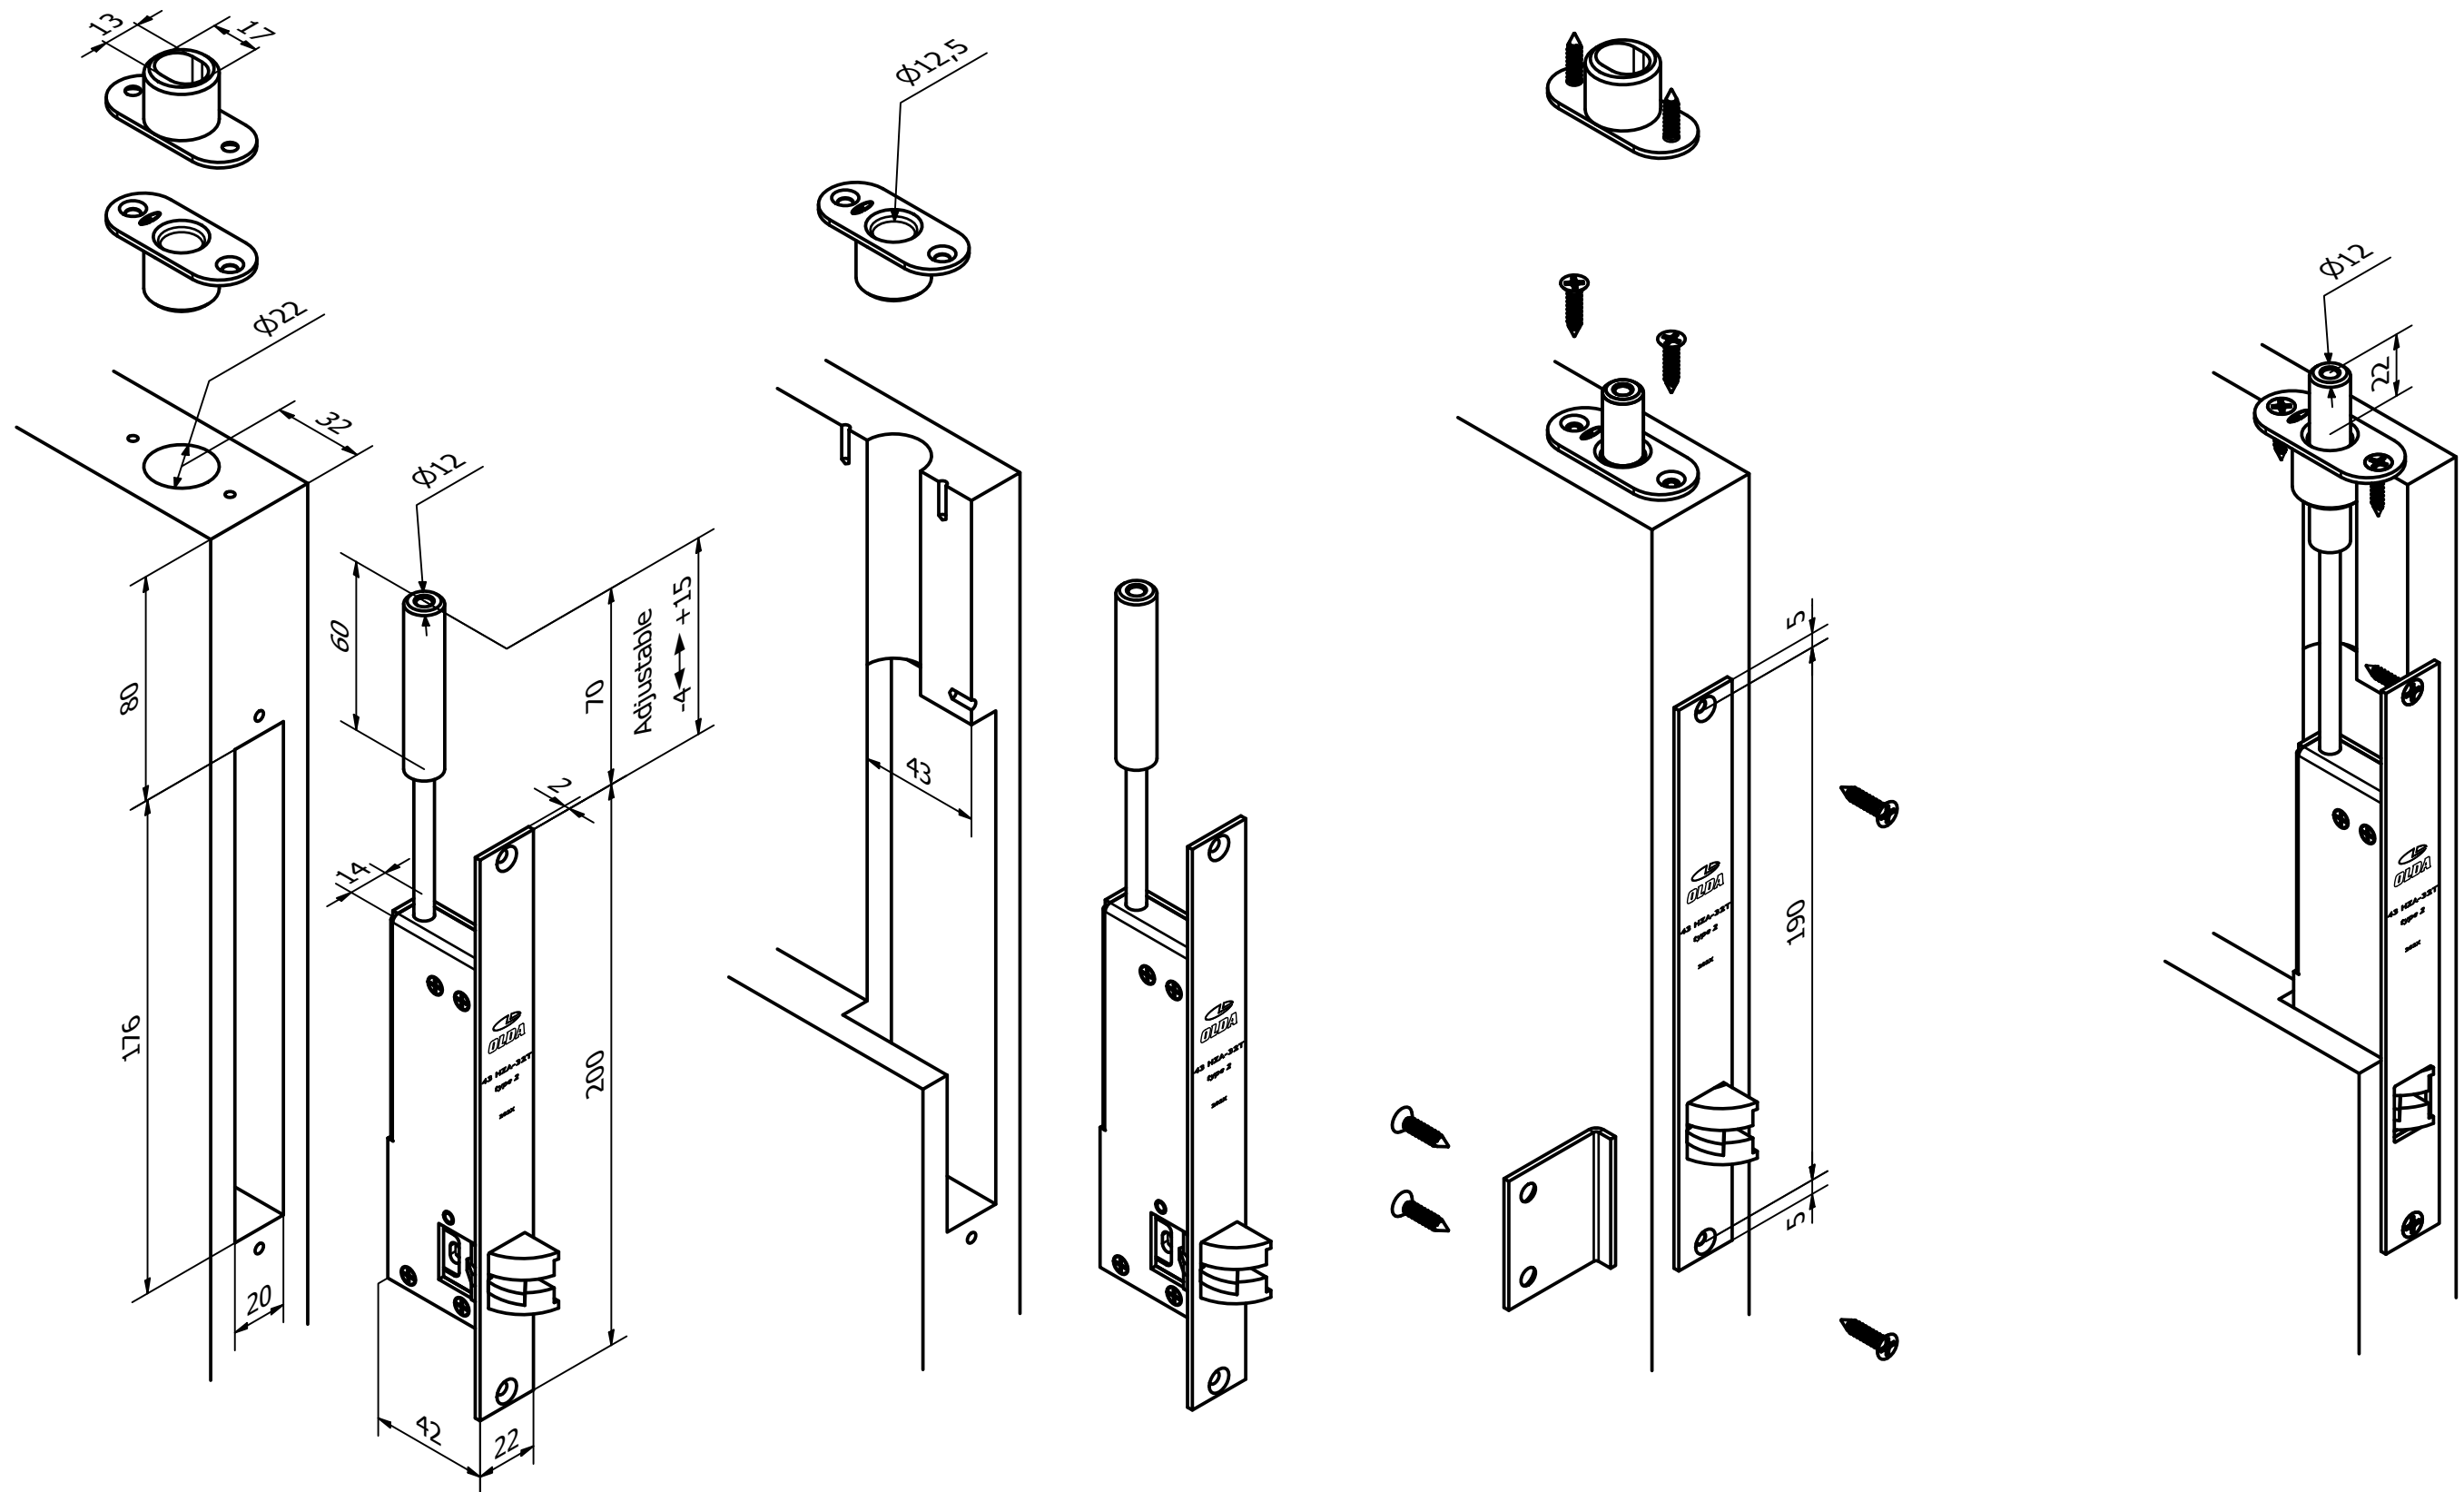

OLDA 43 HZA-32T - type 2 - automatic flush bolt - bolt 60 mm

mounting guide - external fitting

10-143-2001	A	2023-09-26
-------------	---	------------