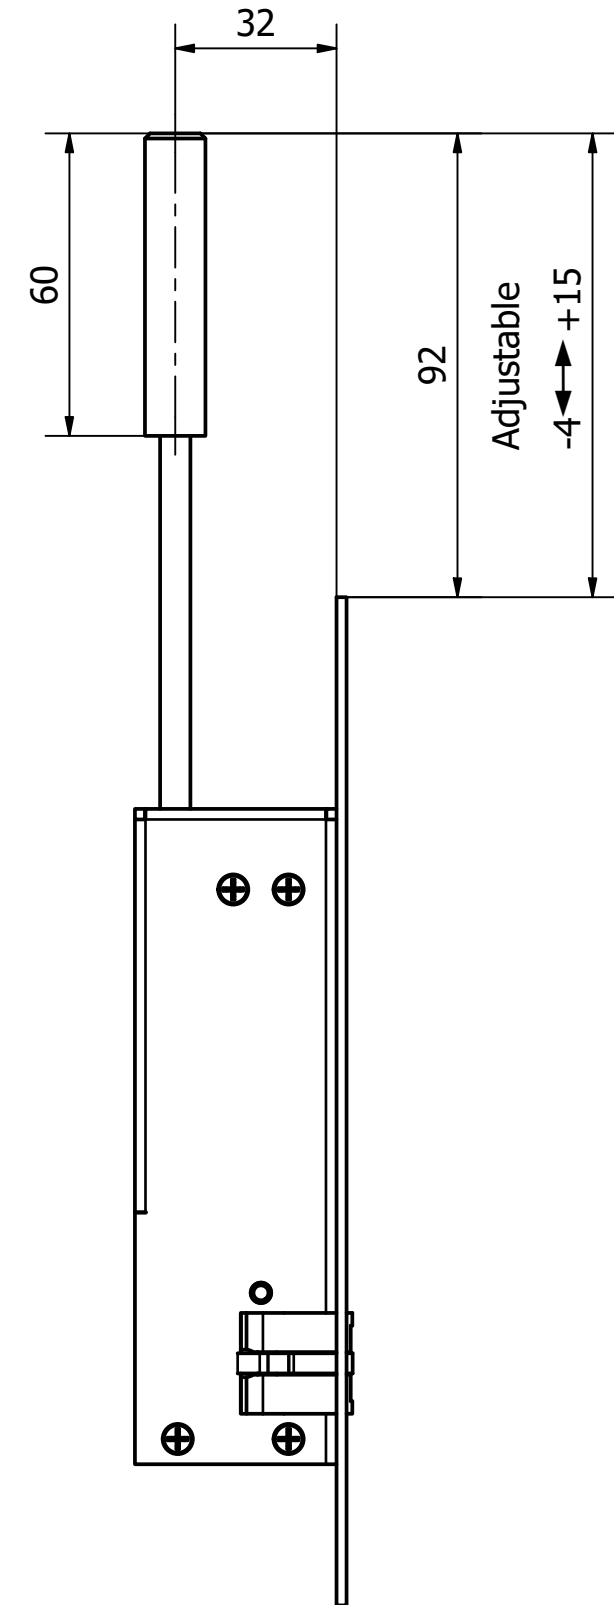

OLDA 43 HZA-32T - type 2 - automatic flush bolt - bolt 60 mm

dimension drawing

10-143-2001	A	2024-02-27
-------------	---	------------