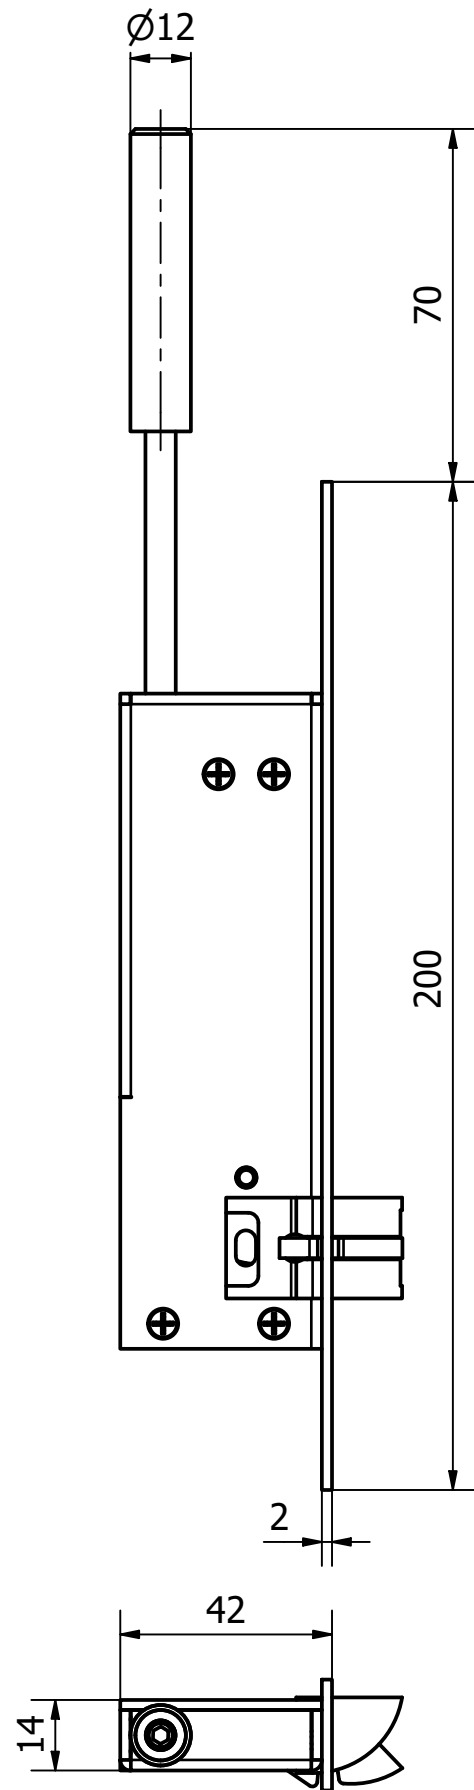

OLDA 43 HZA-32T - type 2 - automatic flush bolt - bolt 60 mm

dimension drawing

10-143-2001	A	2024-02-27
-------------	---	------------