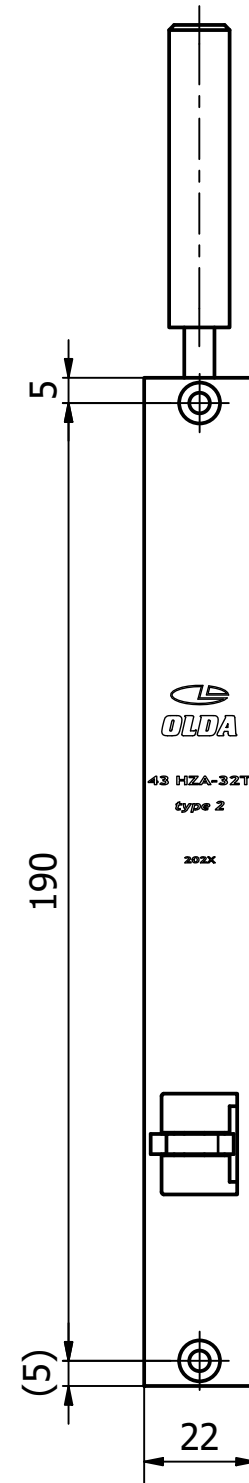

OLDA 43 HZA-32T - type 2 - automatic flush bolt - bolt 60 mm

dimension drawing

10-143-2001	A	2024-02-27
-------------	---	------------