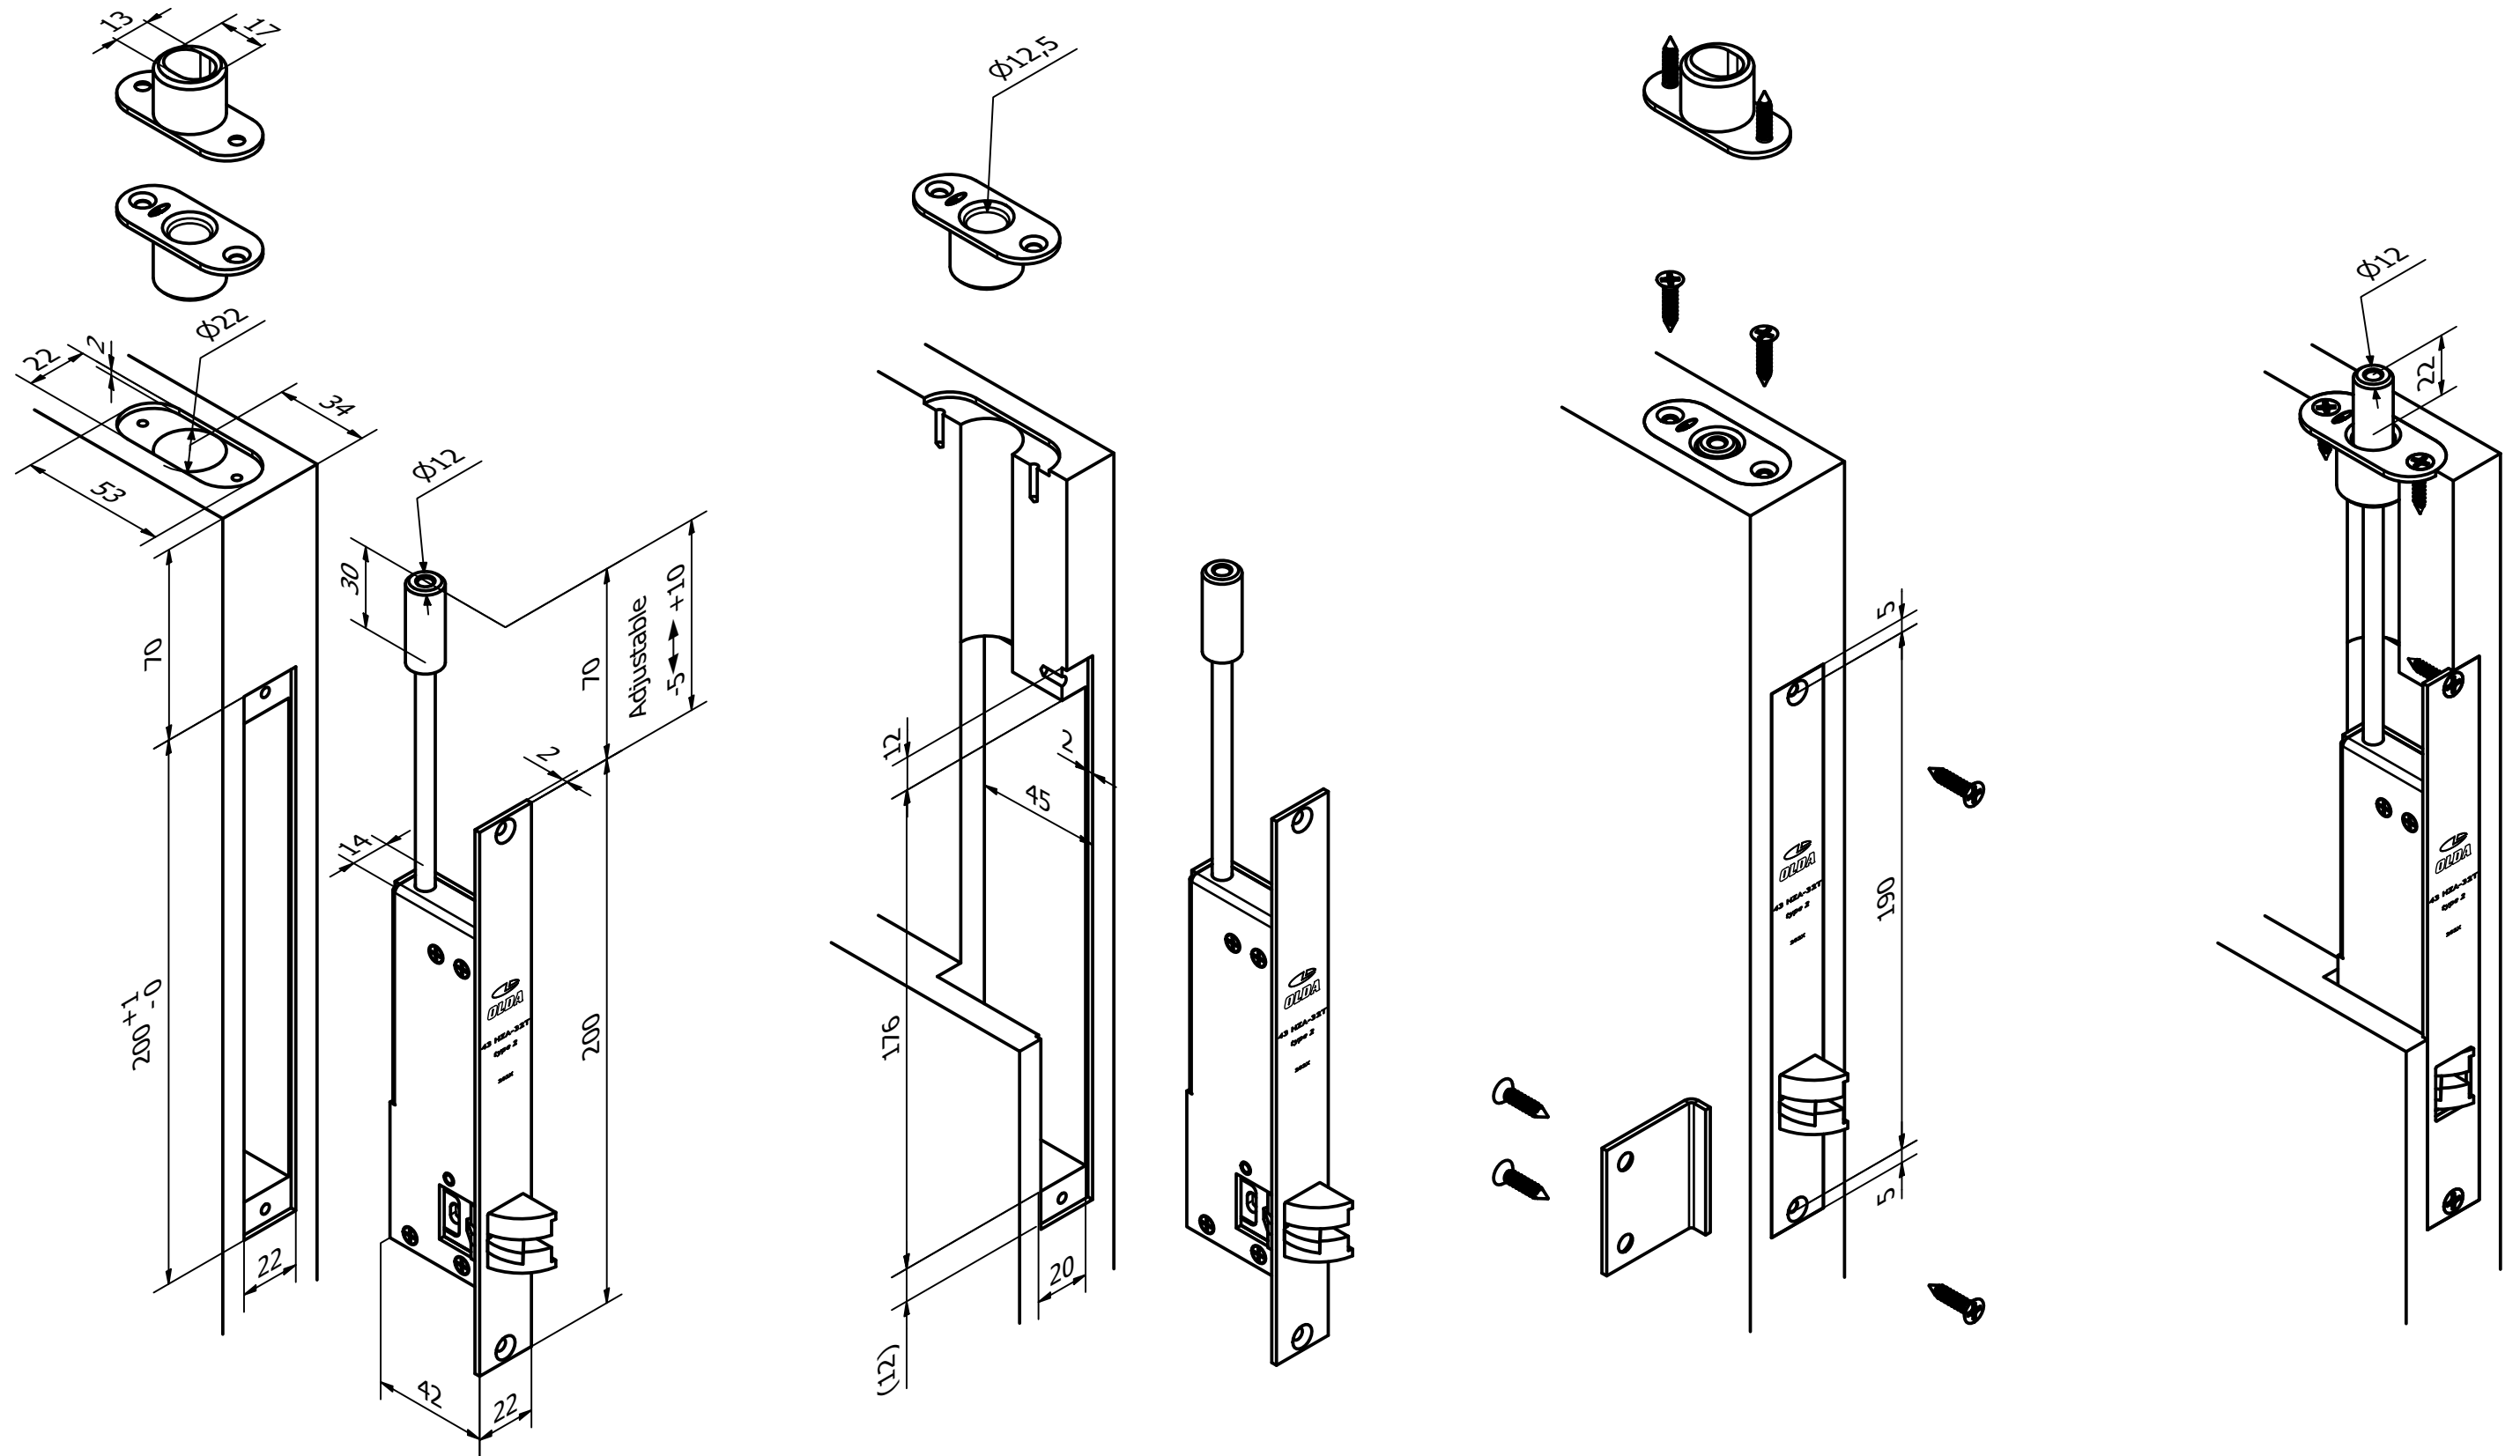

OLDA 43 HZA-32T - type 2 - automatic flush bolt - bolt 30 mm

mounting guide - internal fitting

10-043-2001	A	2023-09-19
-------------	---	------------