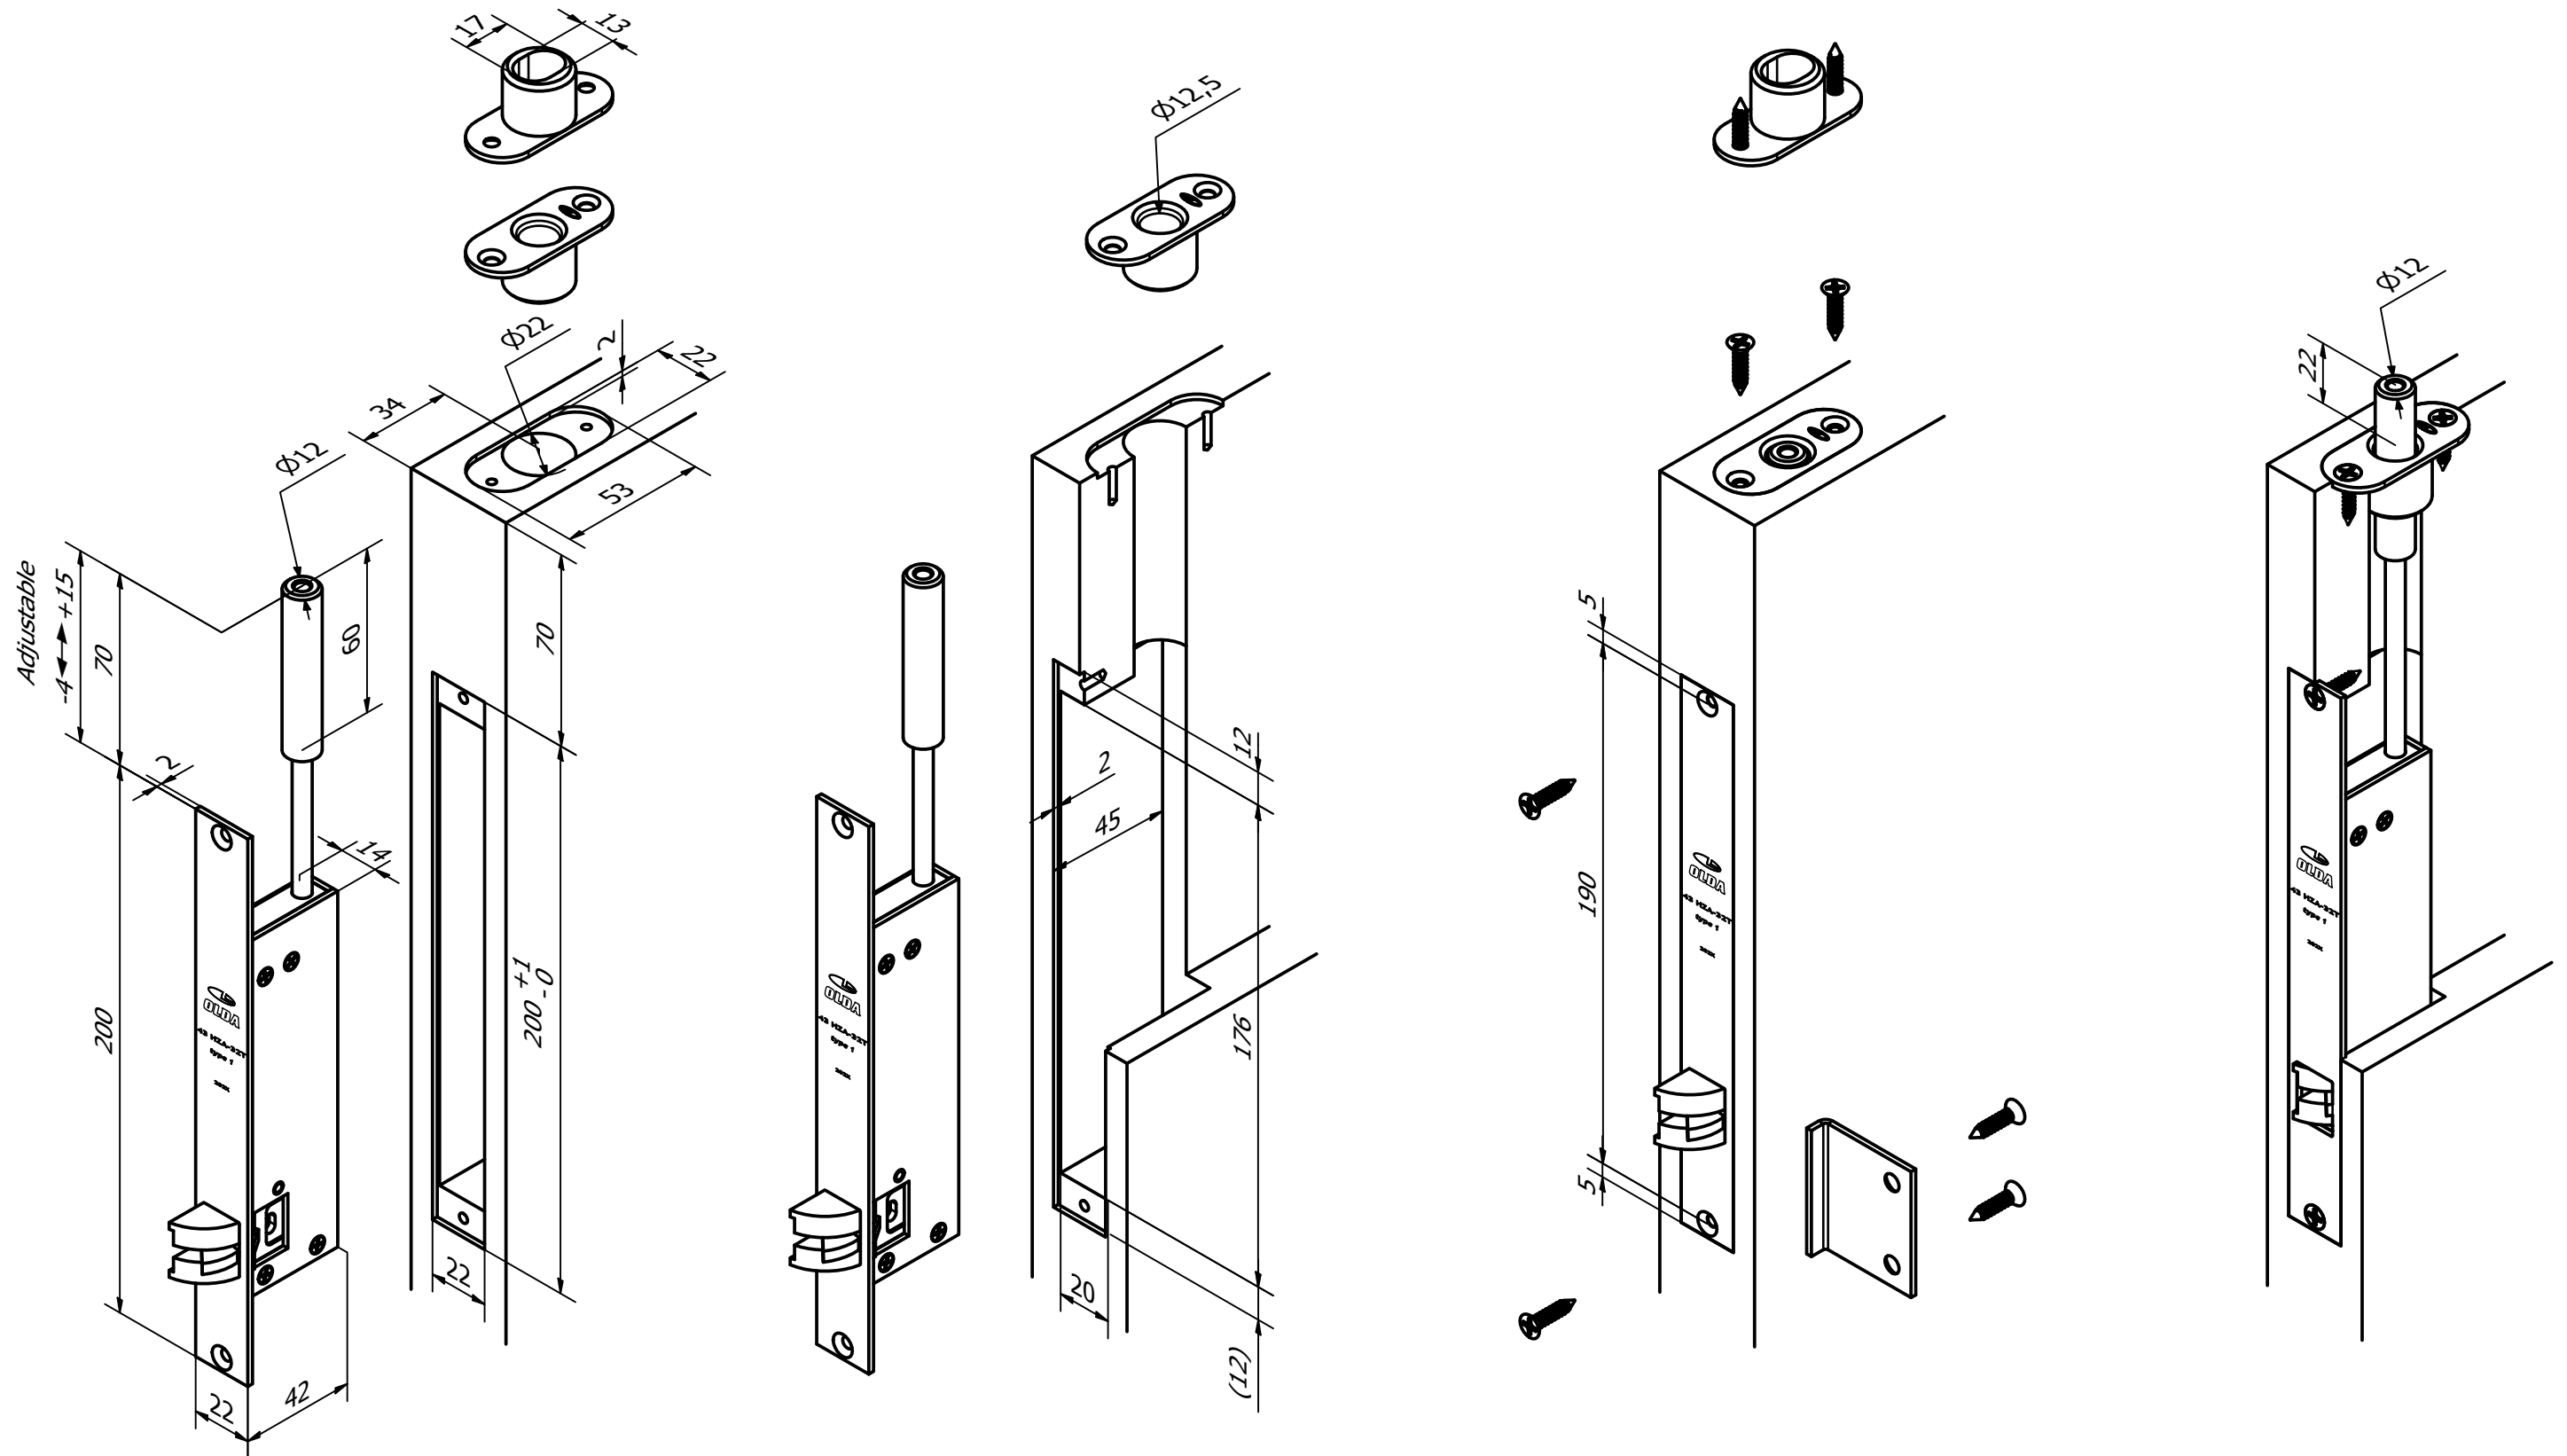

OLDA 43 HZA-32T - type 1 - automatic flush bolt - bolt 60 mm

mounting guide - internal fitting

10-143-1001	A	2023-09-20
-------------	---	------------