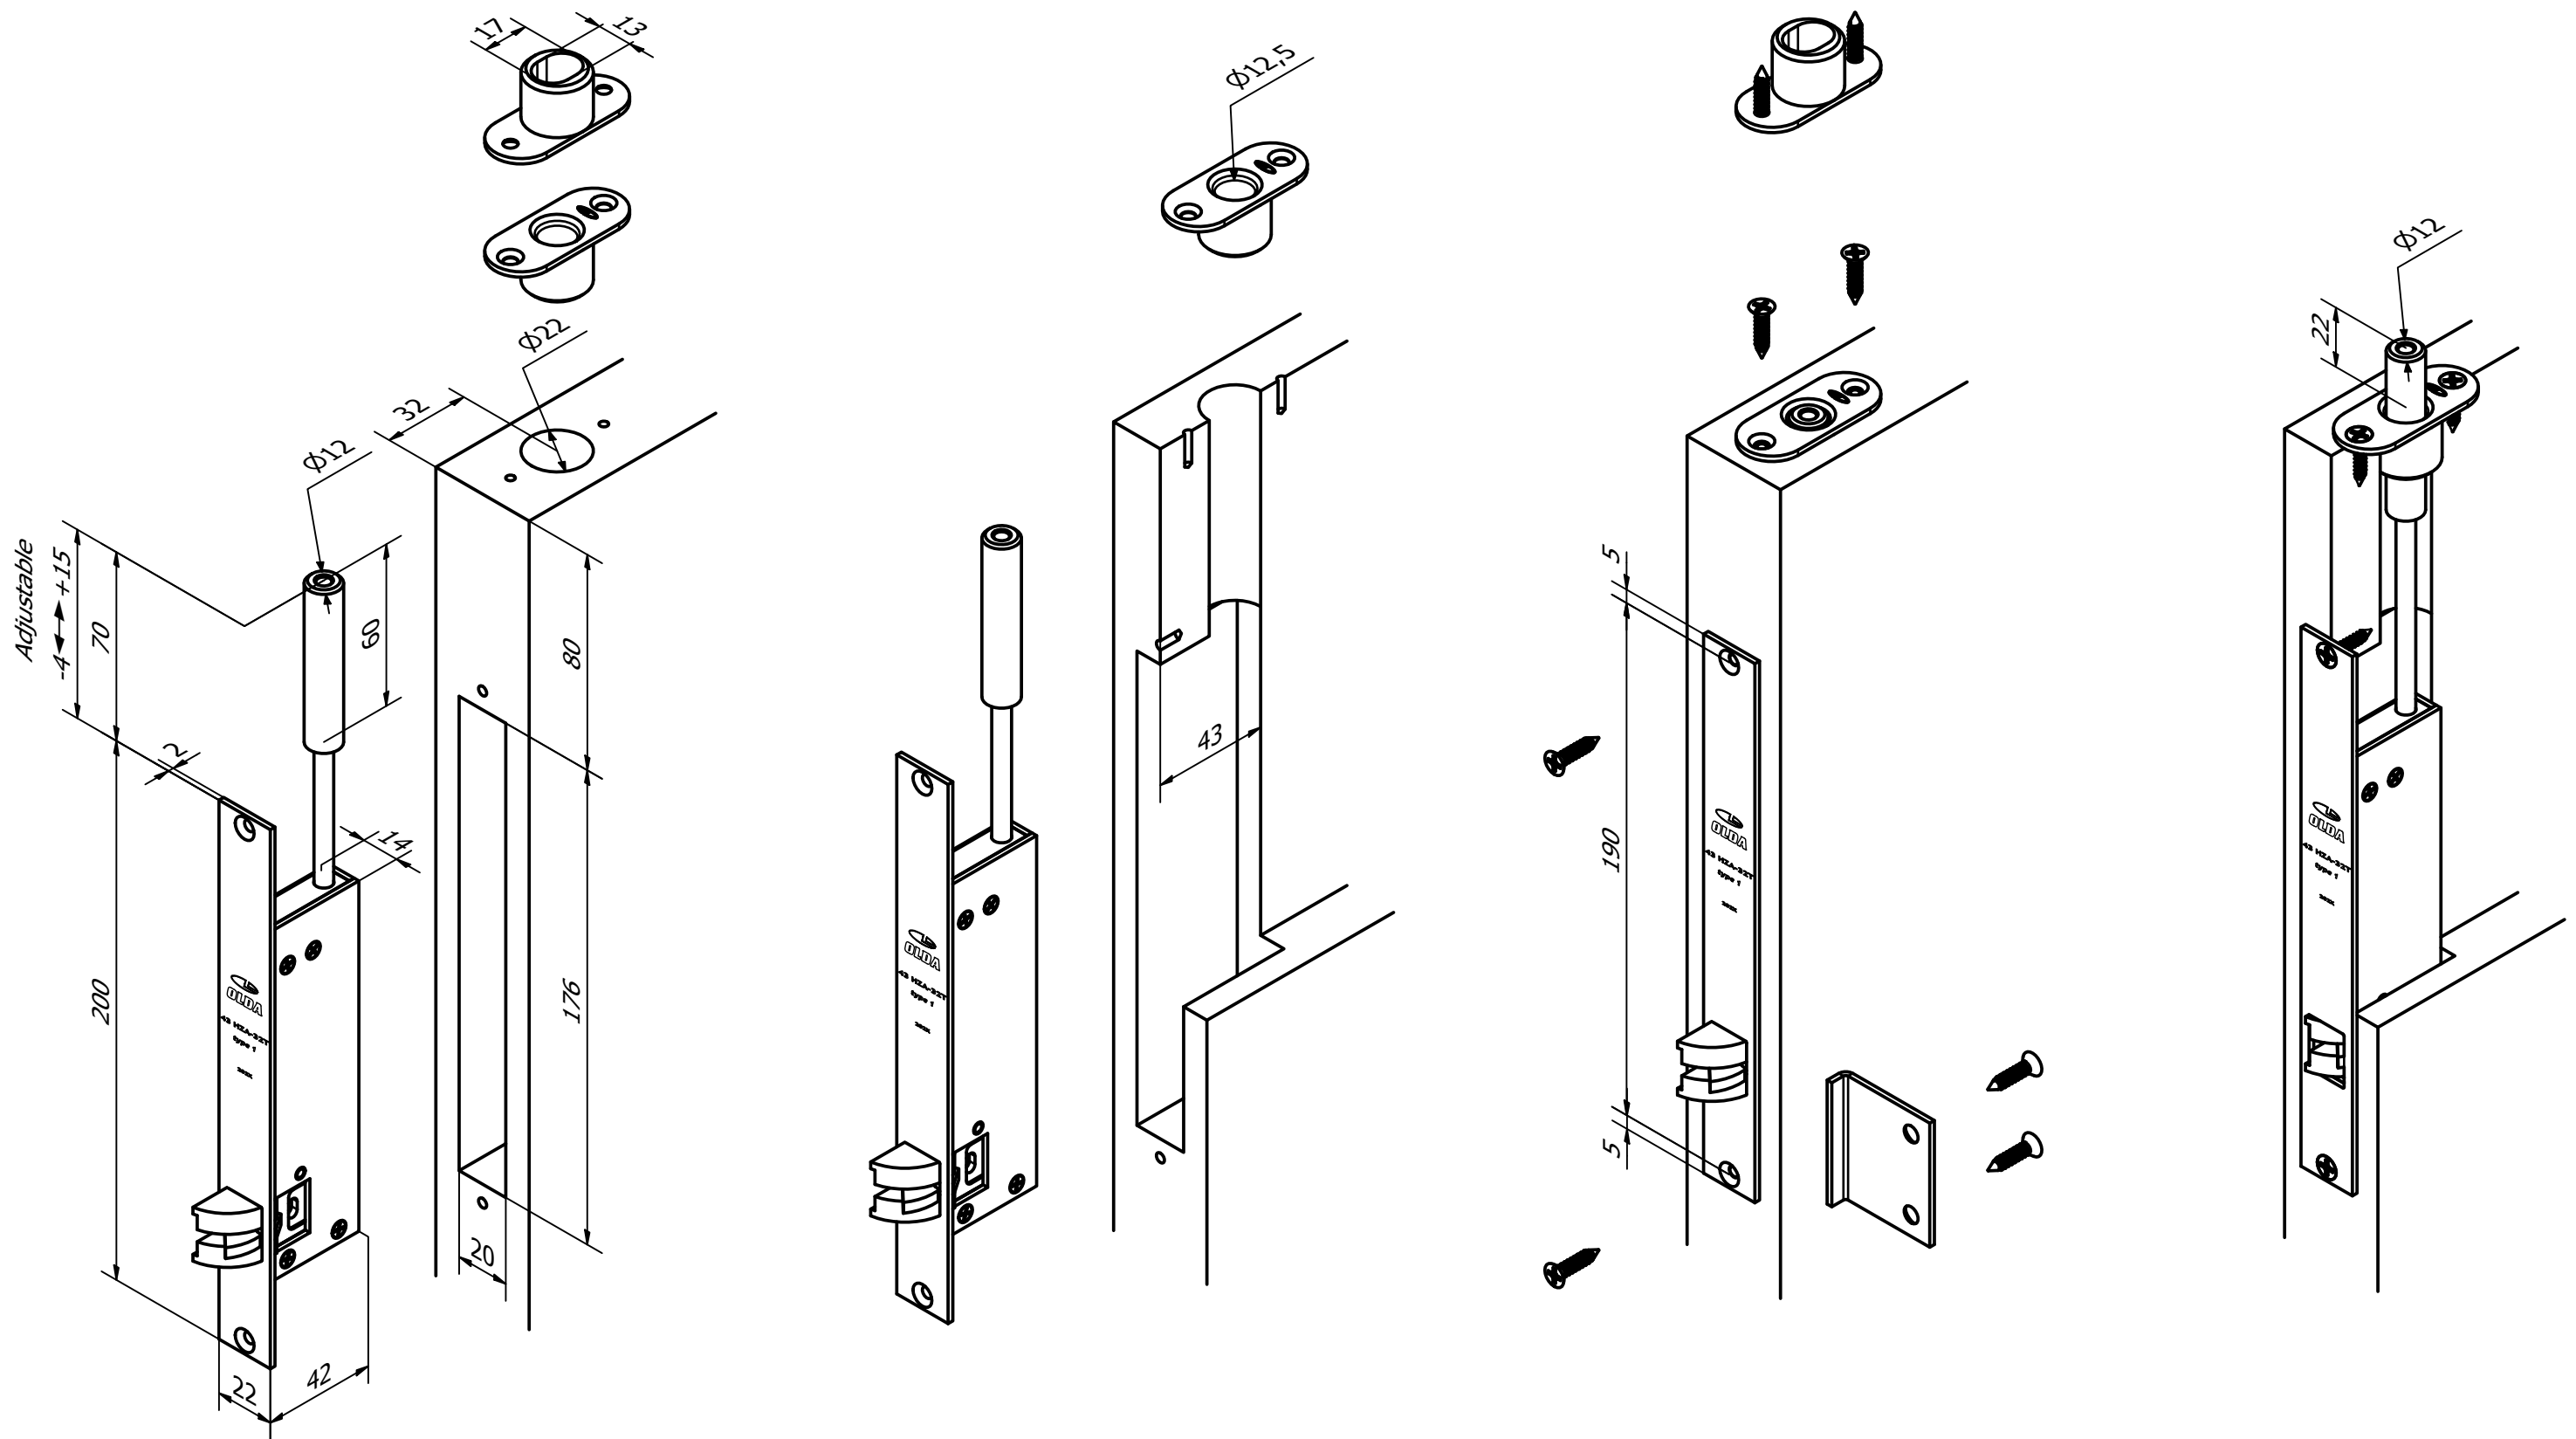

OLDA 43 HZA-32T - type 1 - automatic flush bolt - bolt 60 mm

mounting guide - external fitting

10-143-1001	A	2023-09-26
-------------	---	------------