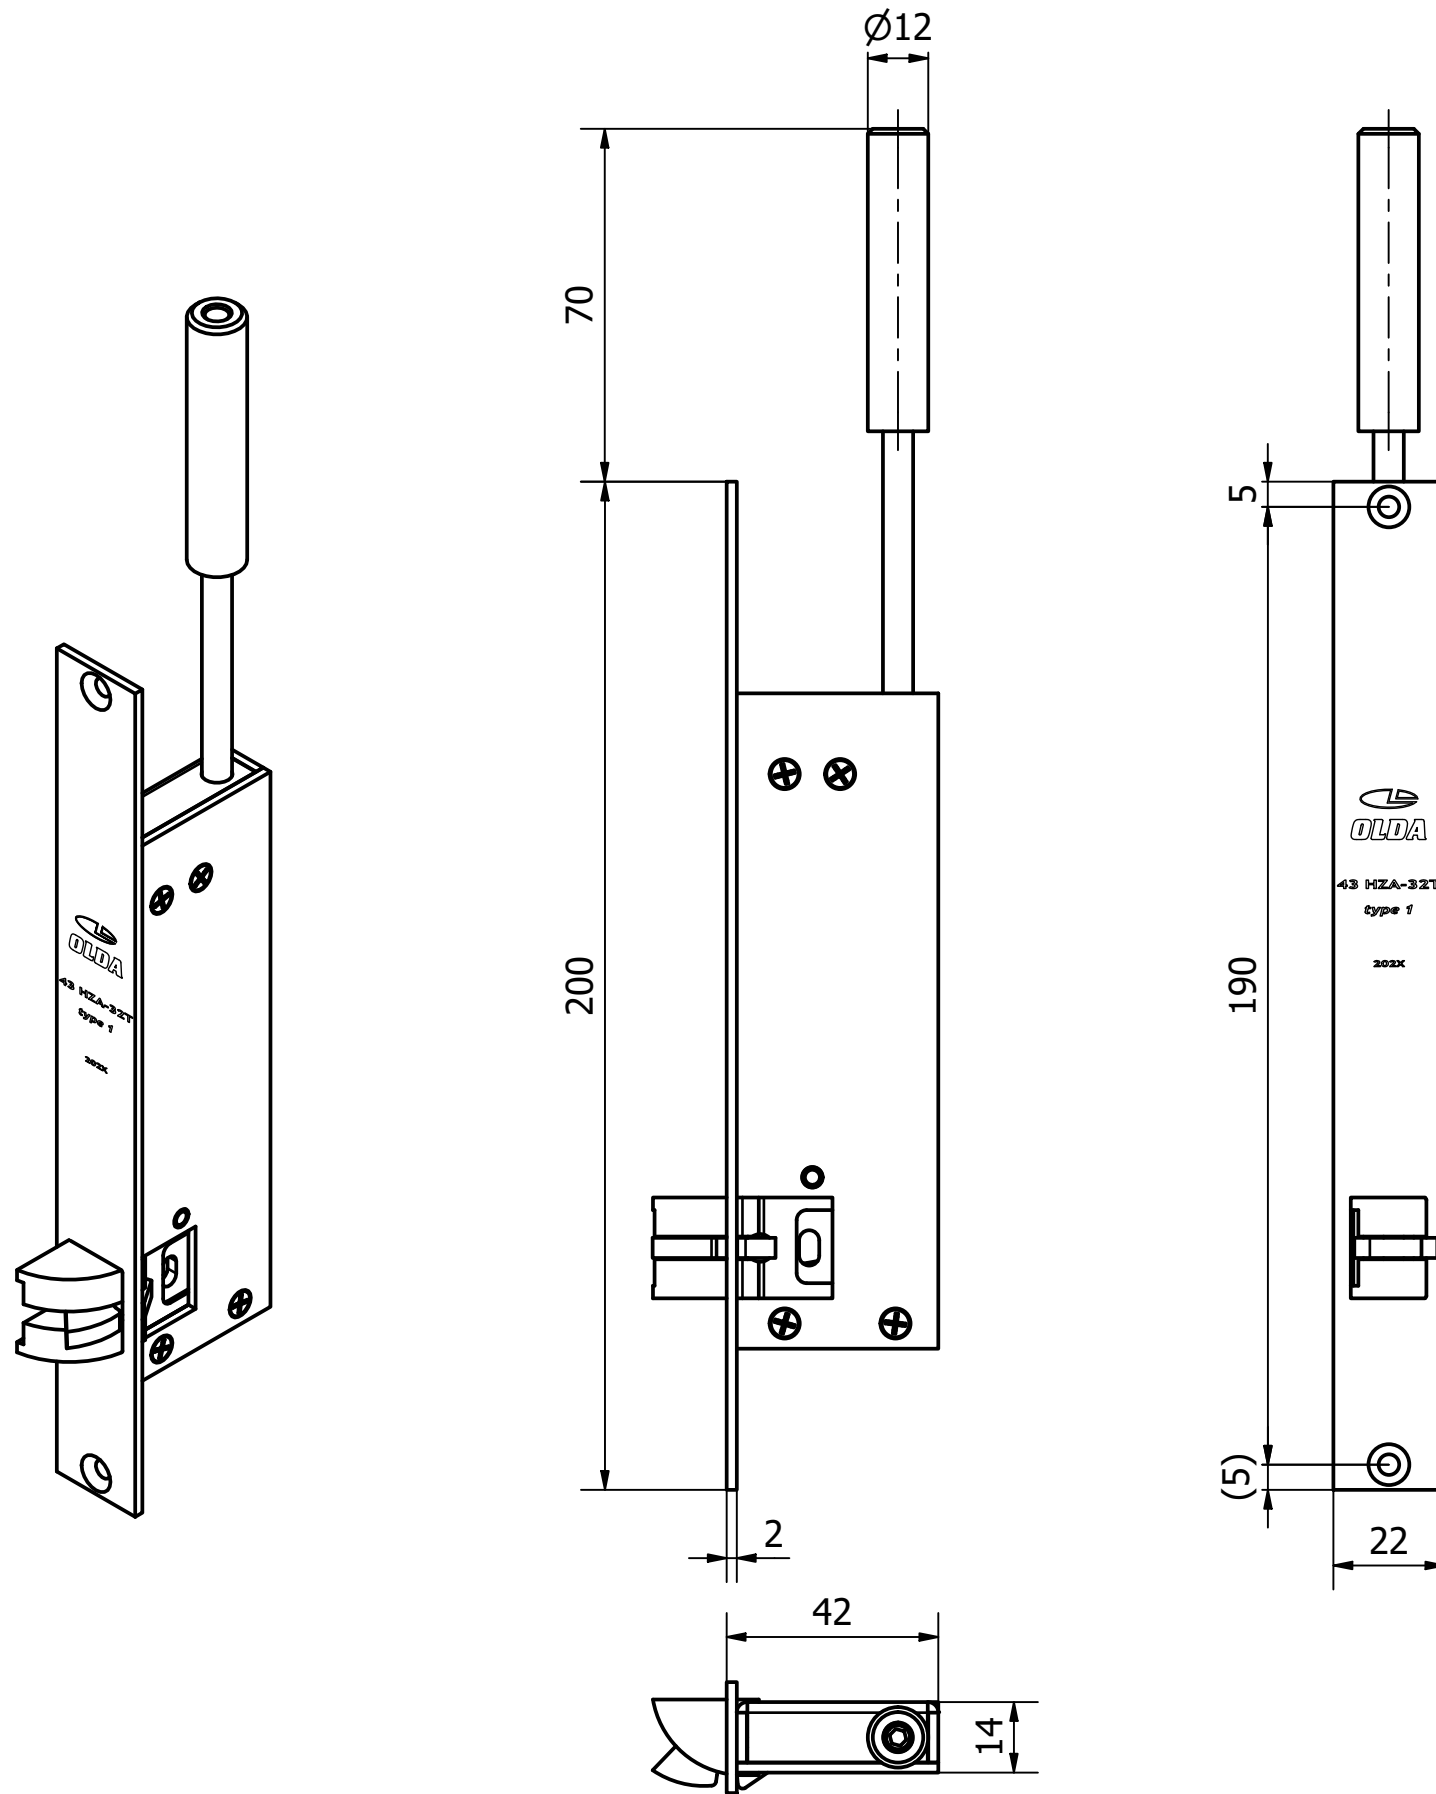

OLDA 43 HZA-32T - type 1 - automatic flush bolt - bolt 60 mm

dimension drawing