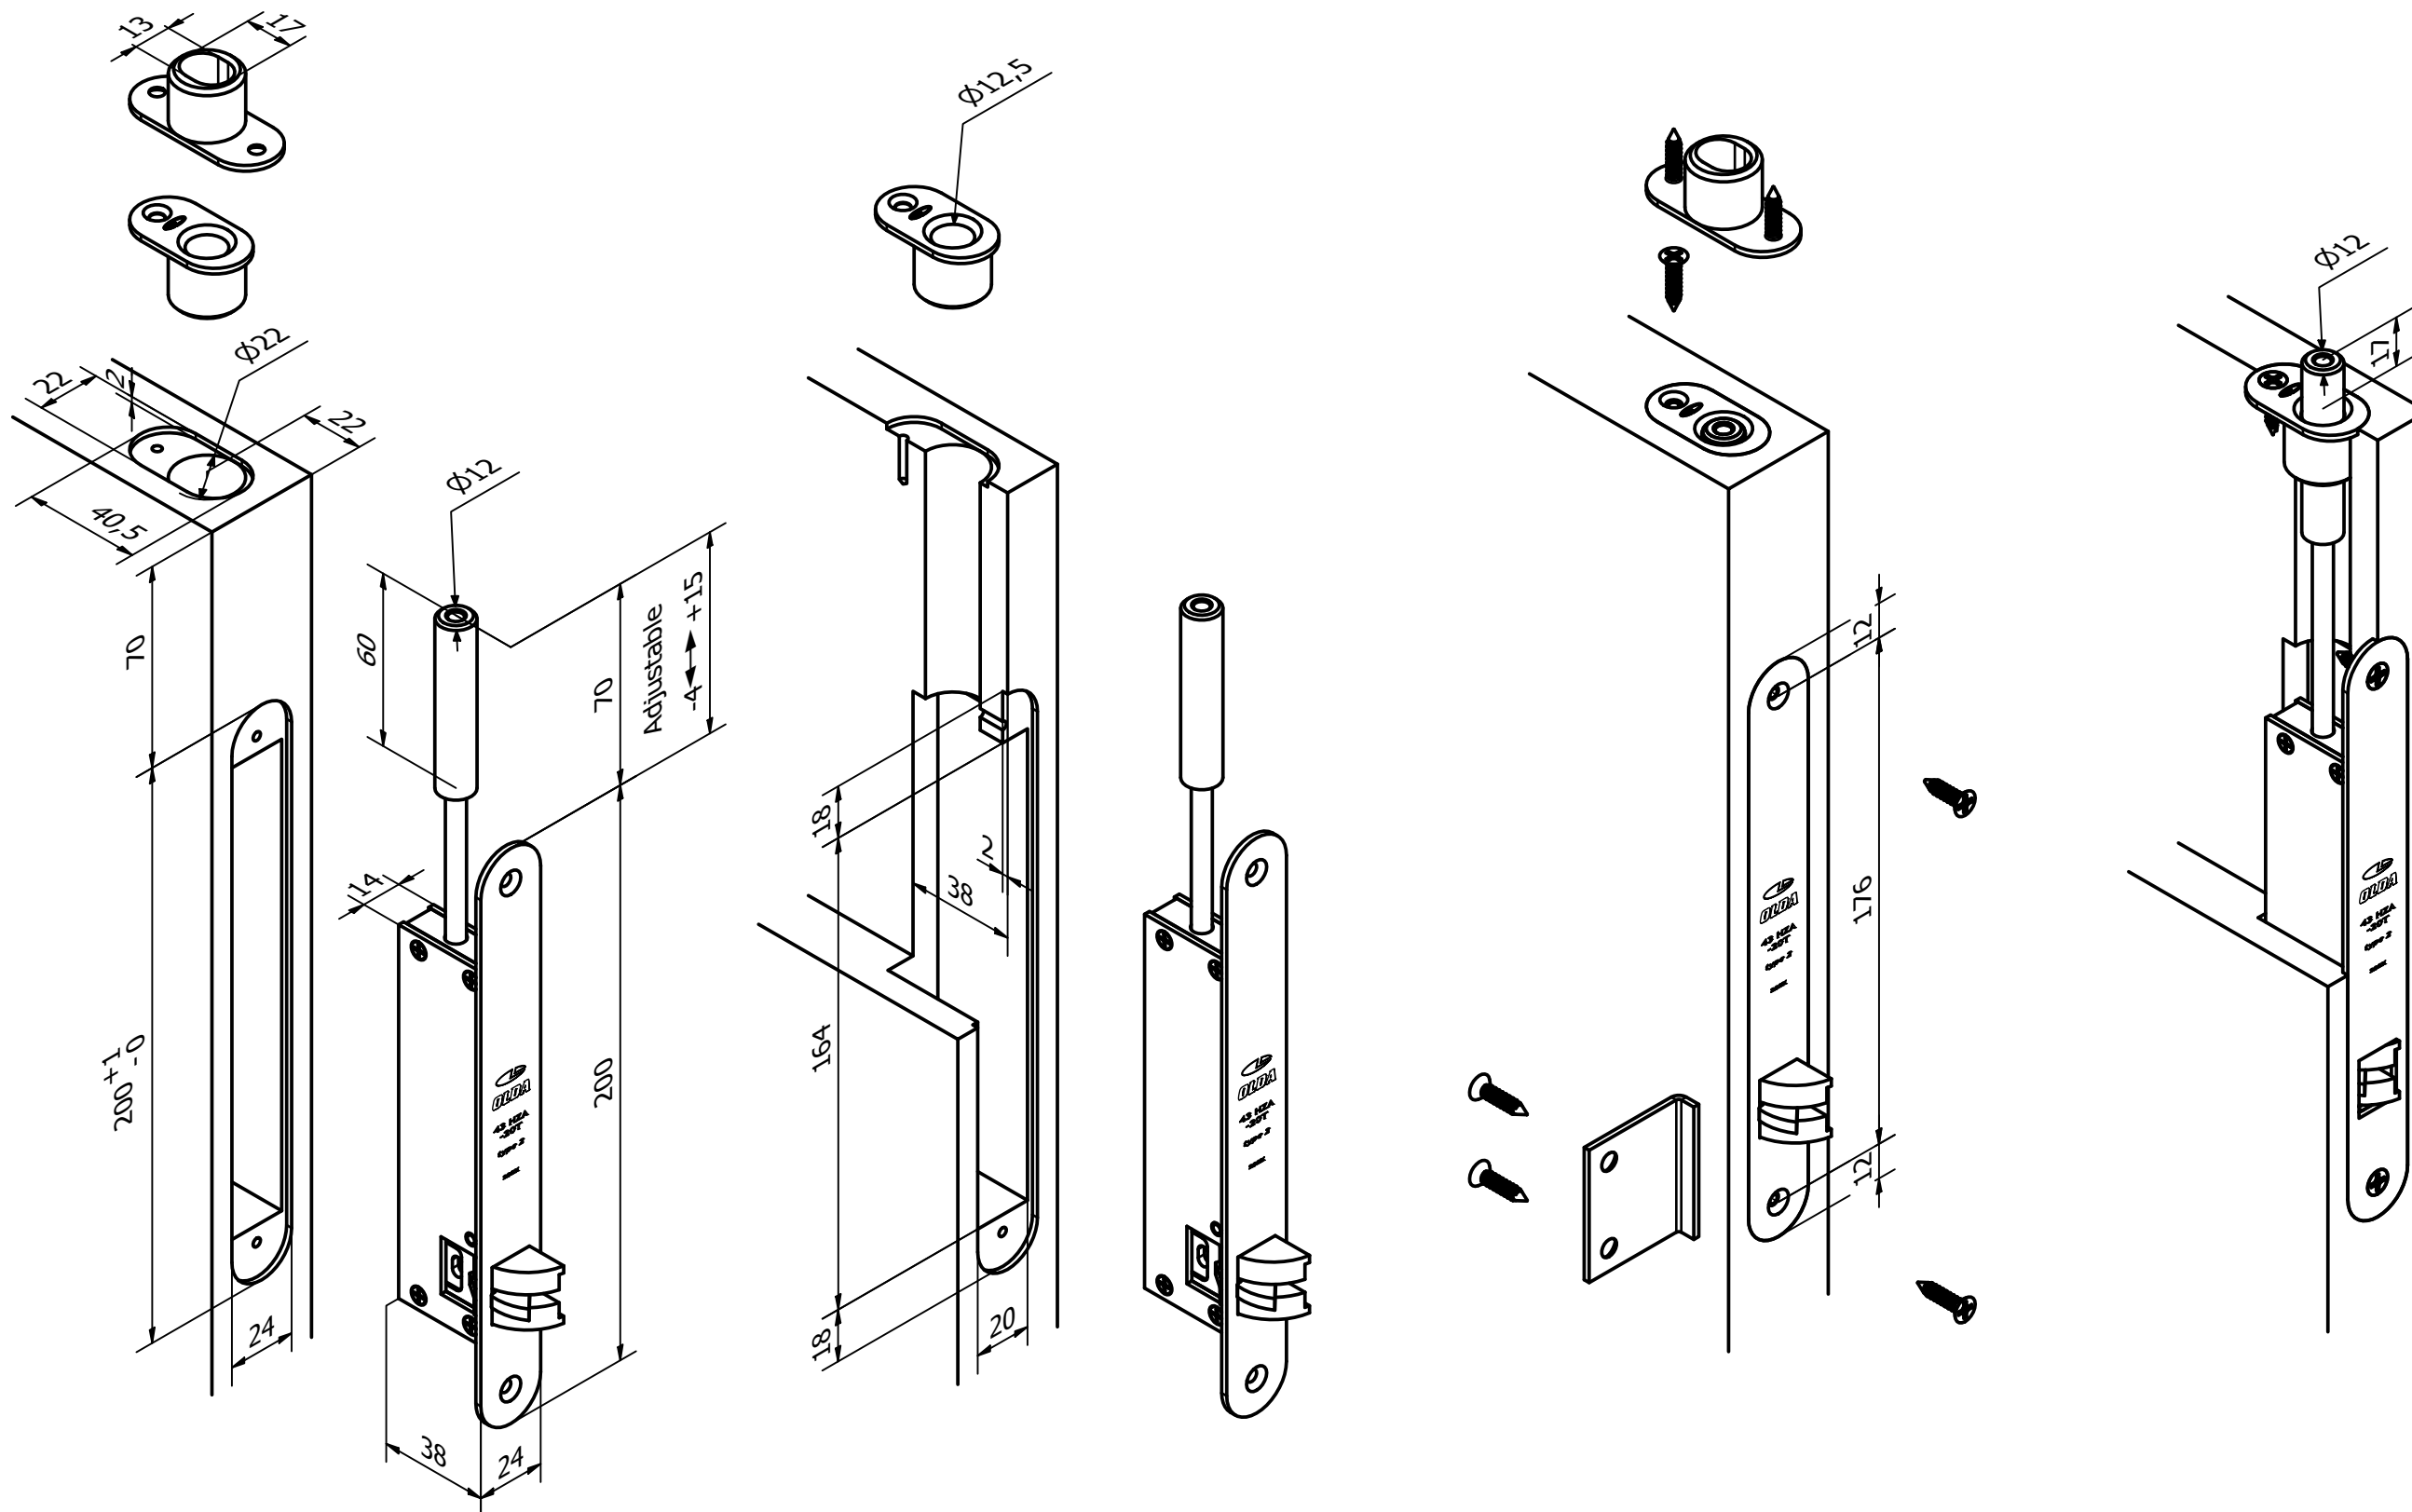

OLDA 43 HZA-20T - type 2 - automatic flush bolt - bolt 60 mm

mounting guide - internal fitting

10-143-2002	A	2024-02-08
-------------	---	------------