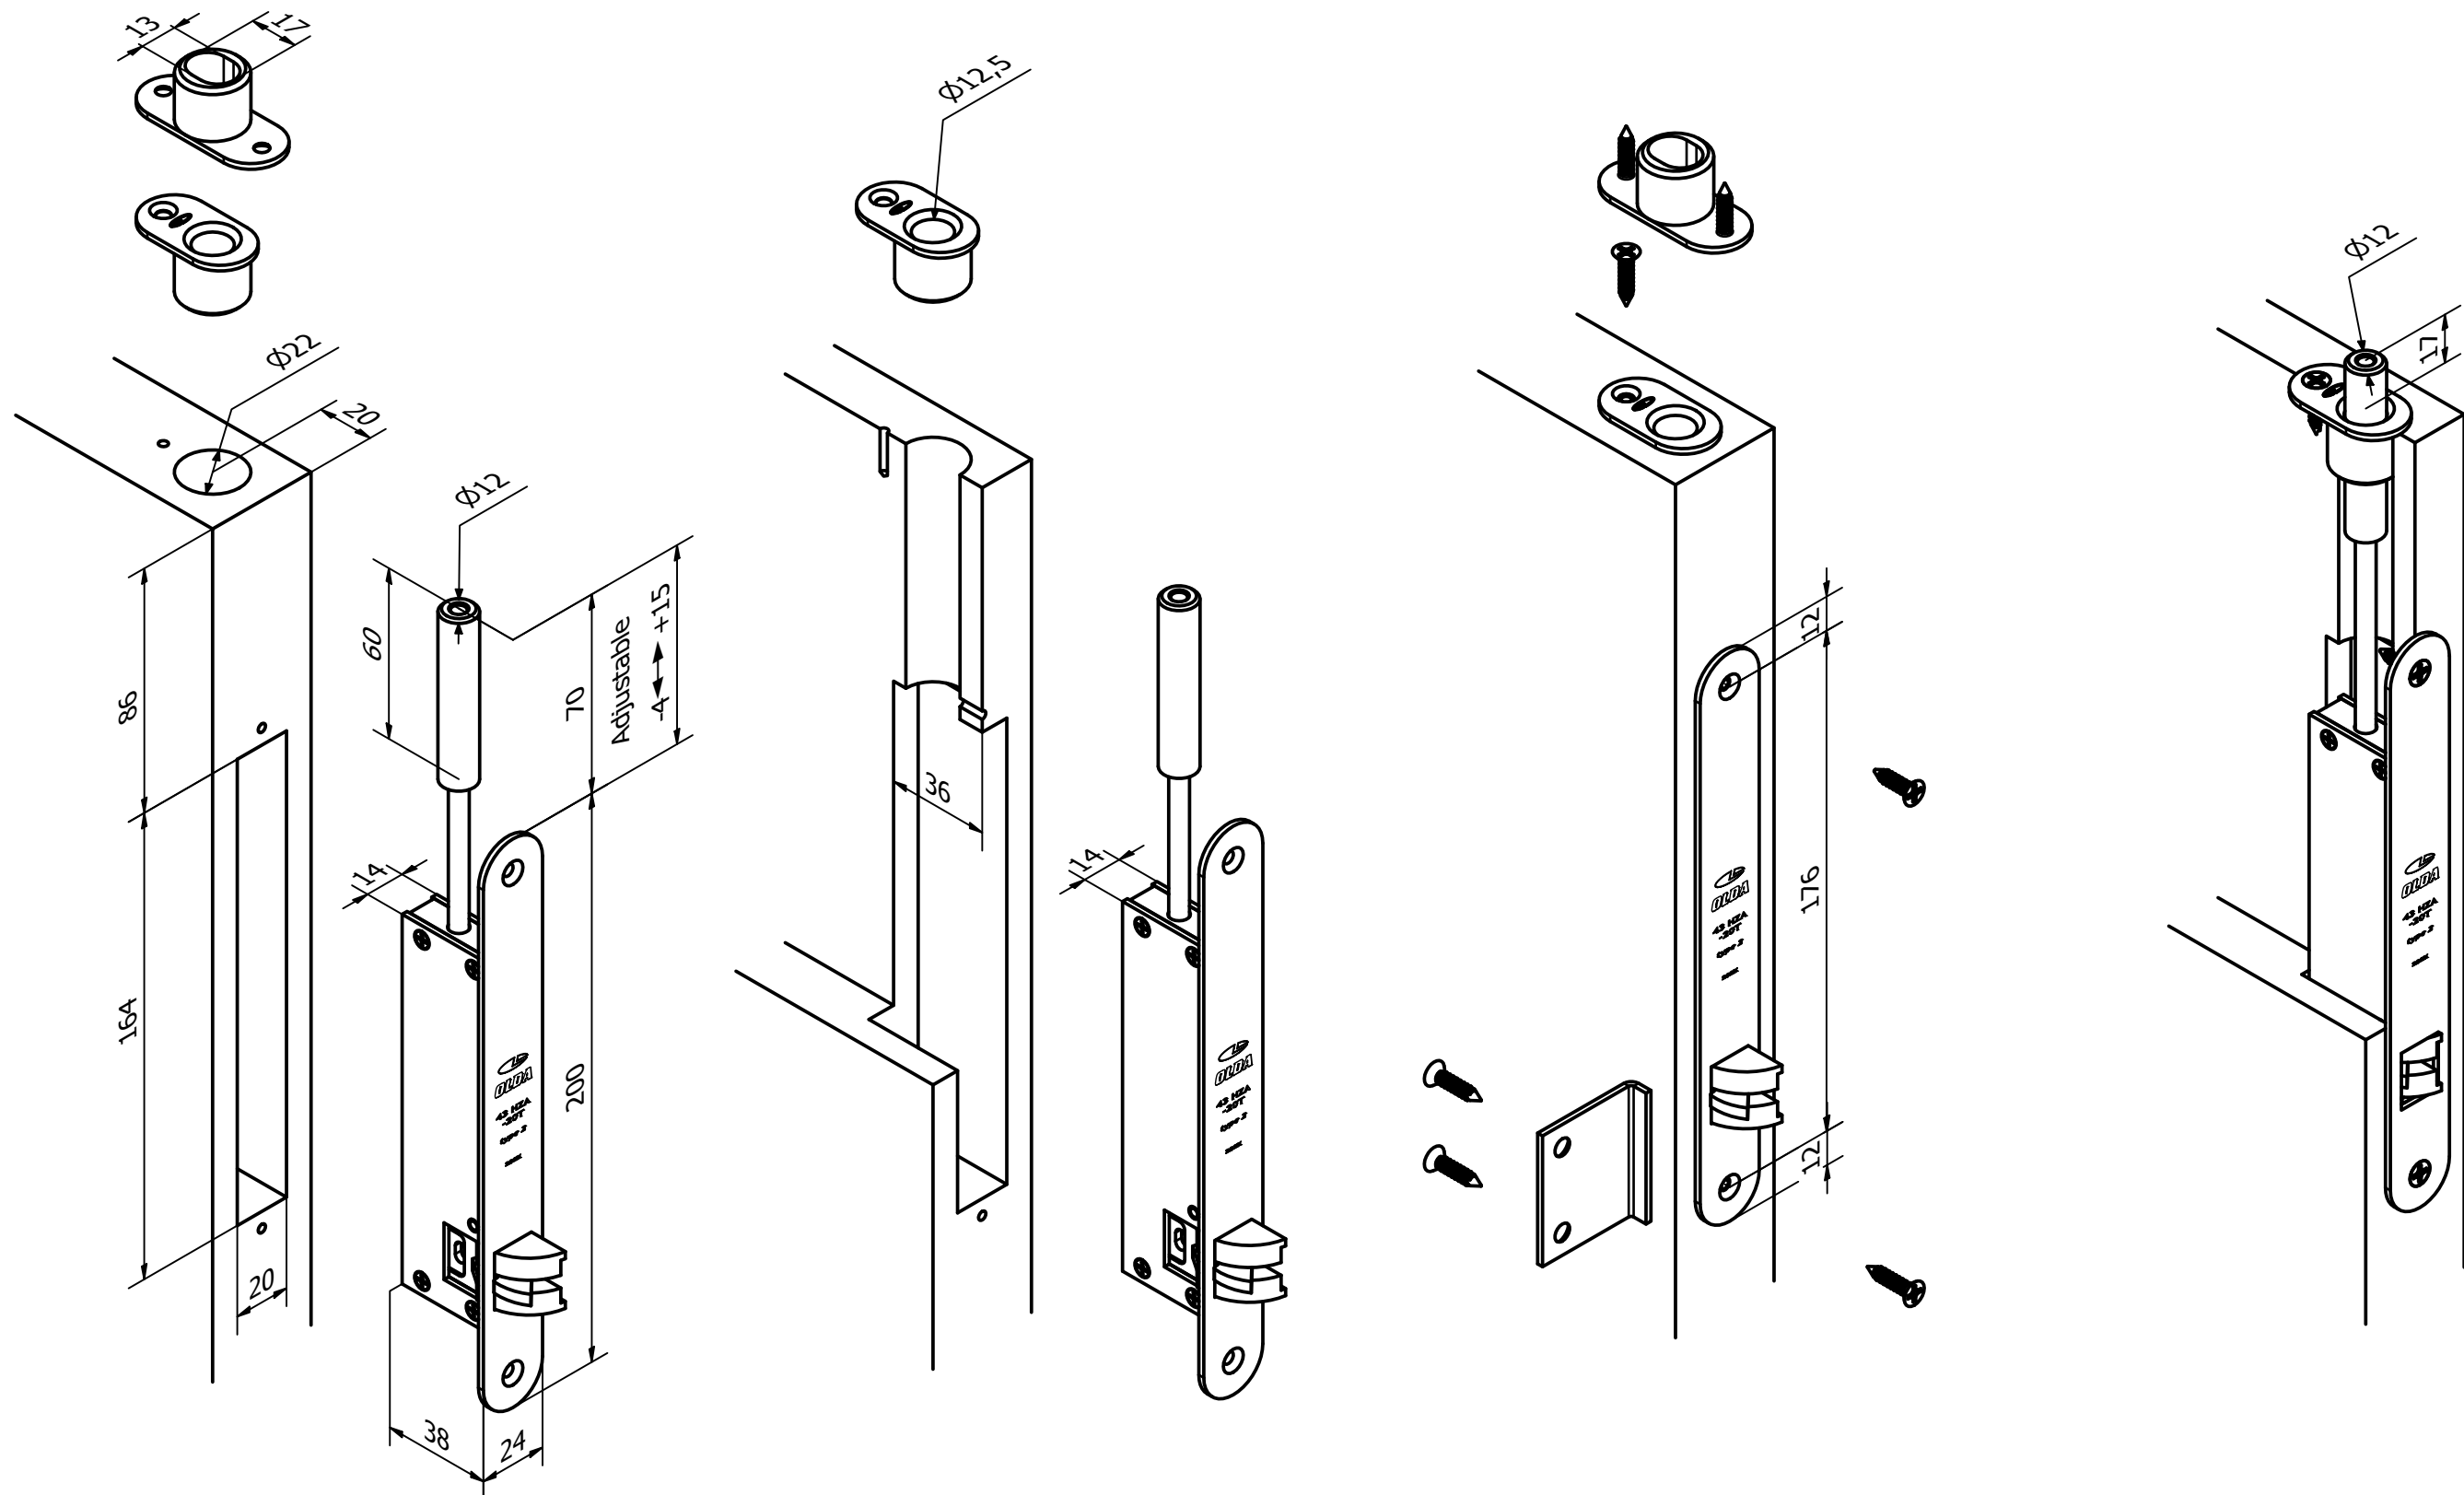

# OLDA 43 HZA-20T - type 2 - automatic flush bolt - bolt 60 mm

mounting guide - external fitting

10-143-2002	A	2024-02-08
-------------	---	------------