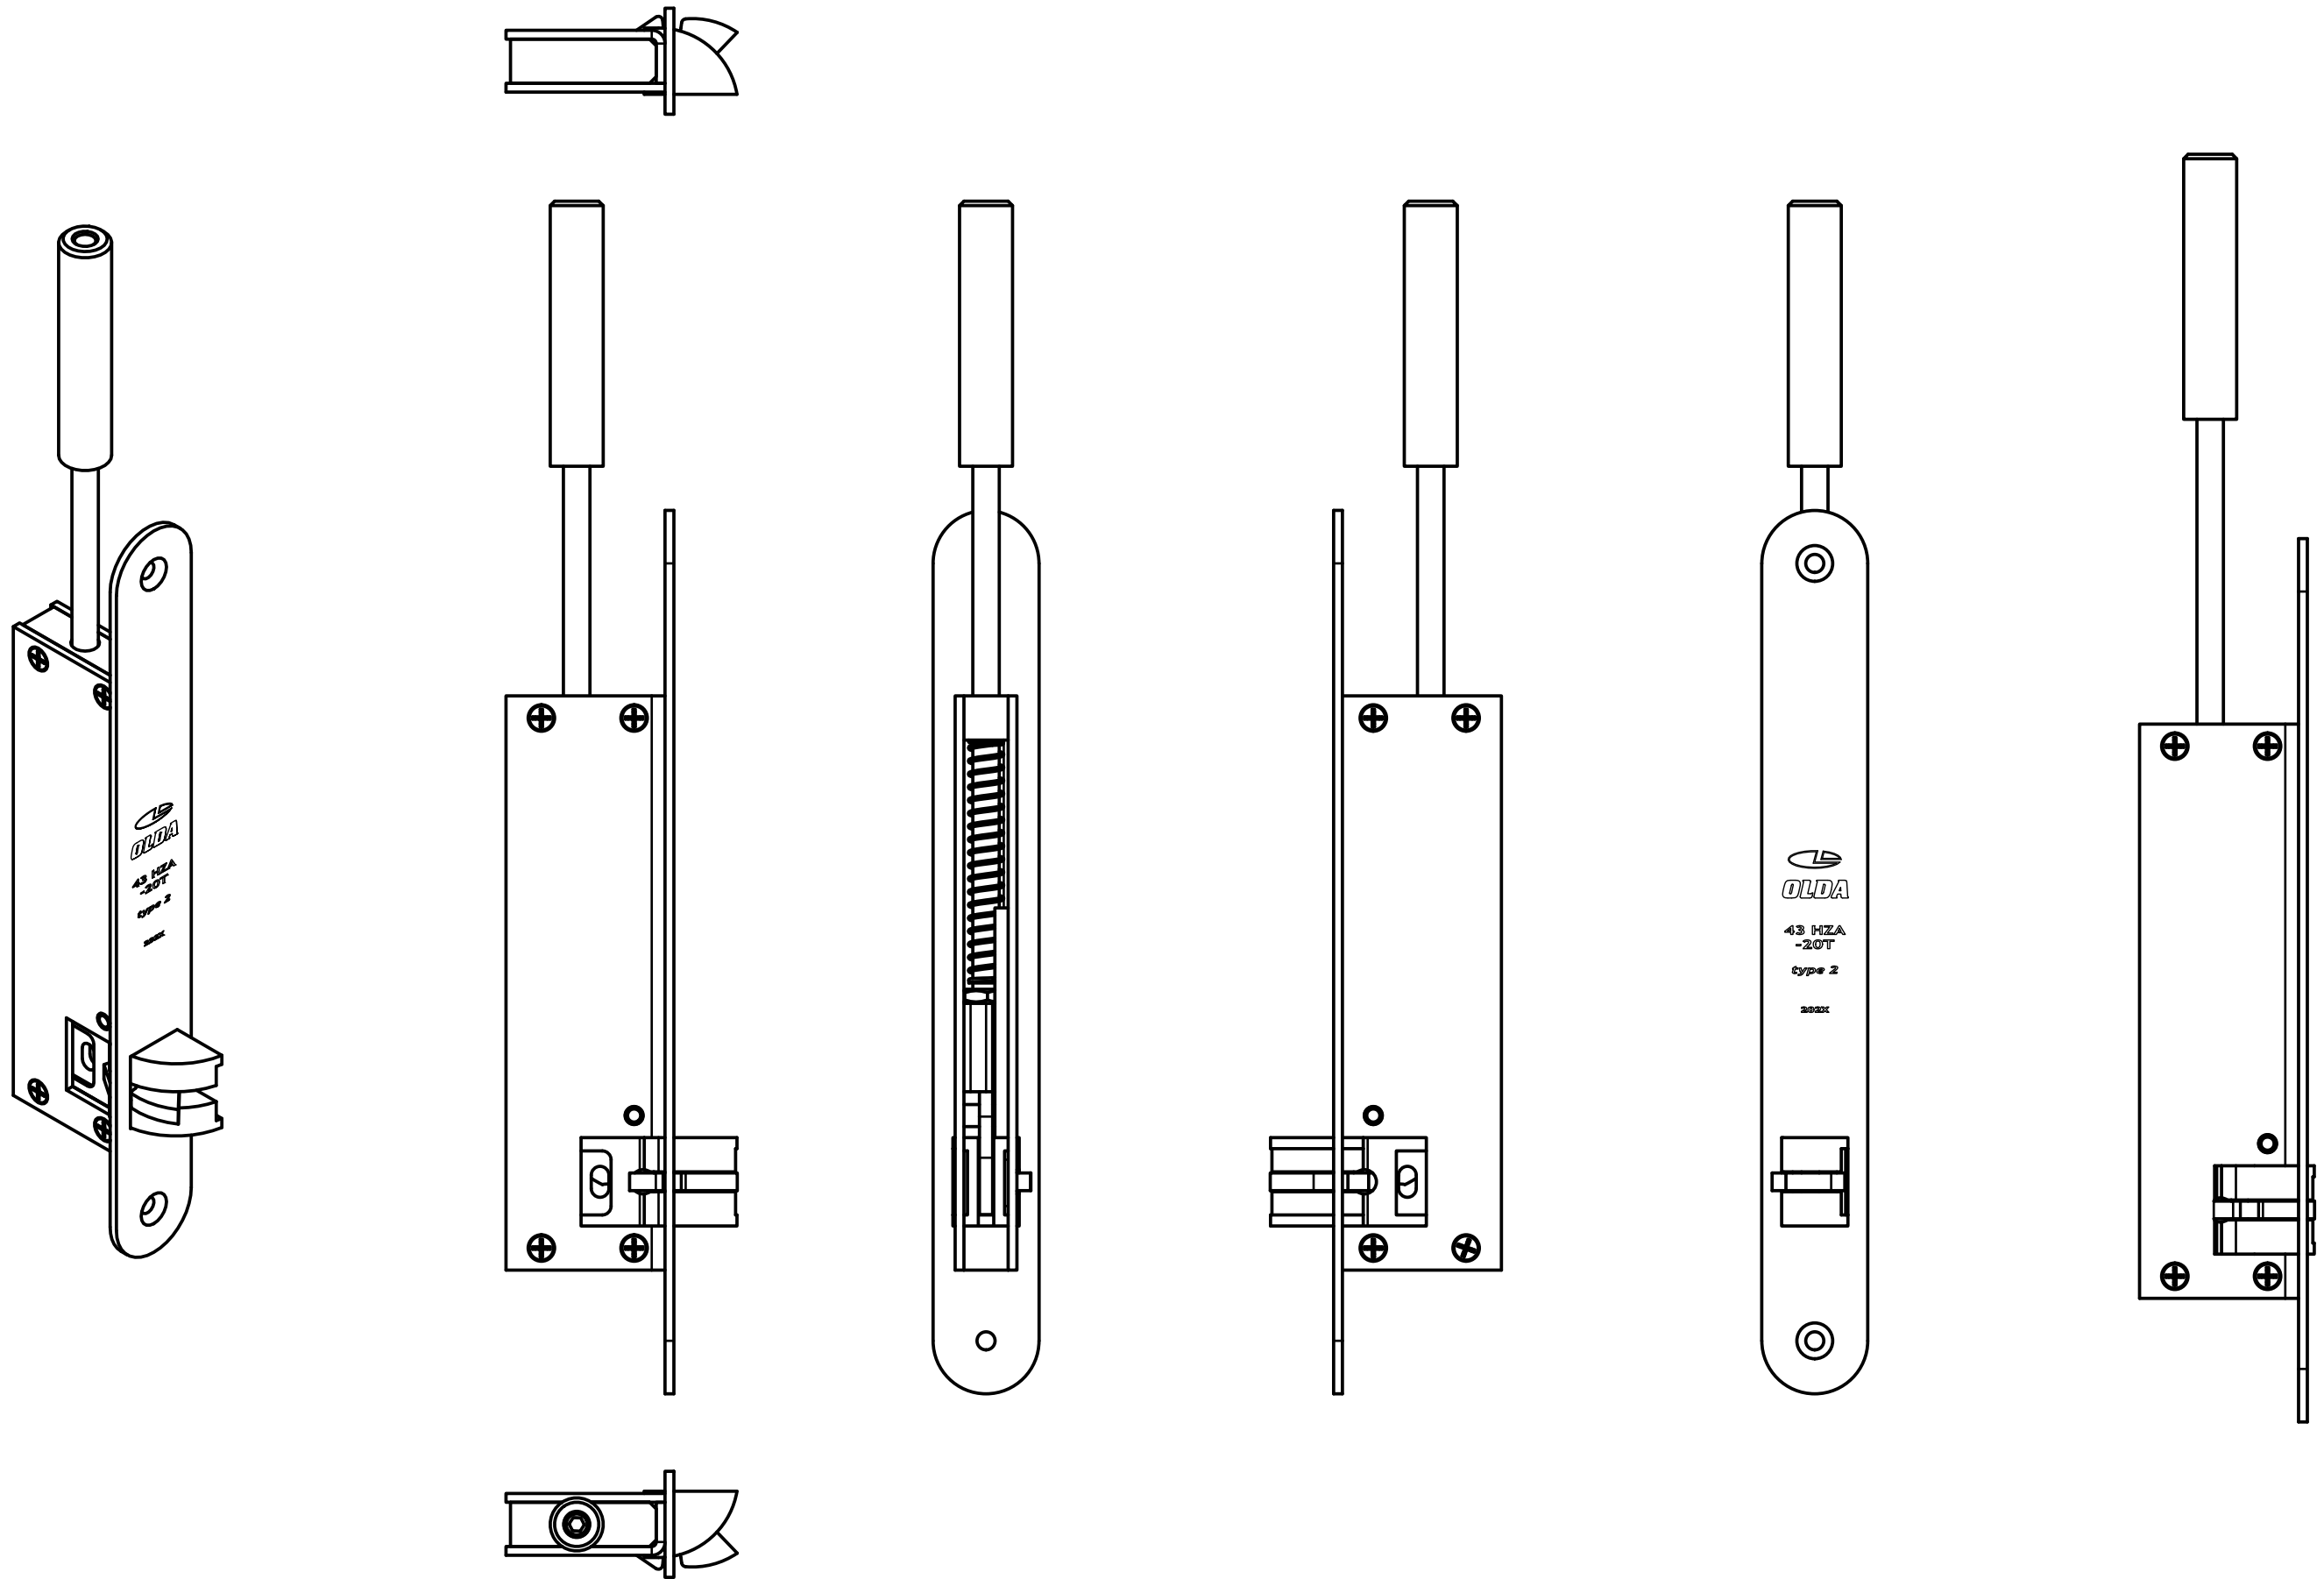

**OLDA 43 HZA-20T - type 2 - automatic flush bolt - bolt 60 mm**

view drawing

10-143-2002	A	2024-02-08
-------------	---	------------