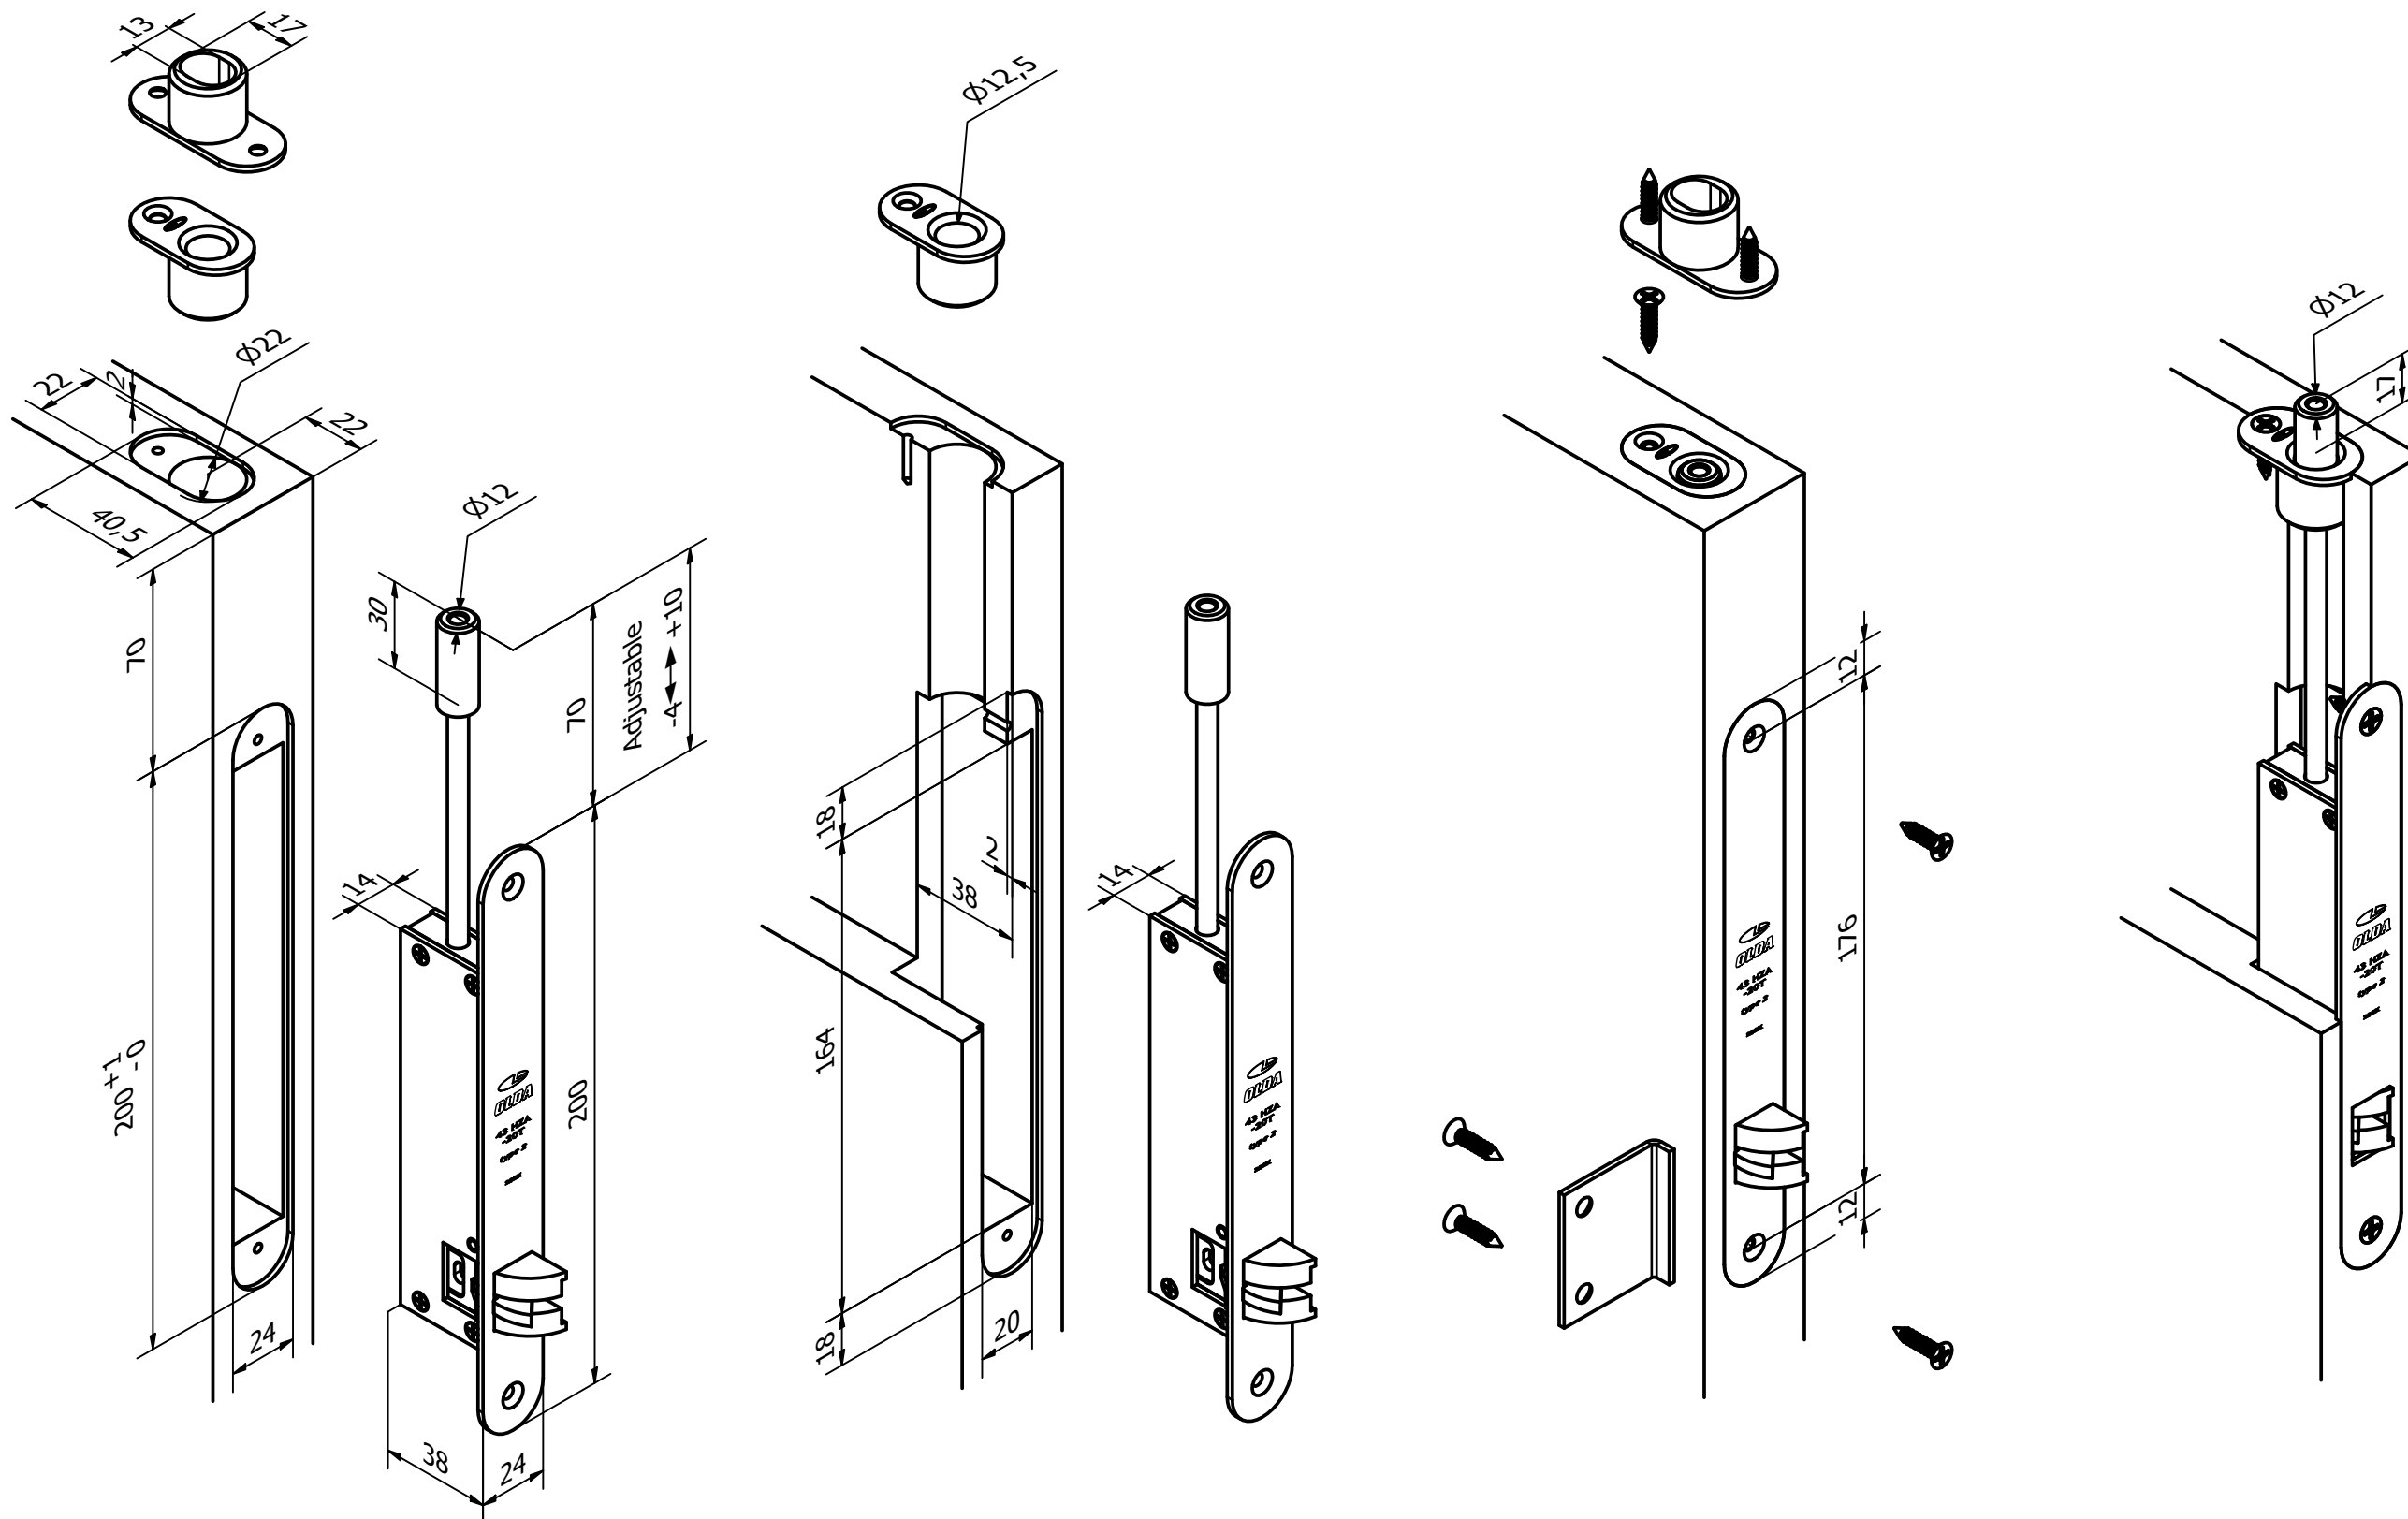

OLDA 43 HZA-20T - type 2 - automatic flush bolt - bolt 30 mm

mounting guide - internal fitting

10-043-2002	A	2024-02-08
-------------	---	------------