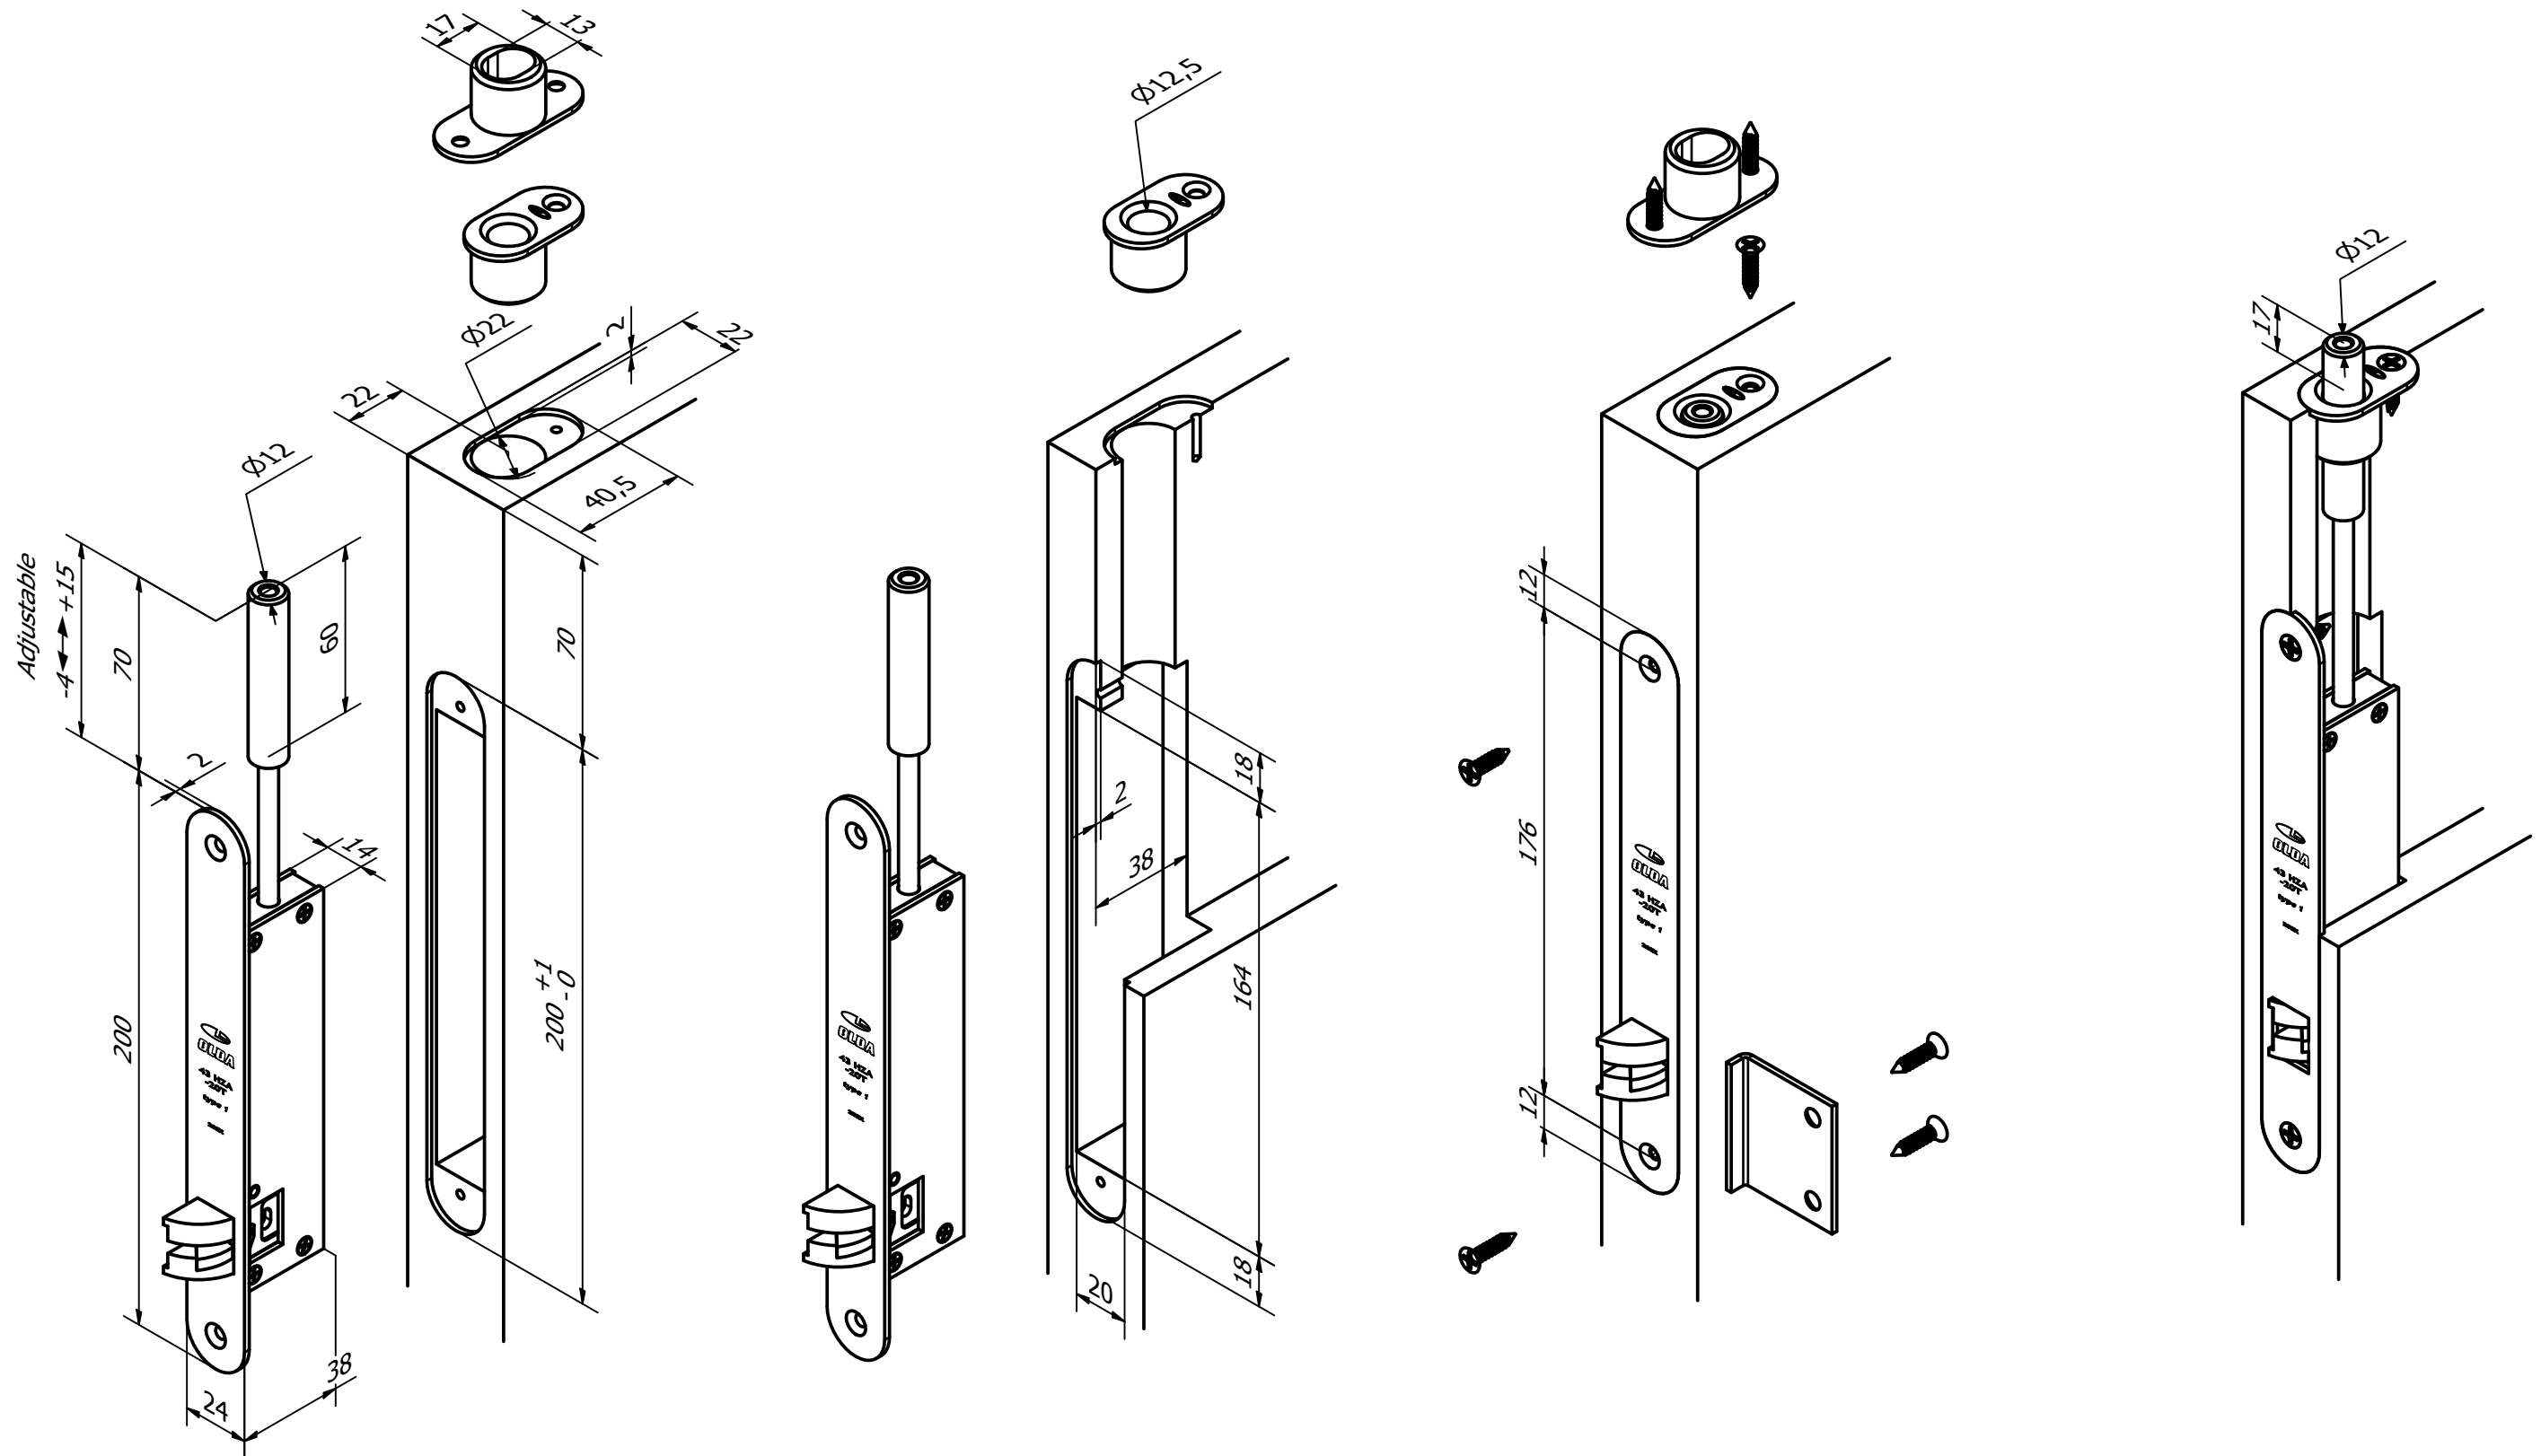

OLDA 43 HZA-20T - type 1 - automatic flush bolt - bolt 60 mm

mounting guide - internal fitting

10-143-1002	A	2024-02-08
-------------	---	------------