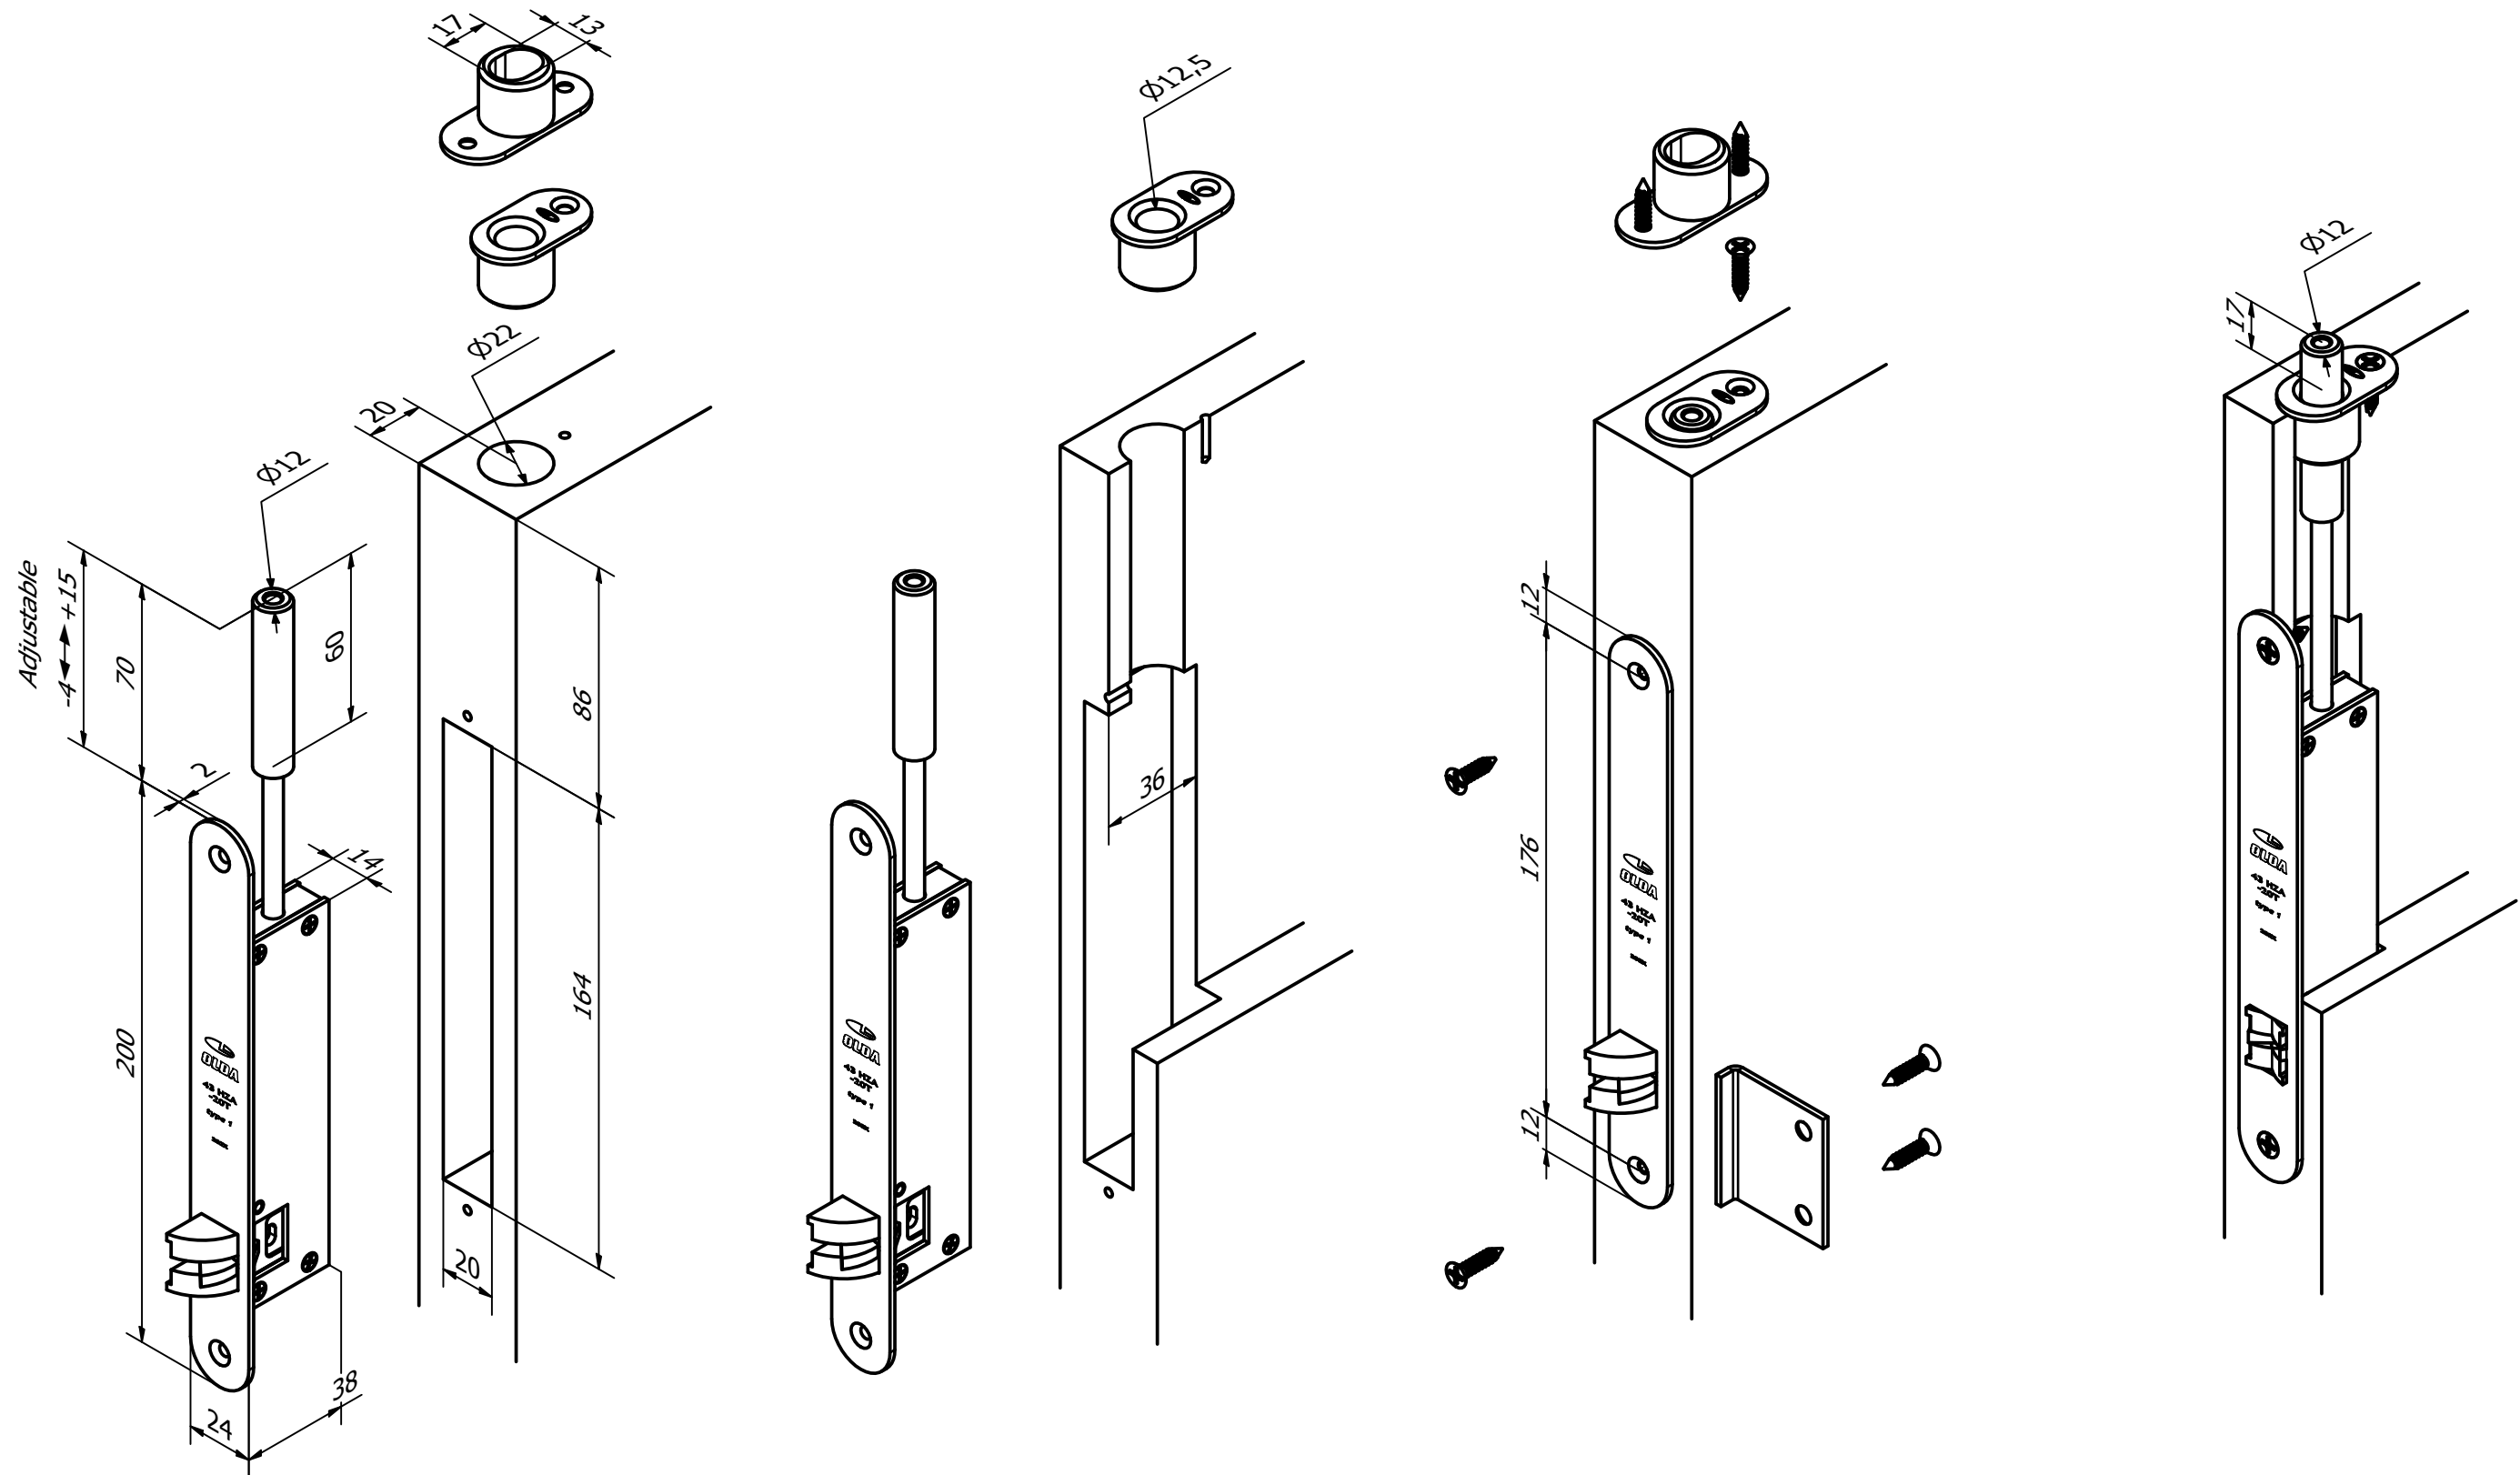

OLDA 43 HZA-20T - type 1 - automatic flush bolt - bolt 60 mm

mounting guide - external fitting

10-143-1002	A	2024-02-08
-------------	---	------------