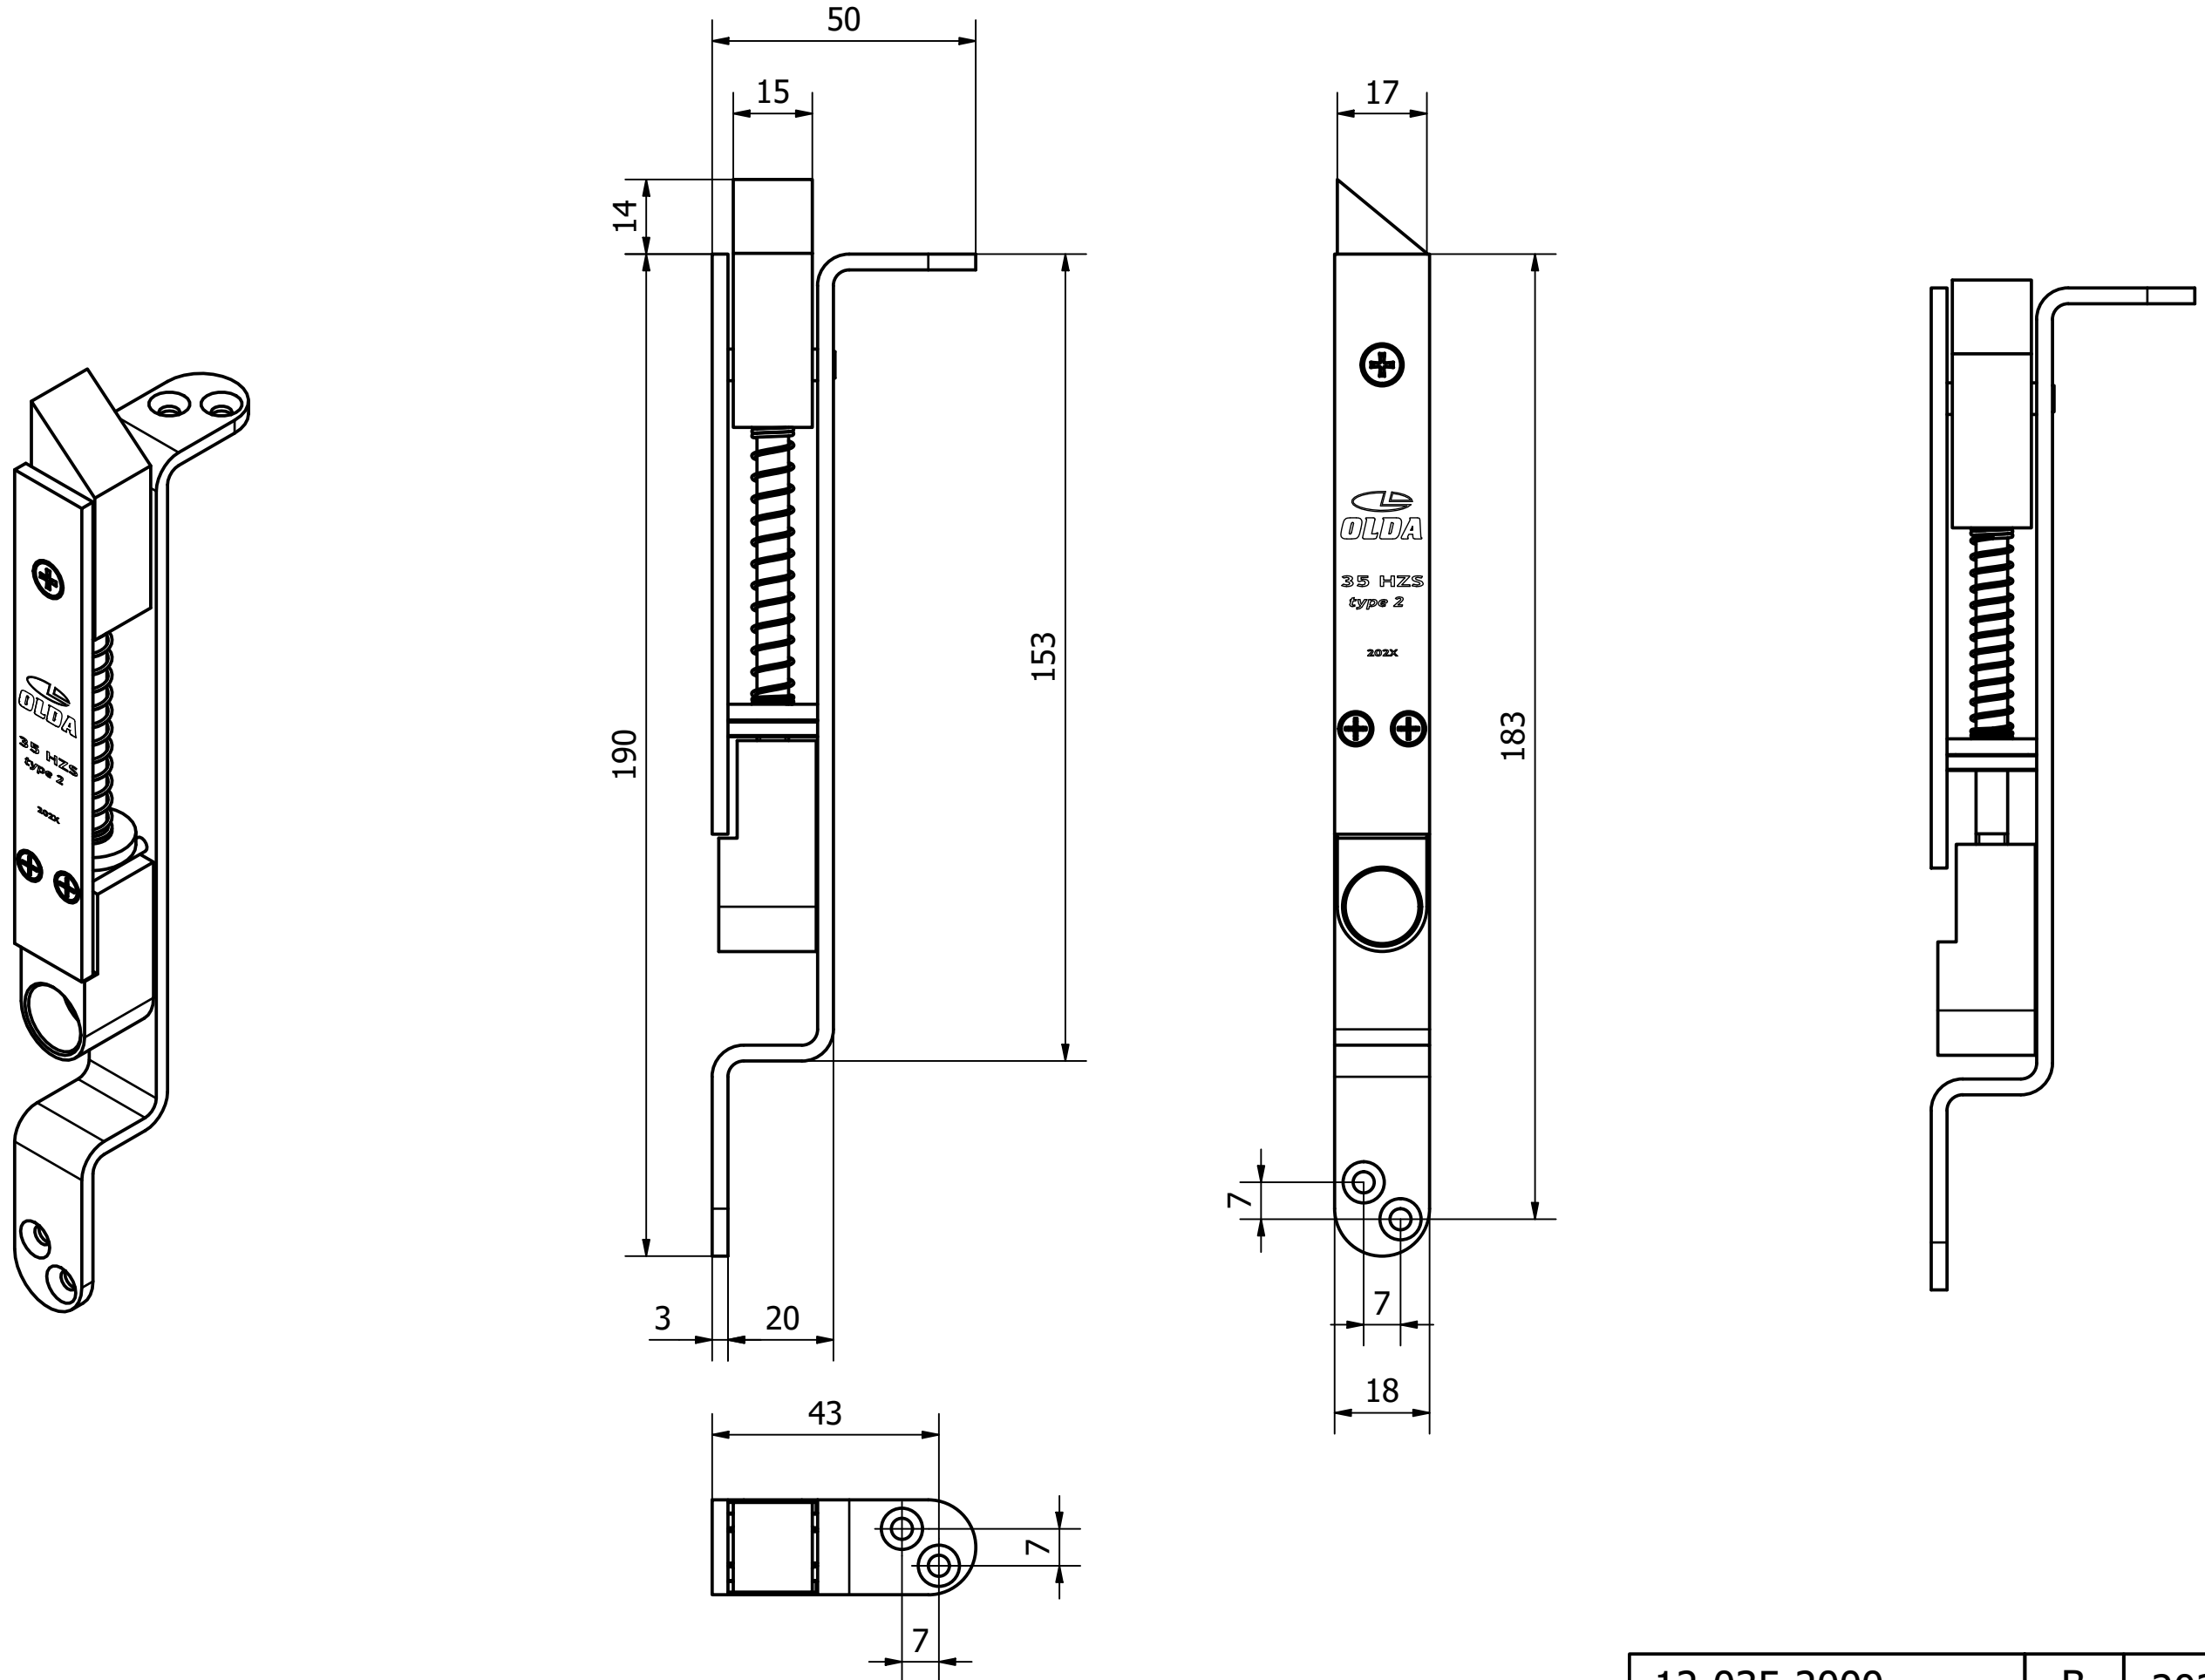

OLDA 35 HZS - type 2 - semi automatic flush bolt

dimension drawing

12-035-2000	B	2023-08-14
-------------	---	------------