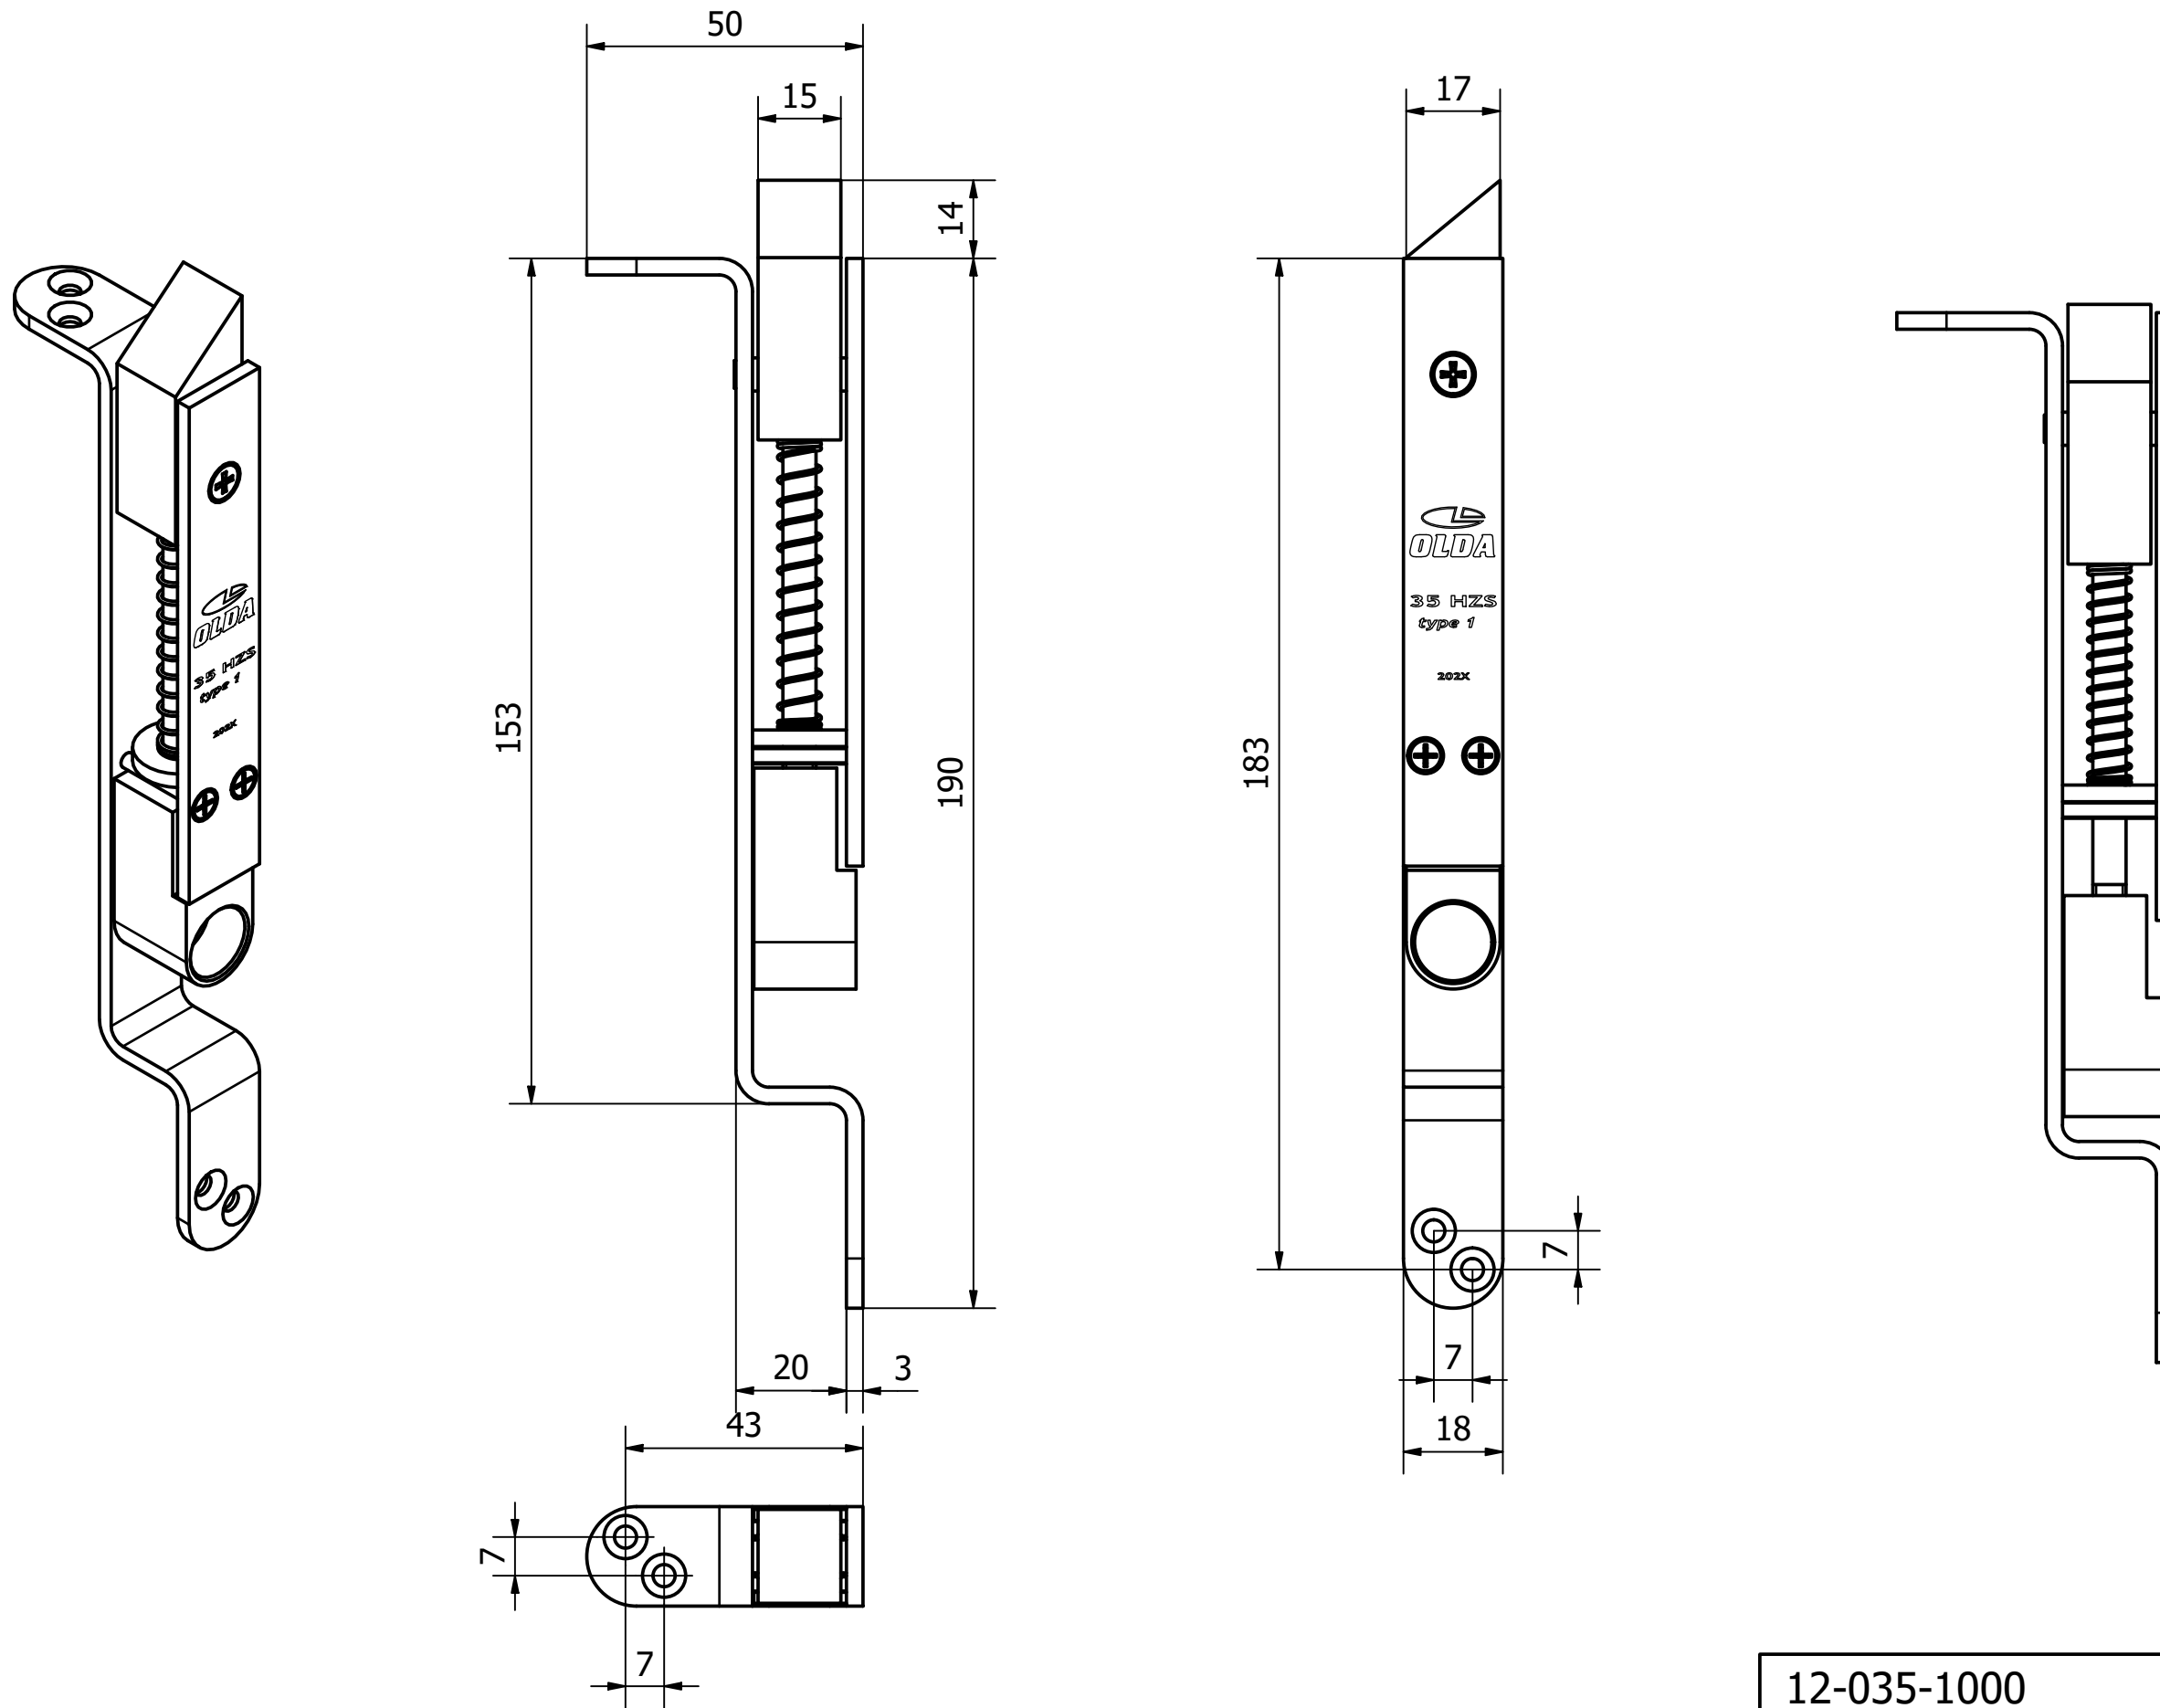

**OLDA 35 HZS - type 1 - semi automatic flush bolt**

dimension drawing

12-035-1000	B	2023-08-14
-------------	---	------------