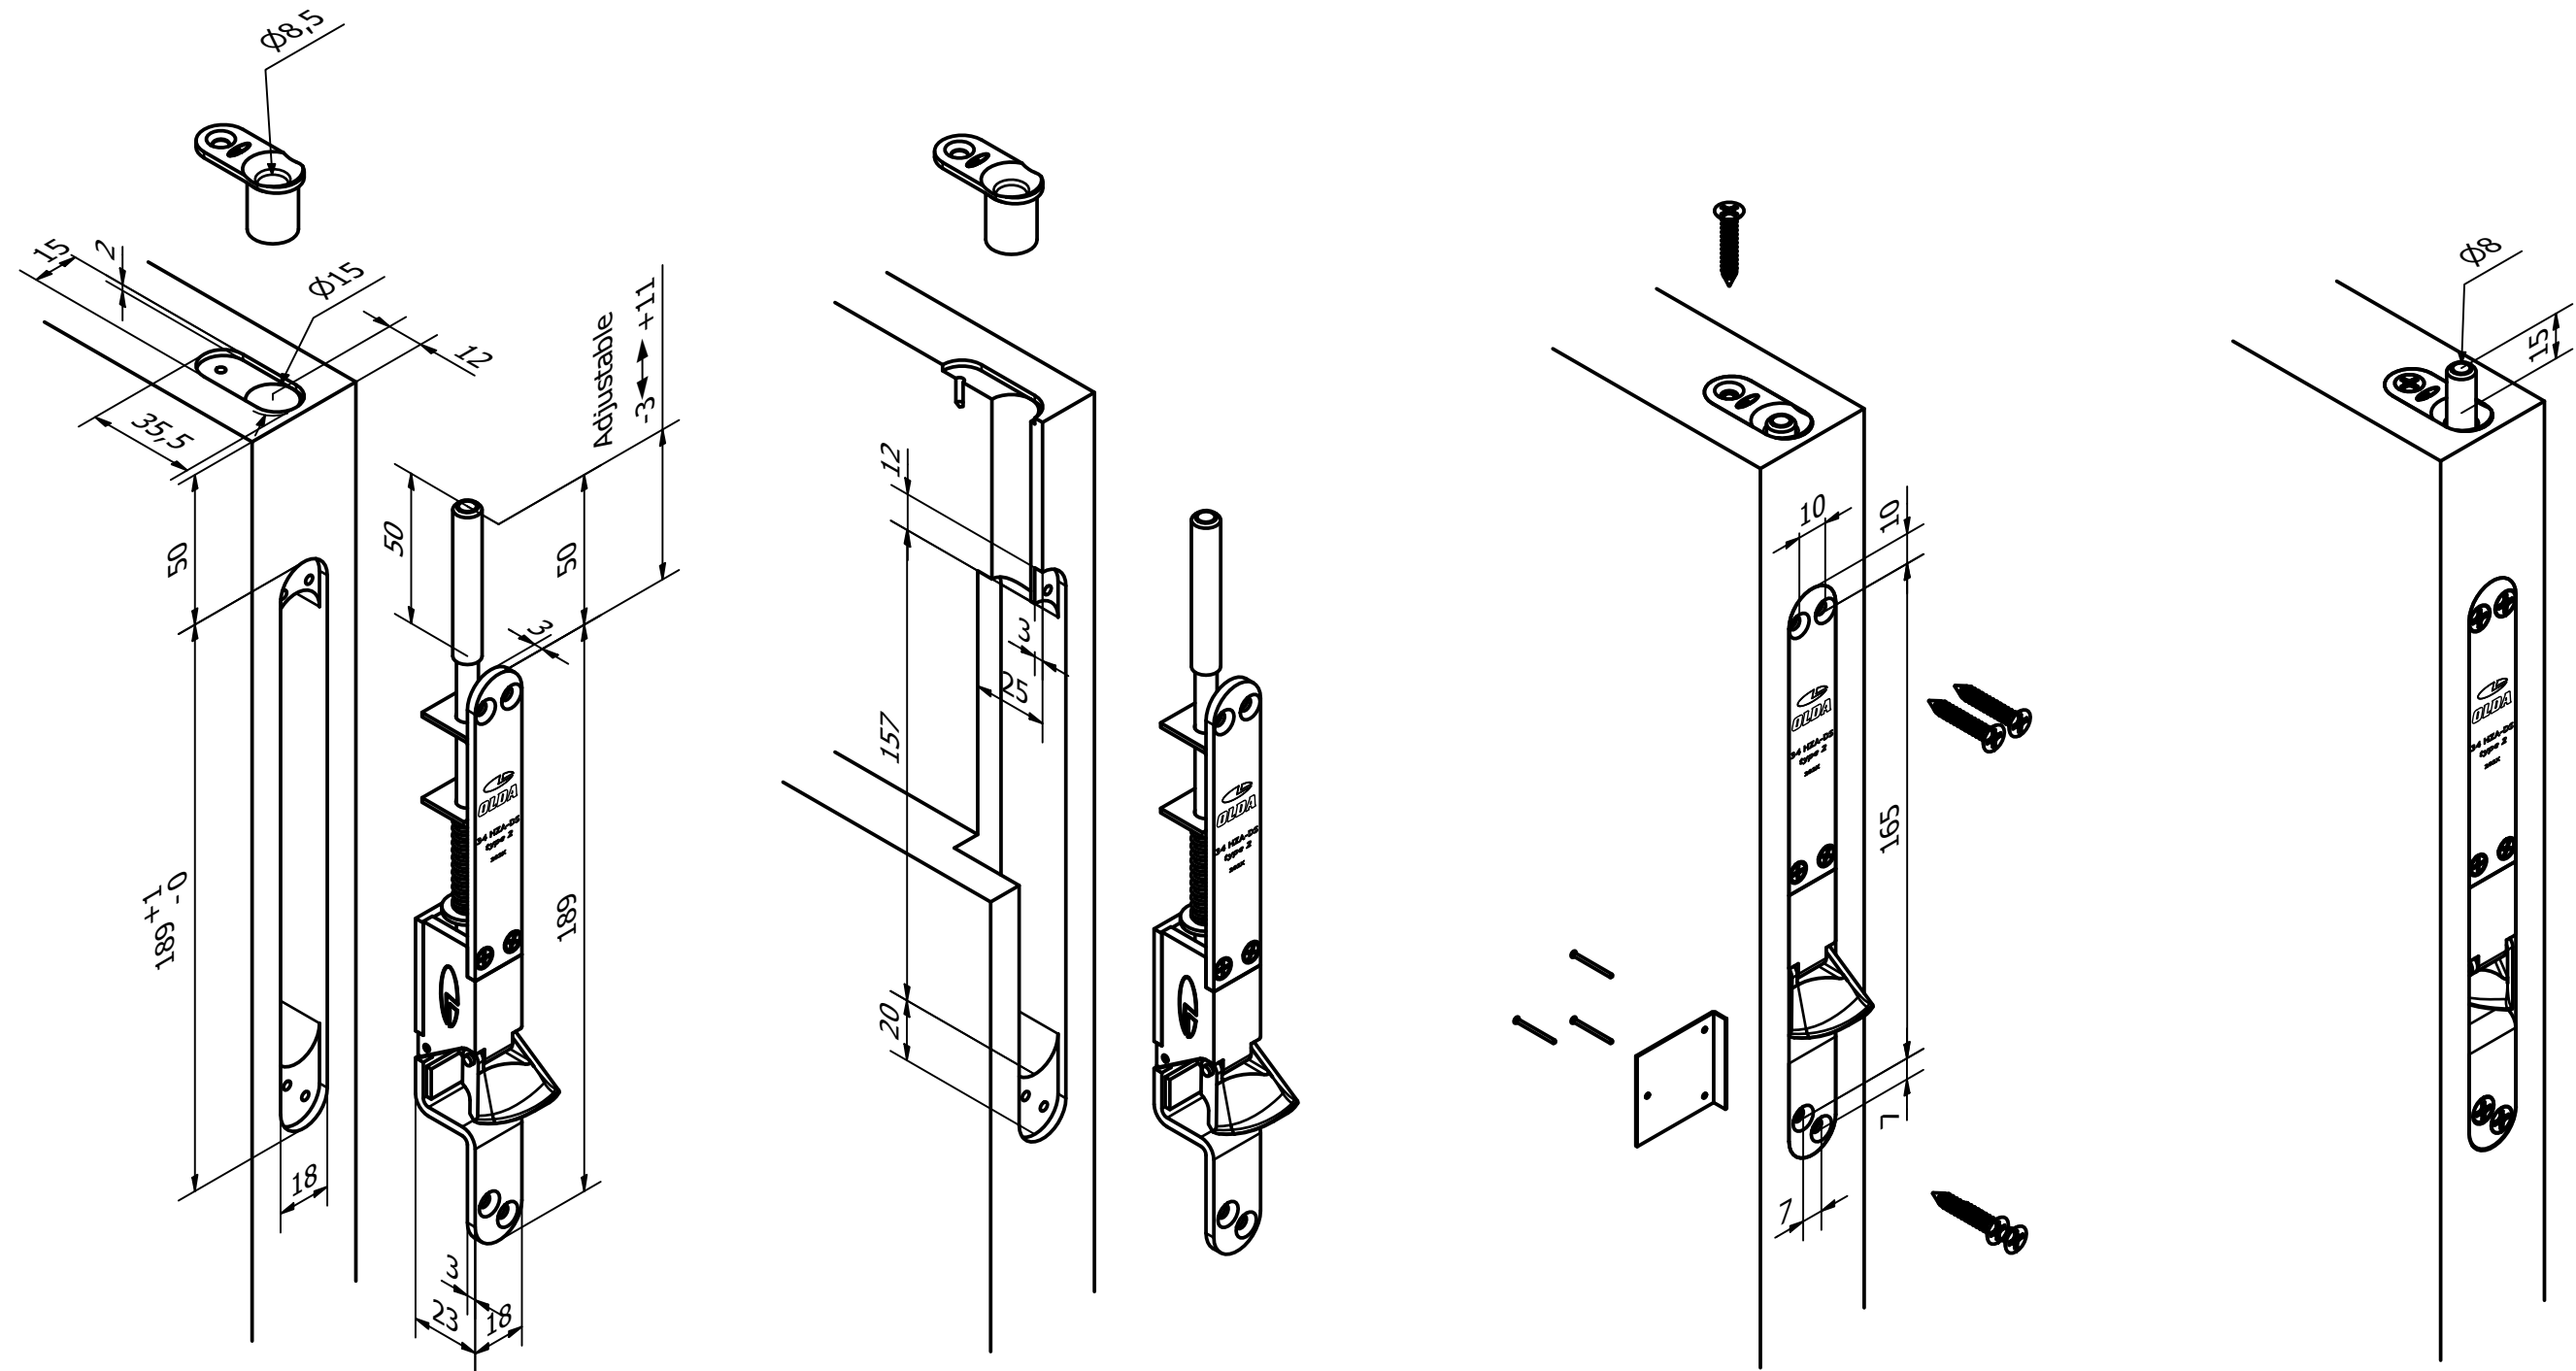

OLDA 34 HZA-DS - type 2 - automatic flush bolt

mounting guide - internal fitting

10-134-2000	C	2023-10-16
-------------	---	------------