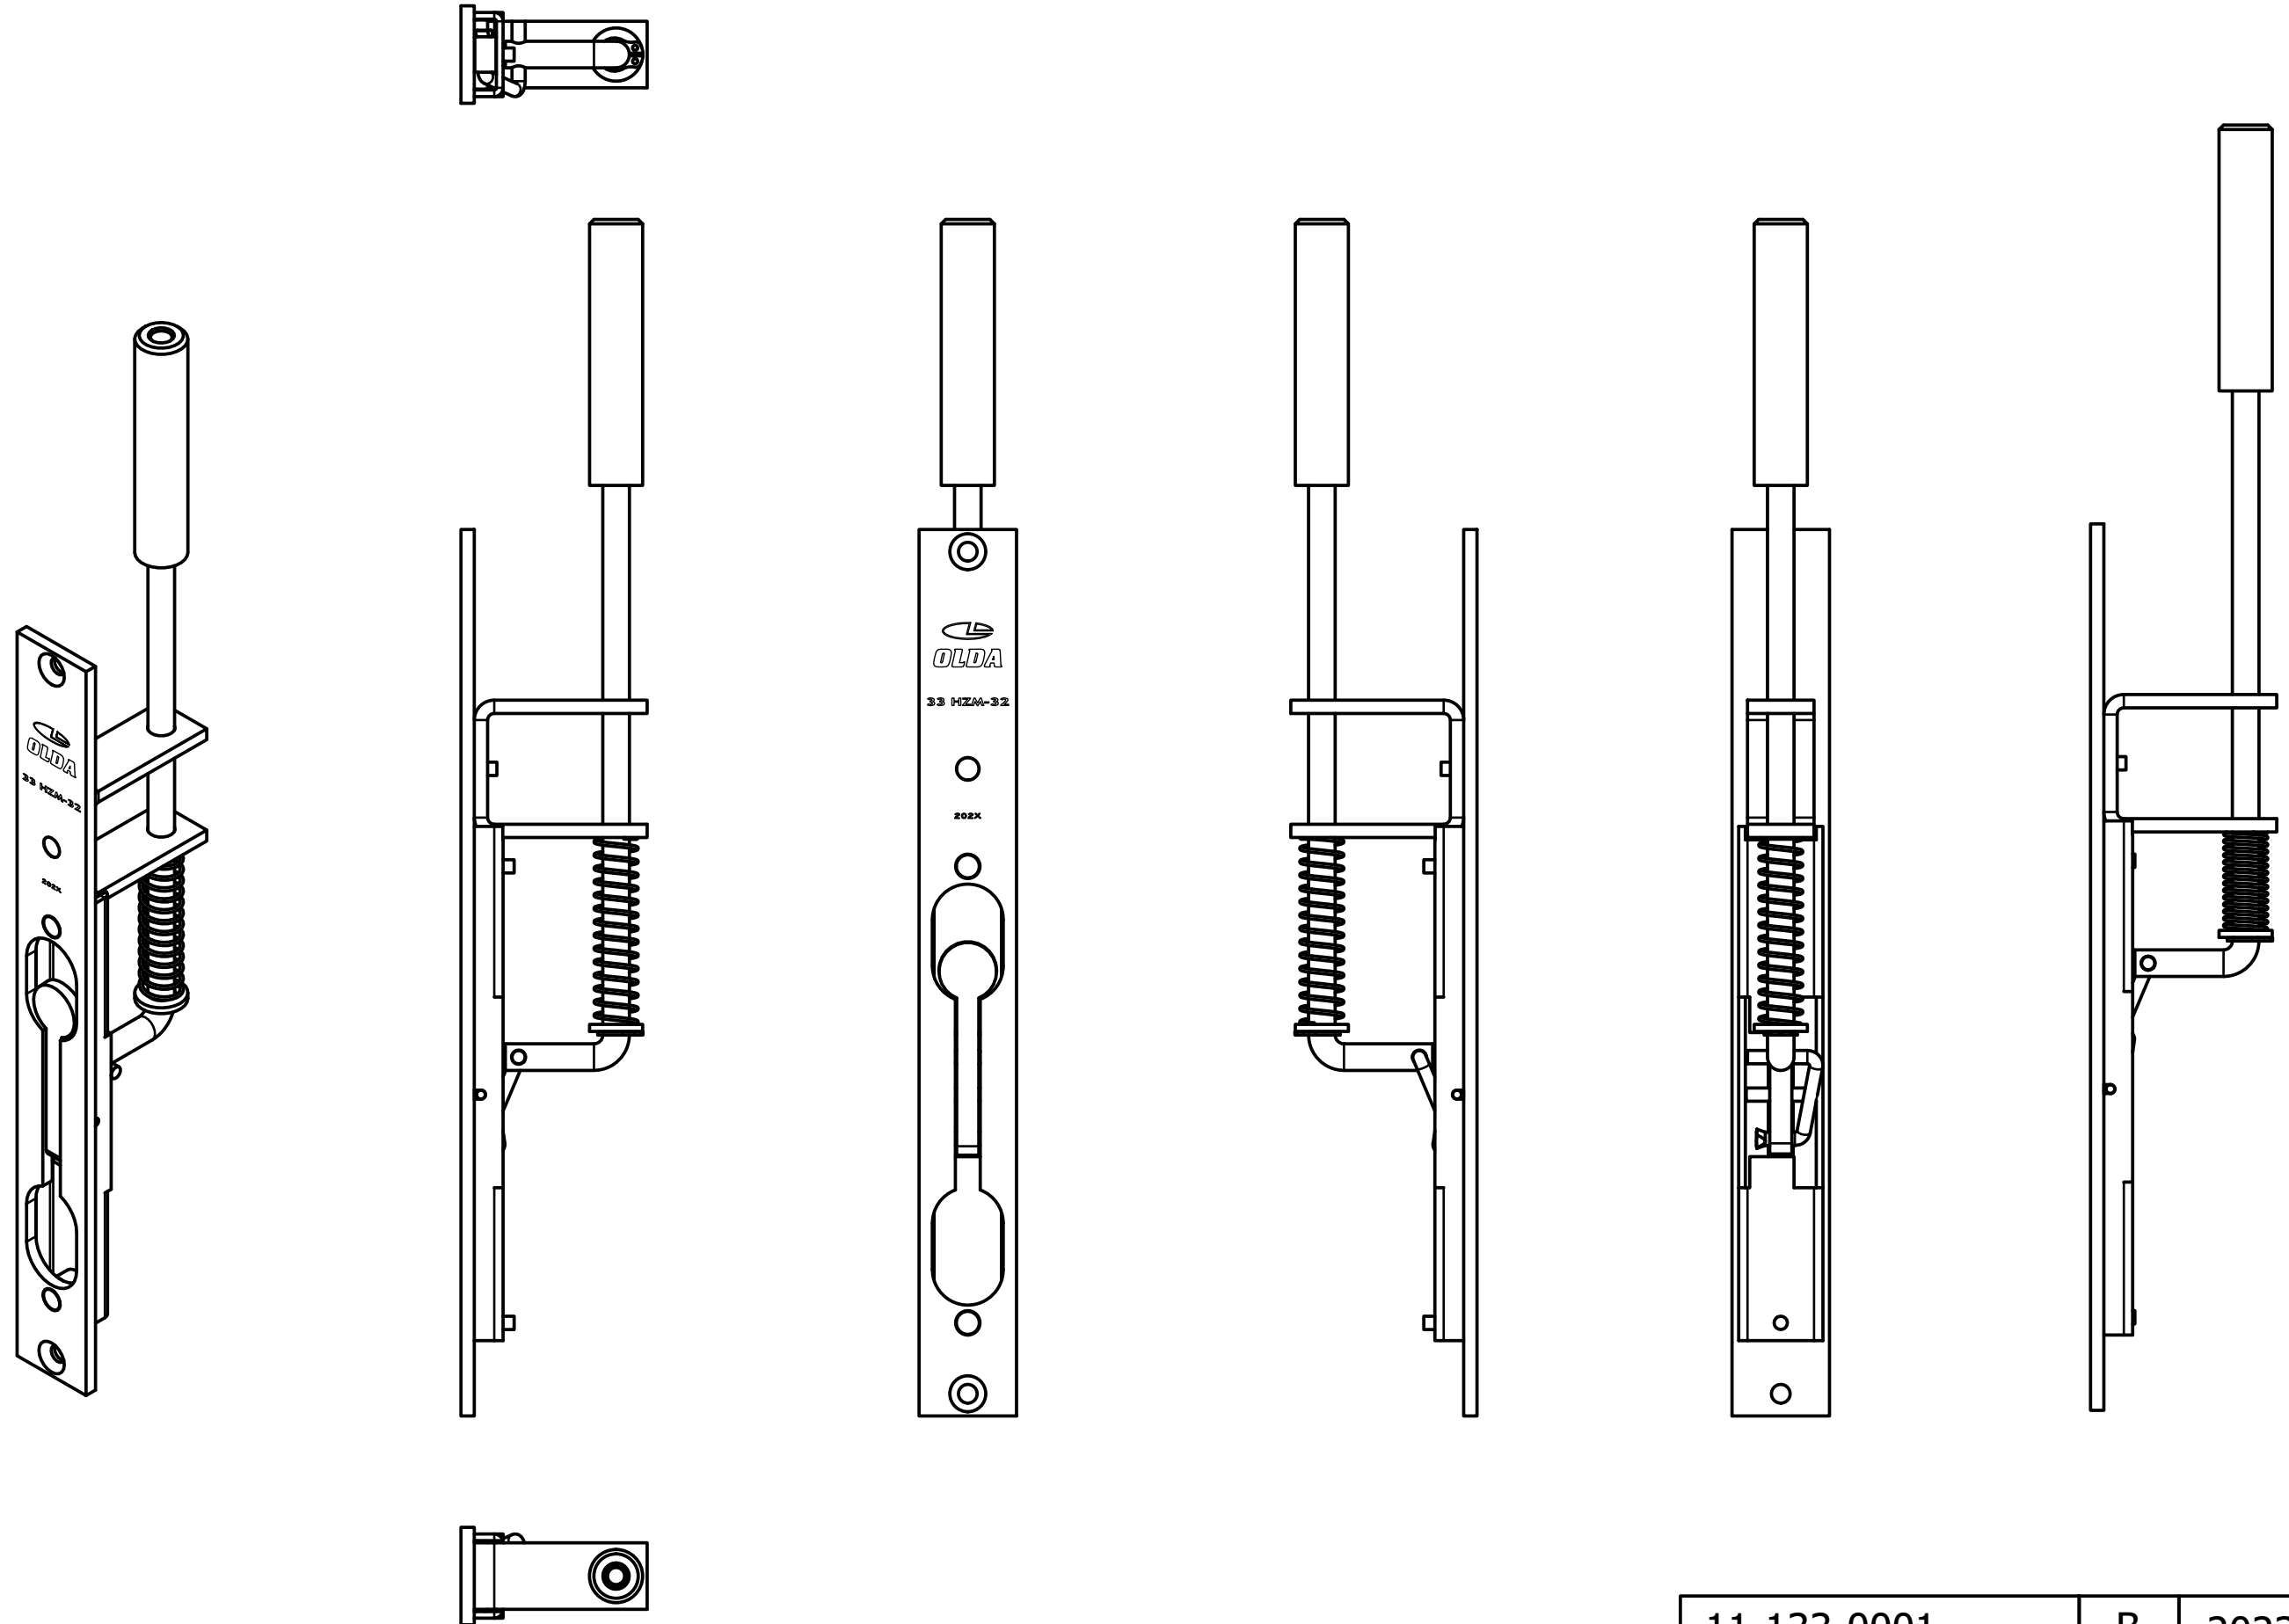

**OLDA 33 HZM-32 - manual flush bolt - bolt 60 mm**

view drawing

11-133-0001	B	2023-10-11
-------------	---	------------