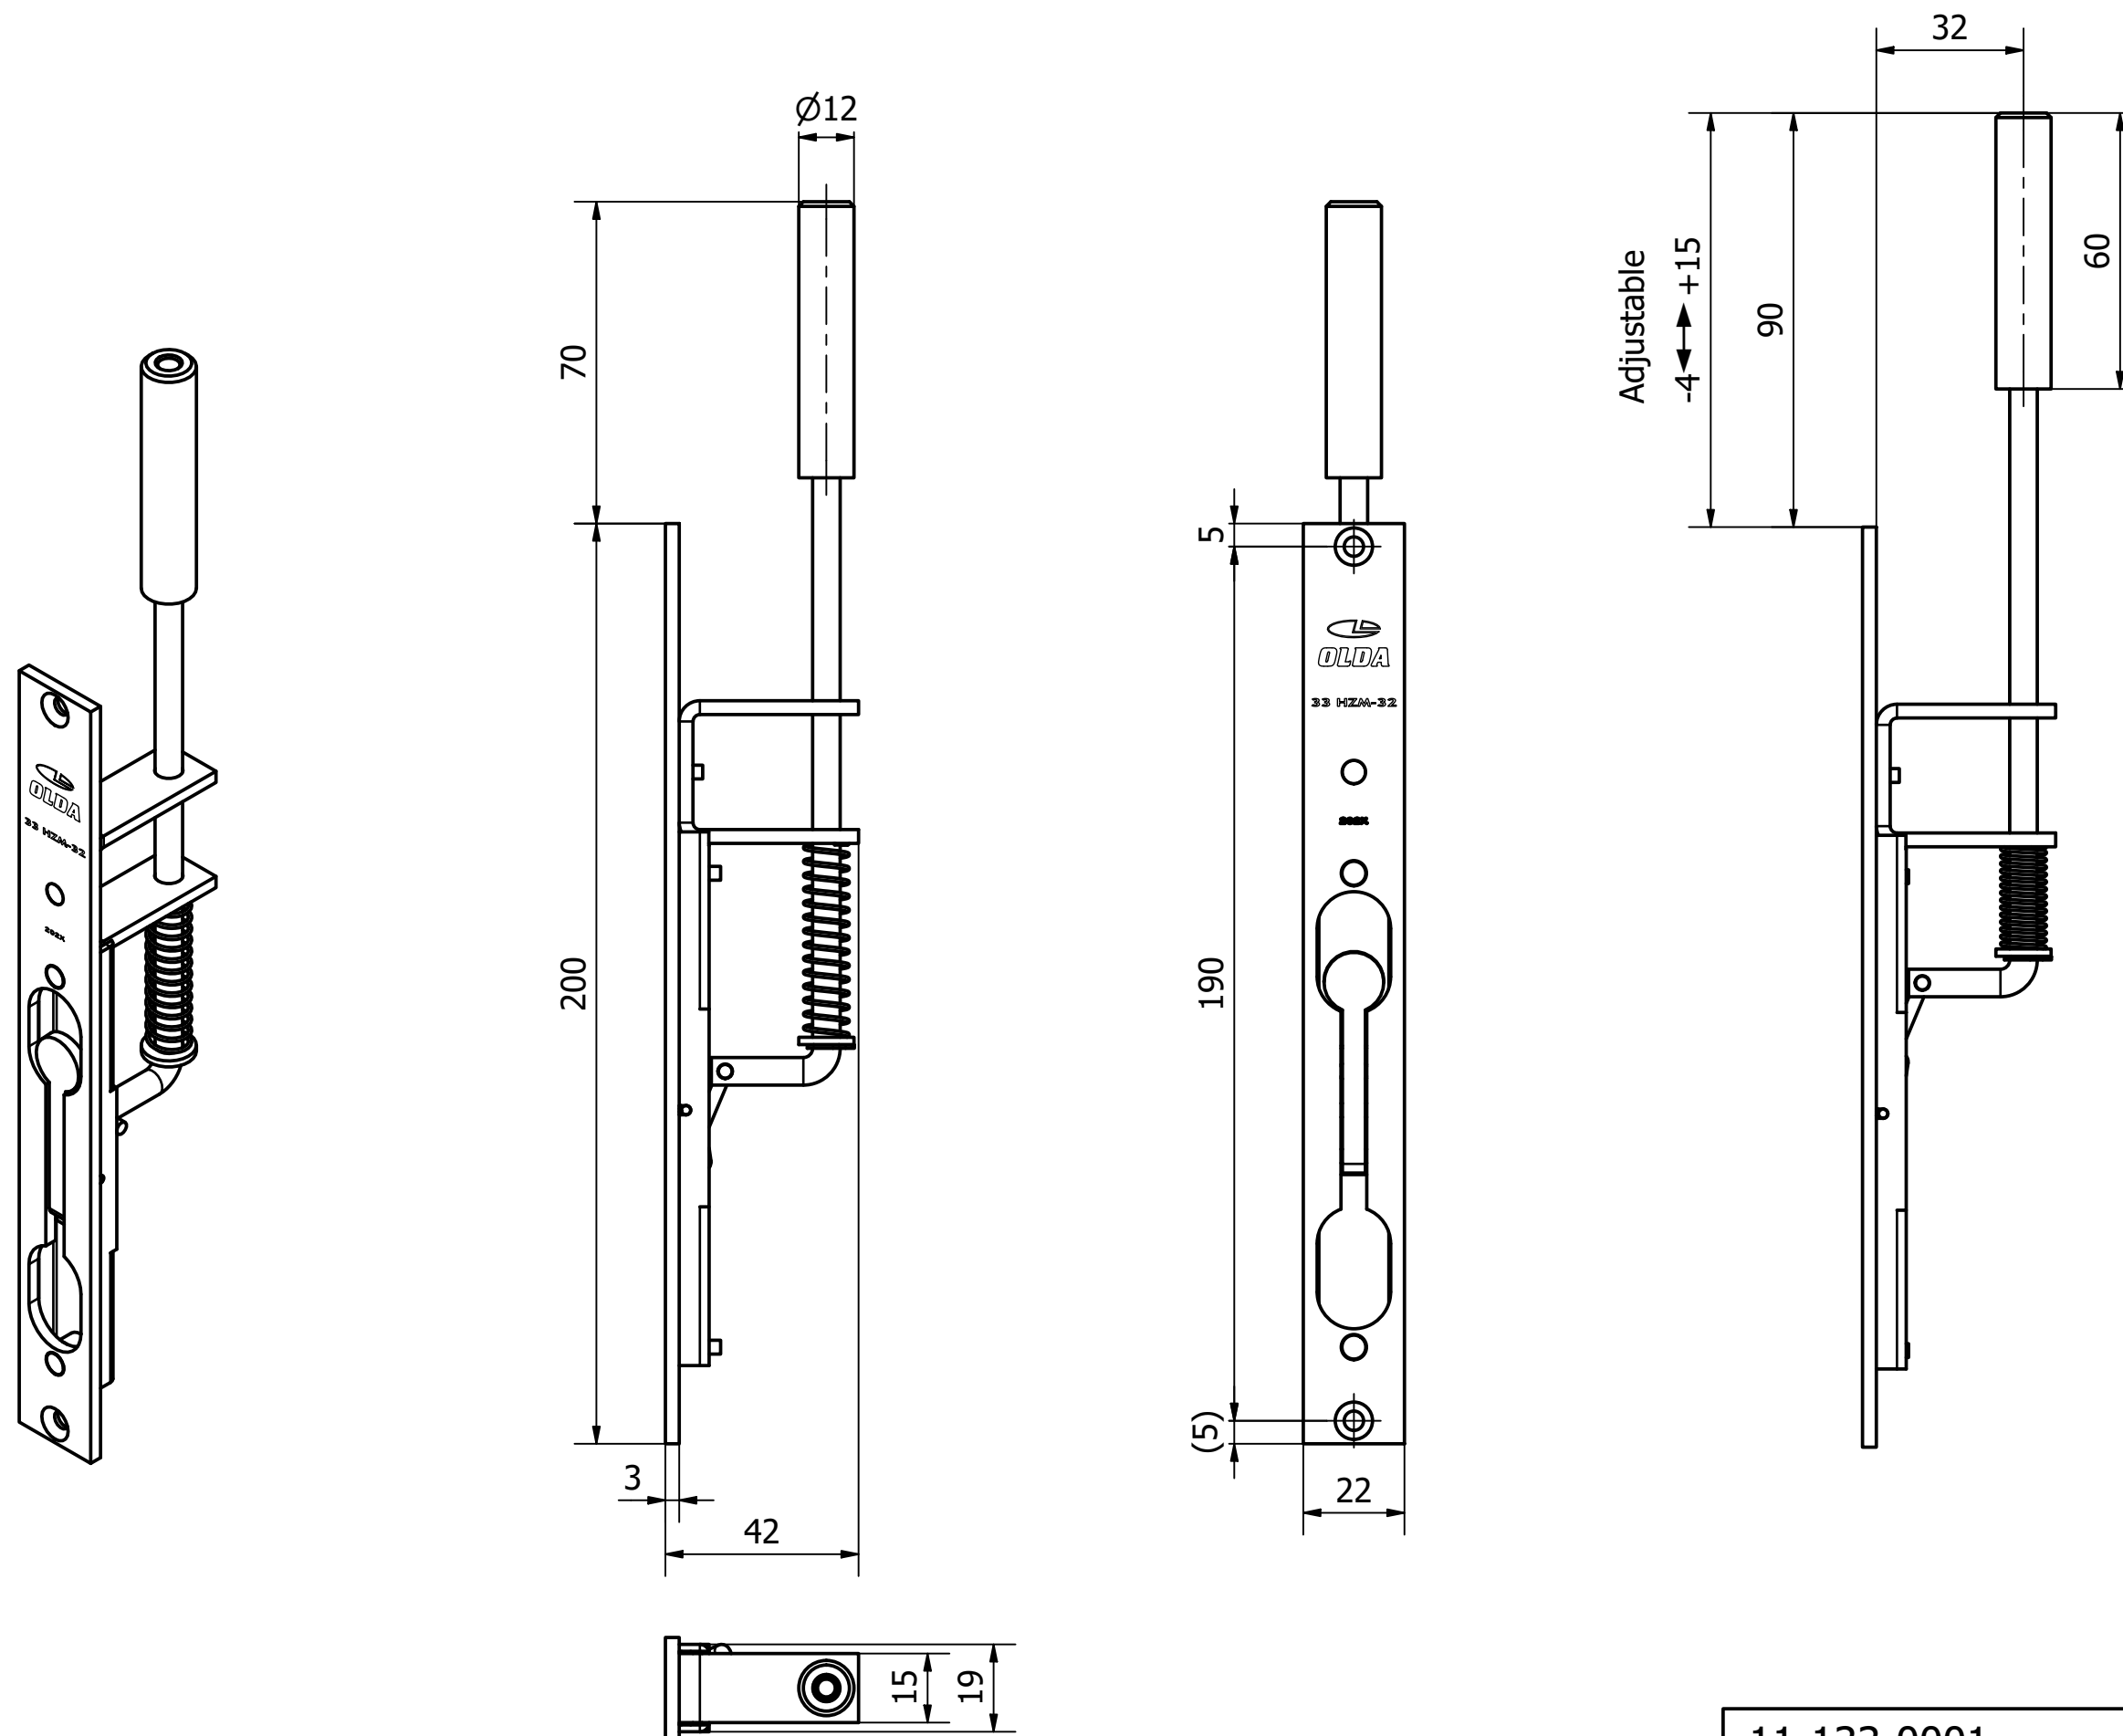

OLDA 33 HZM-32 - manual flush bolt - bolt 60 mm

dimension drawing

11-133-0001	B	2023-10-11
-------------	---	------------