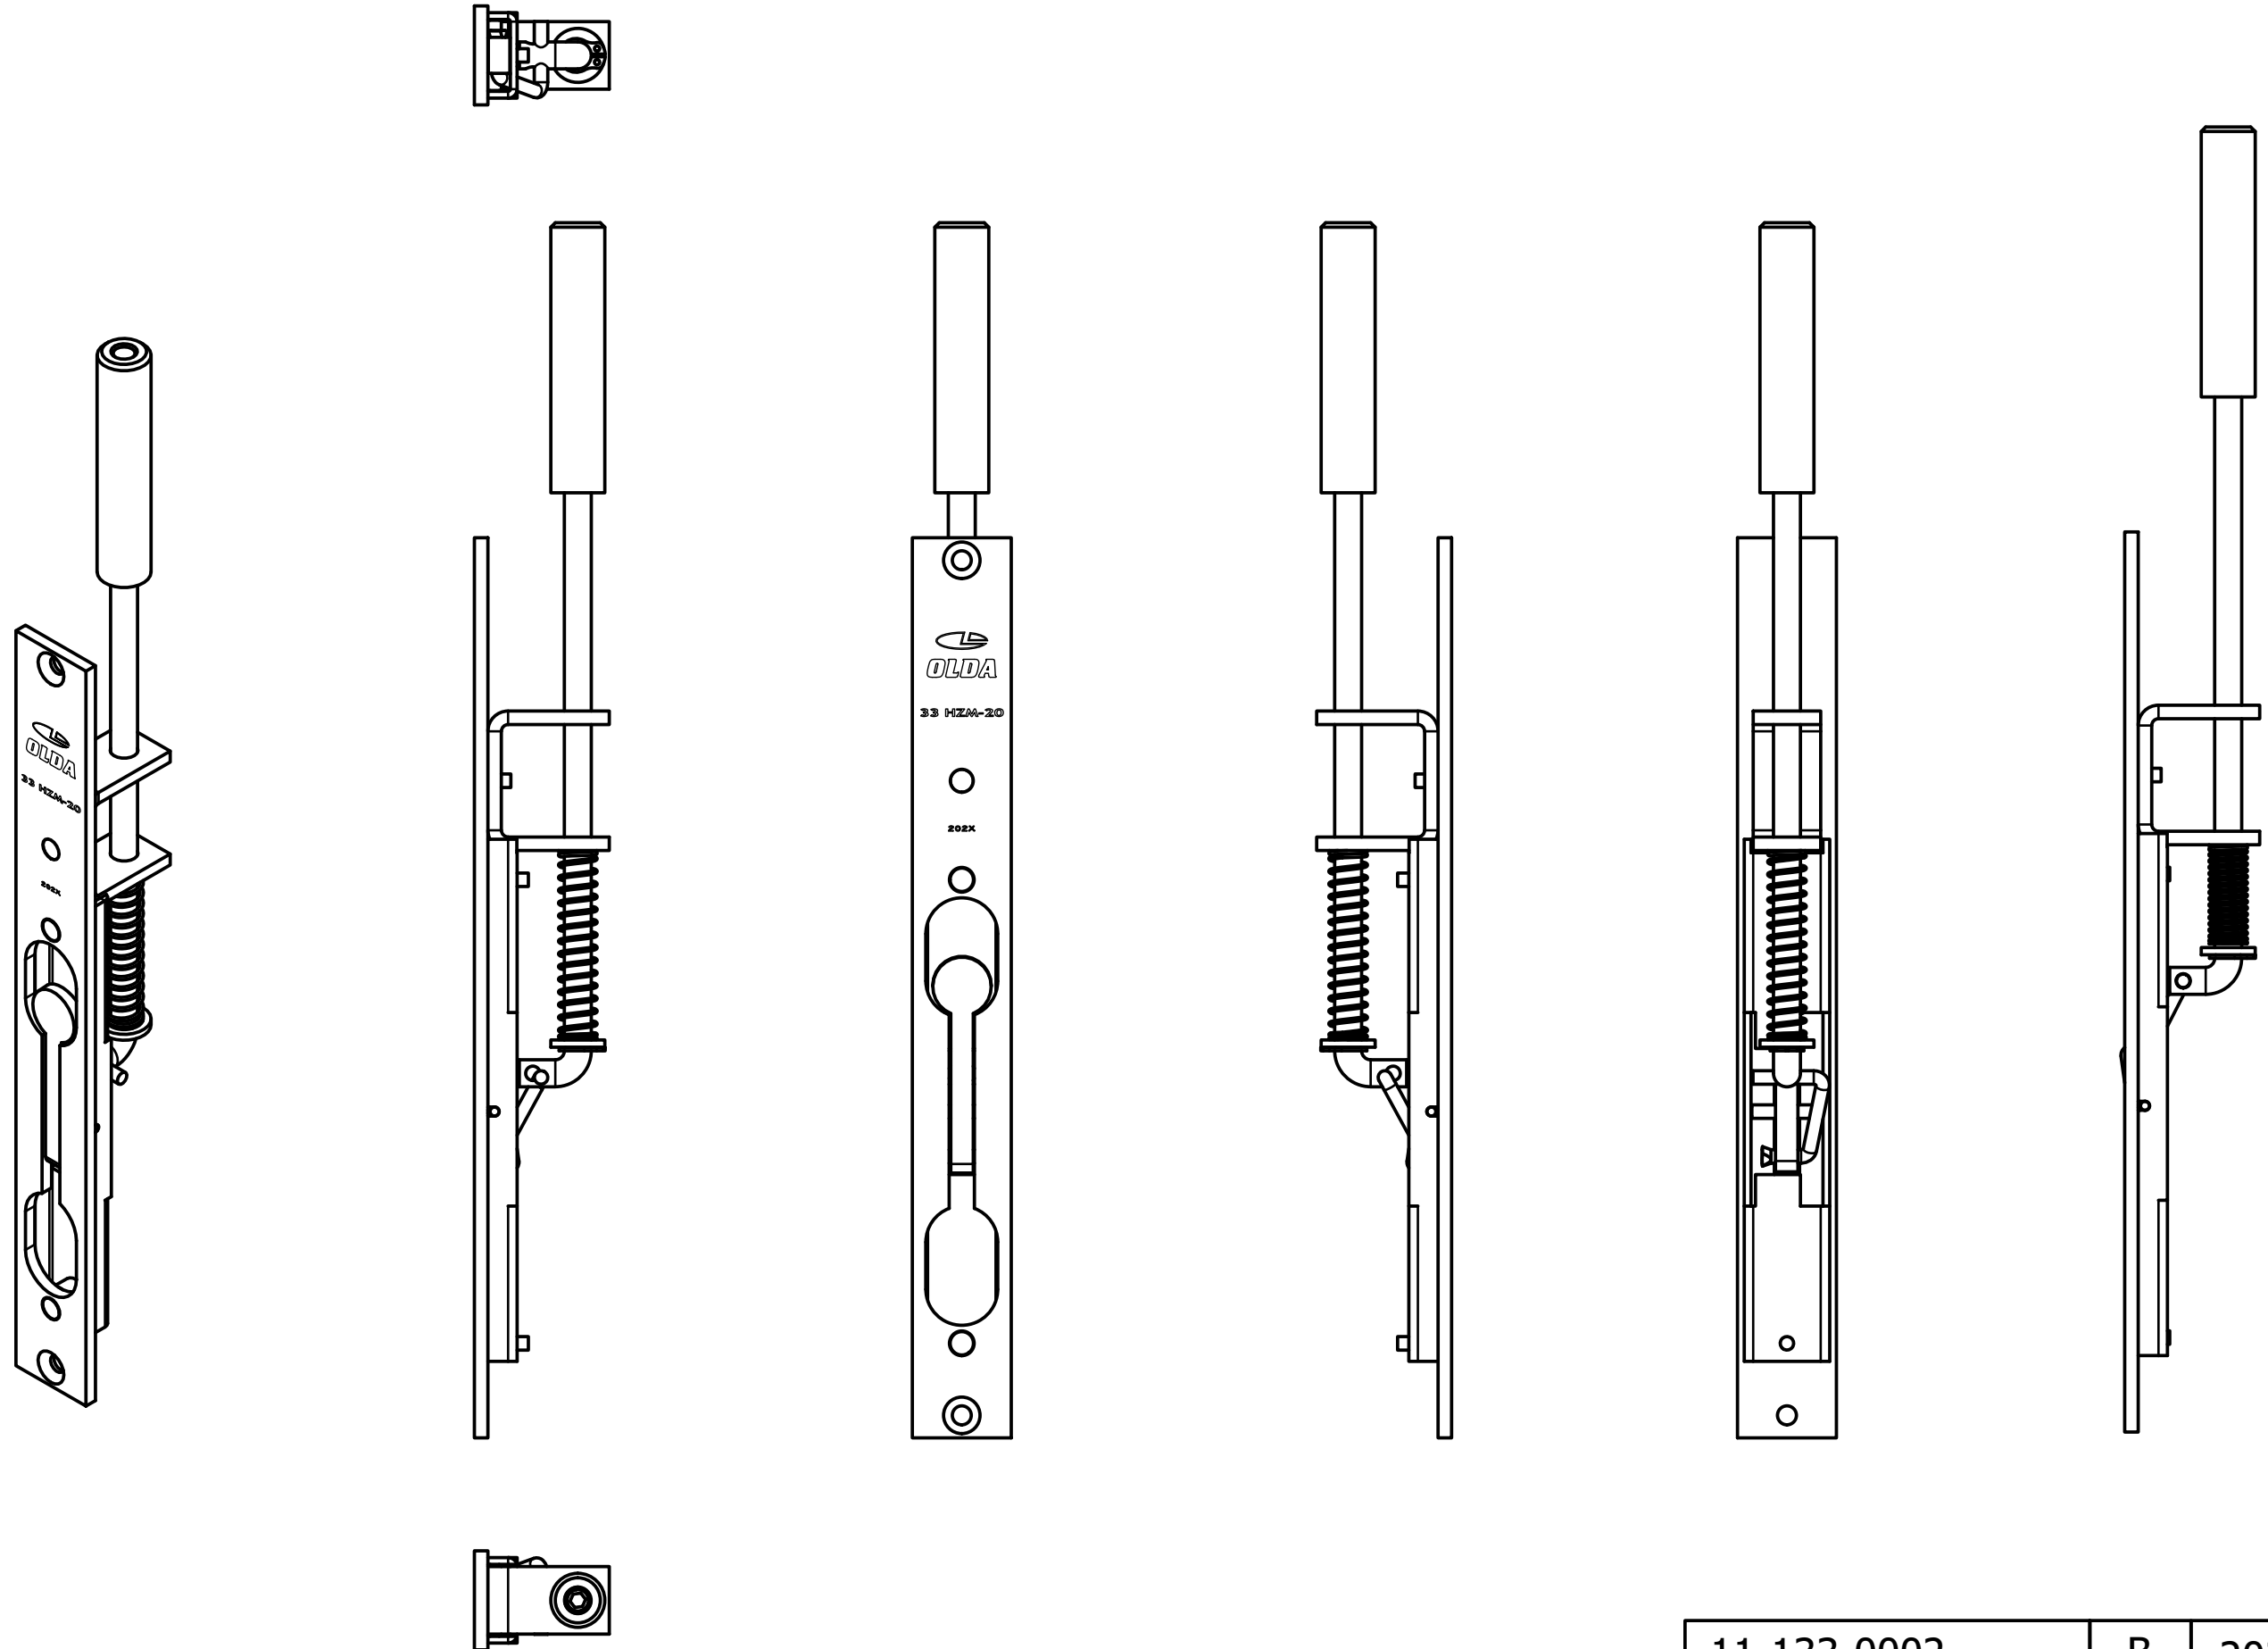

**OLDA 33 HZM-20 - manual flush bolt - bolt 60 mm**

view drawing

11-133-0002	B	2023-10-17
-------------	---	------------