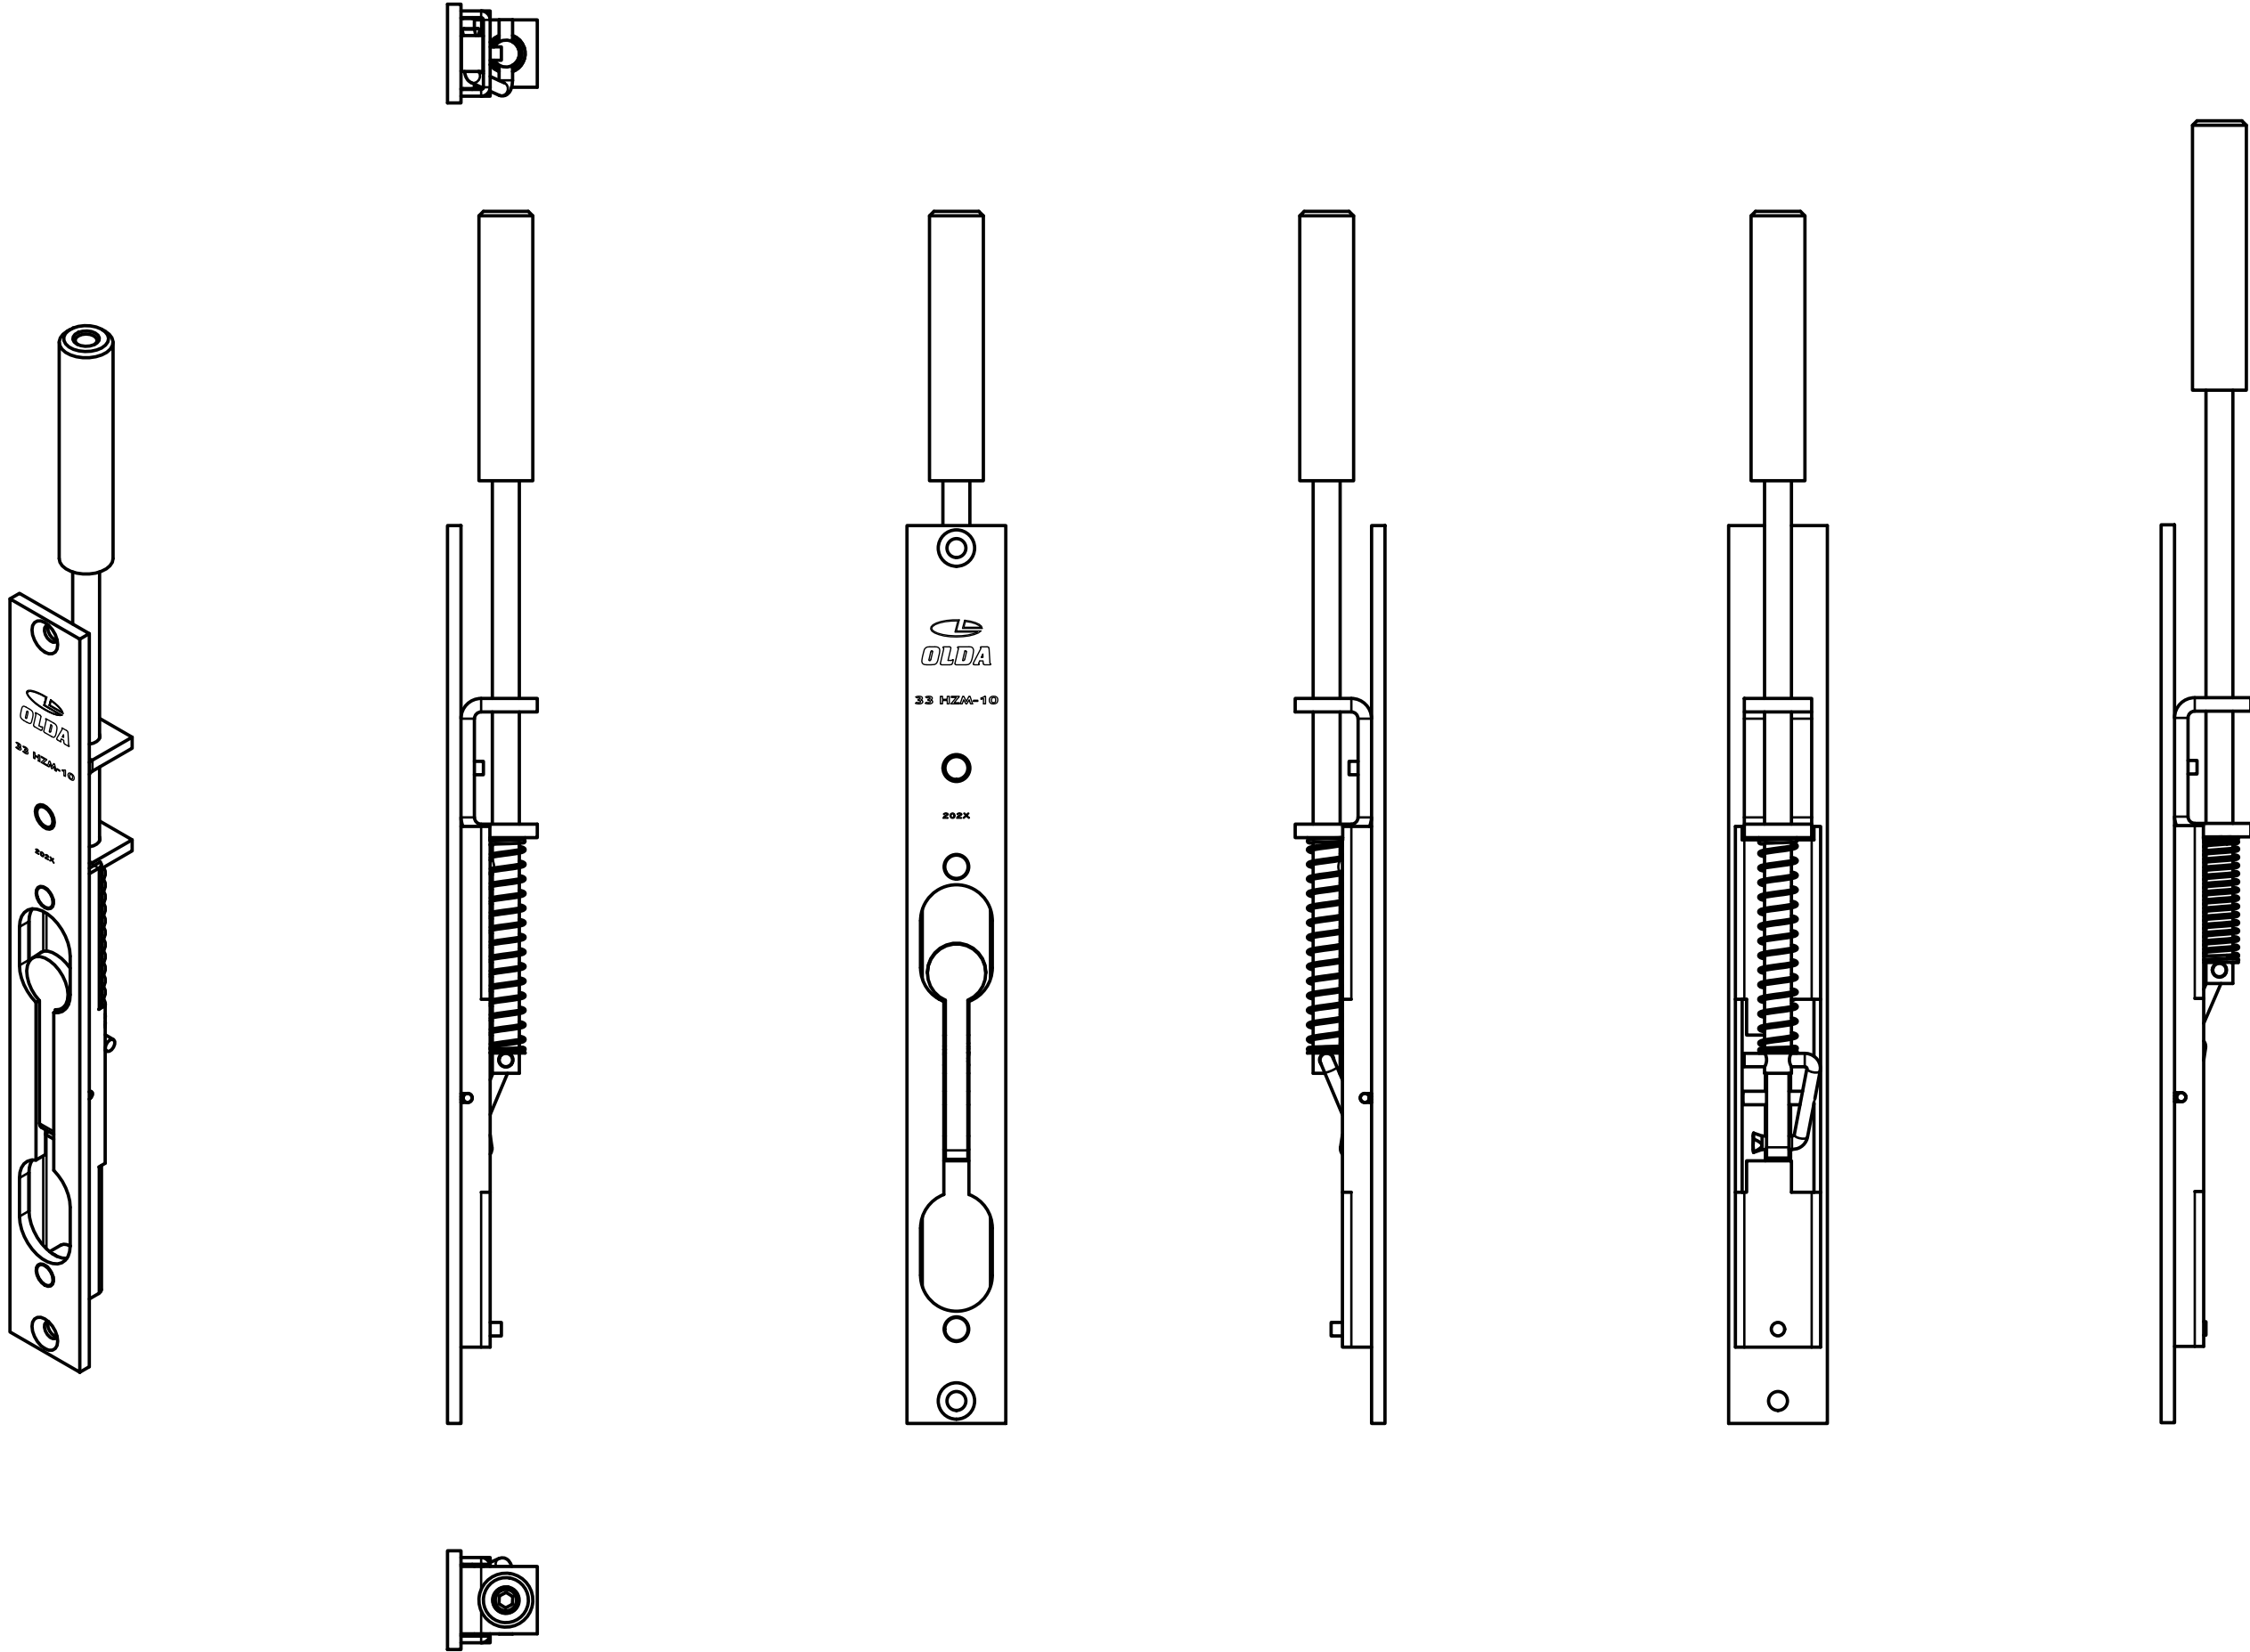

OLDA 33 HZM-10 – manual flush bolt – bolt 60 mm

view drawing

11-133-0003	A	2024-02-23
-------------	---	------------