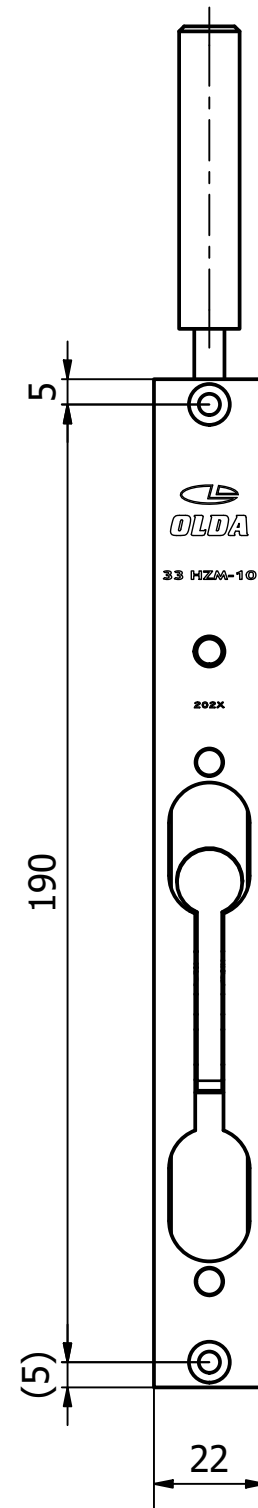

OLDA 33 HZM-10 – manual flush bolt – bolt 60 mm

dimension drawing