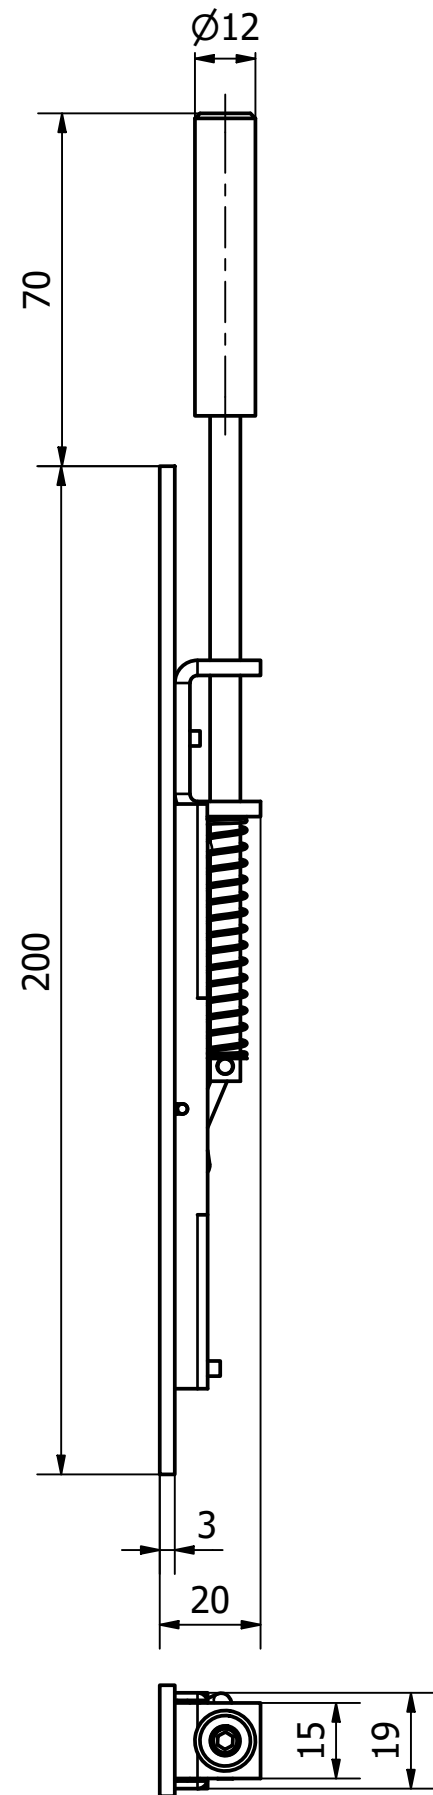

OLDA 33 HZM-10 – manual flush bolt – bolt 60 mm

dimension drawing