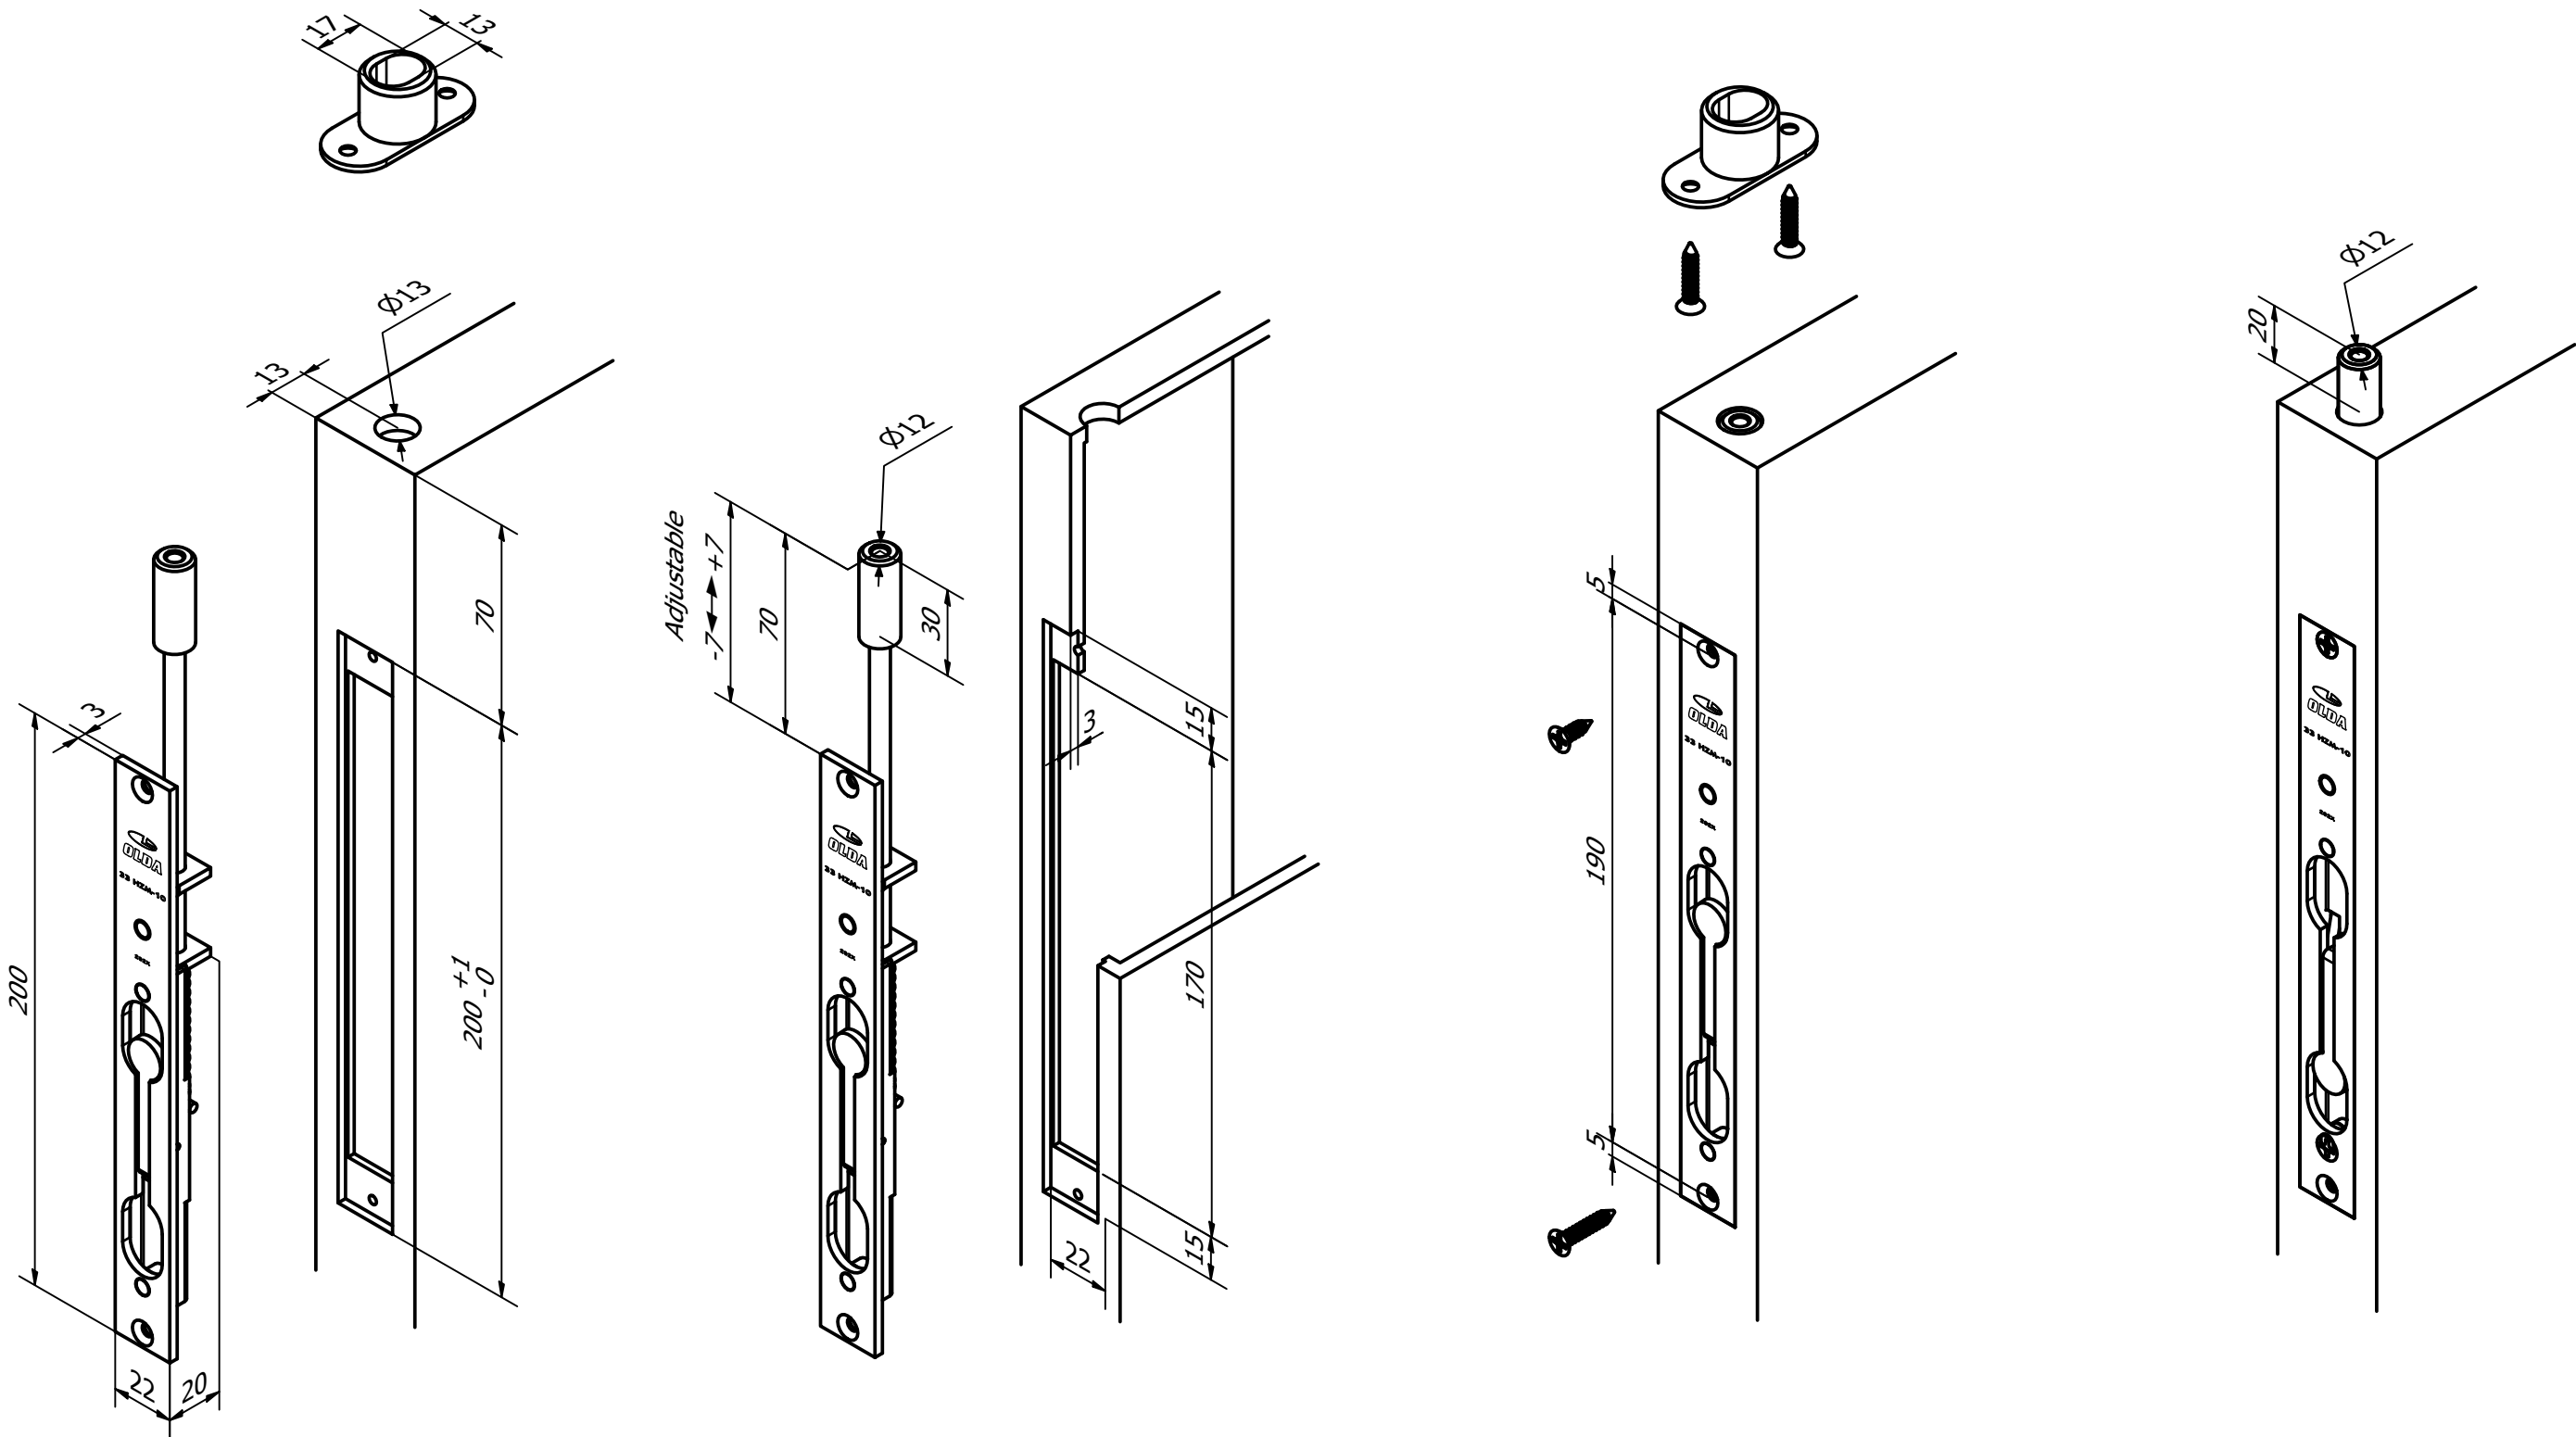

OLDA 33 HZM-10 – manual flush bolt – bolt 30 mm

mounting guide - internal fitting

11-033-0003	A	2024-02-23
-------------	---	------------