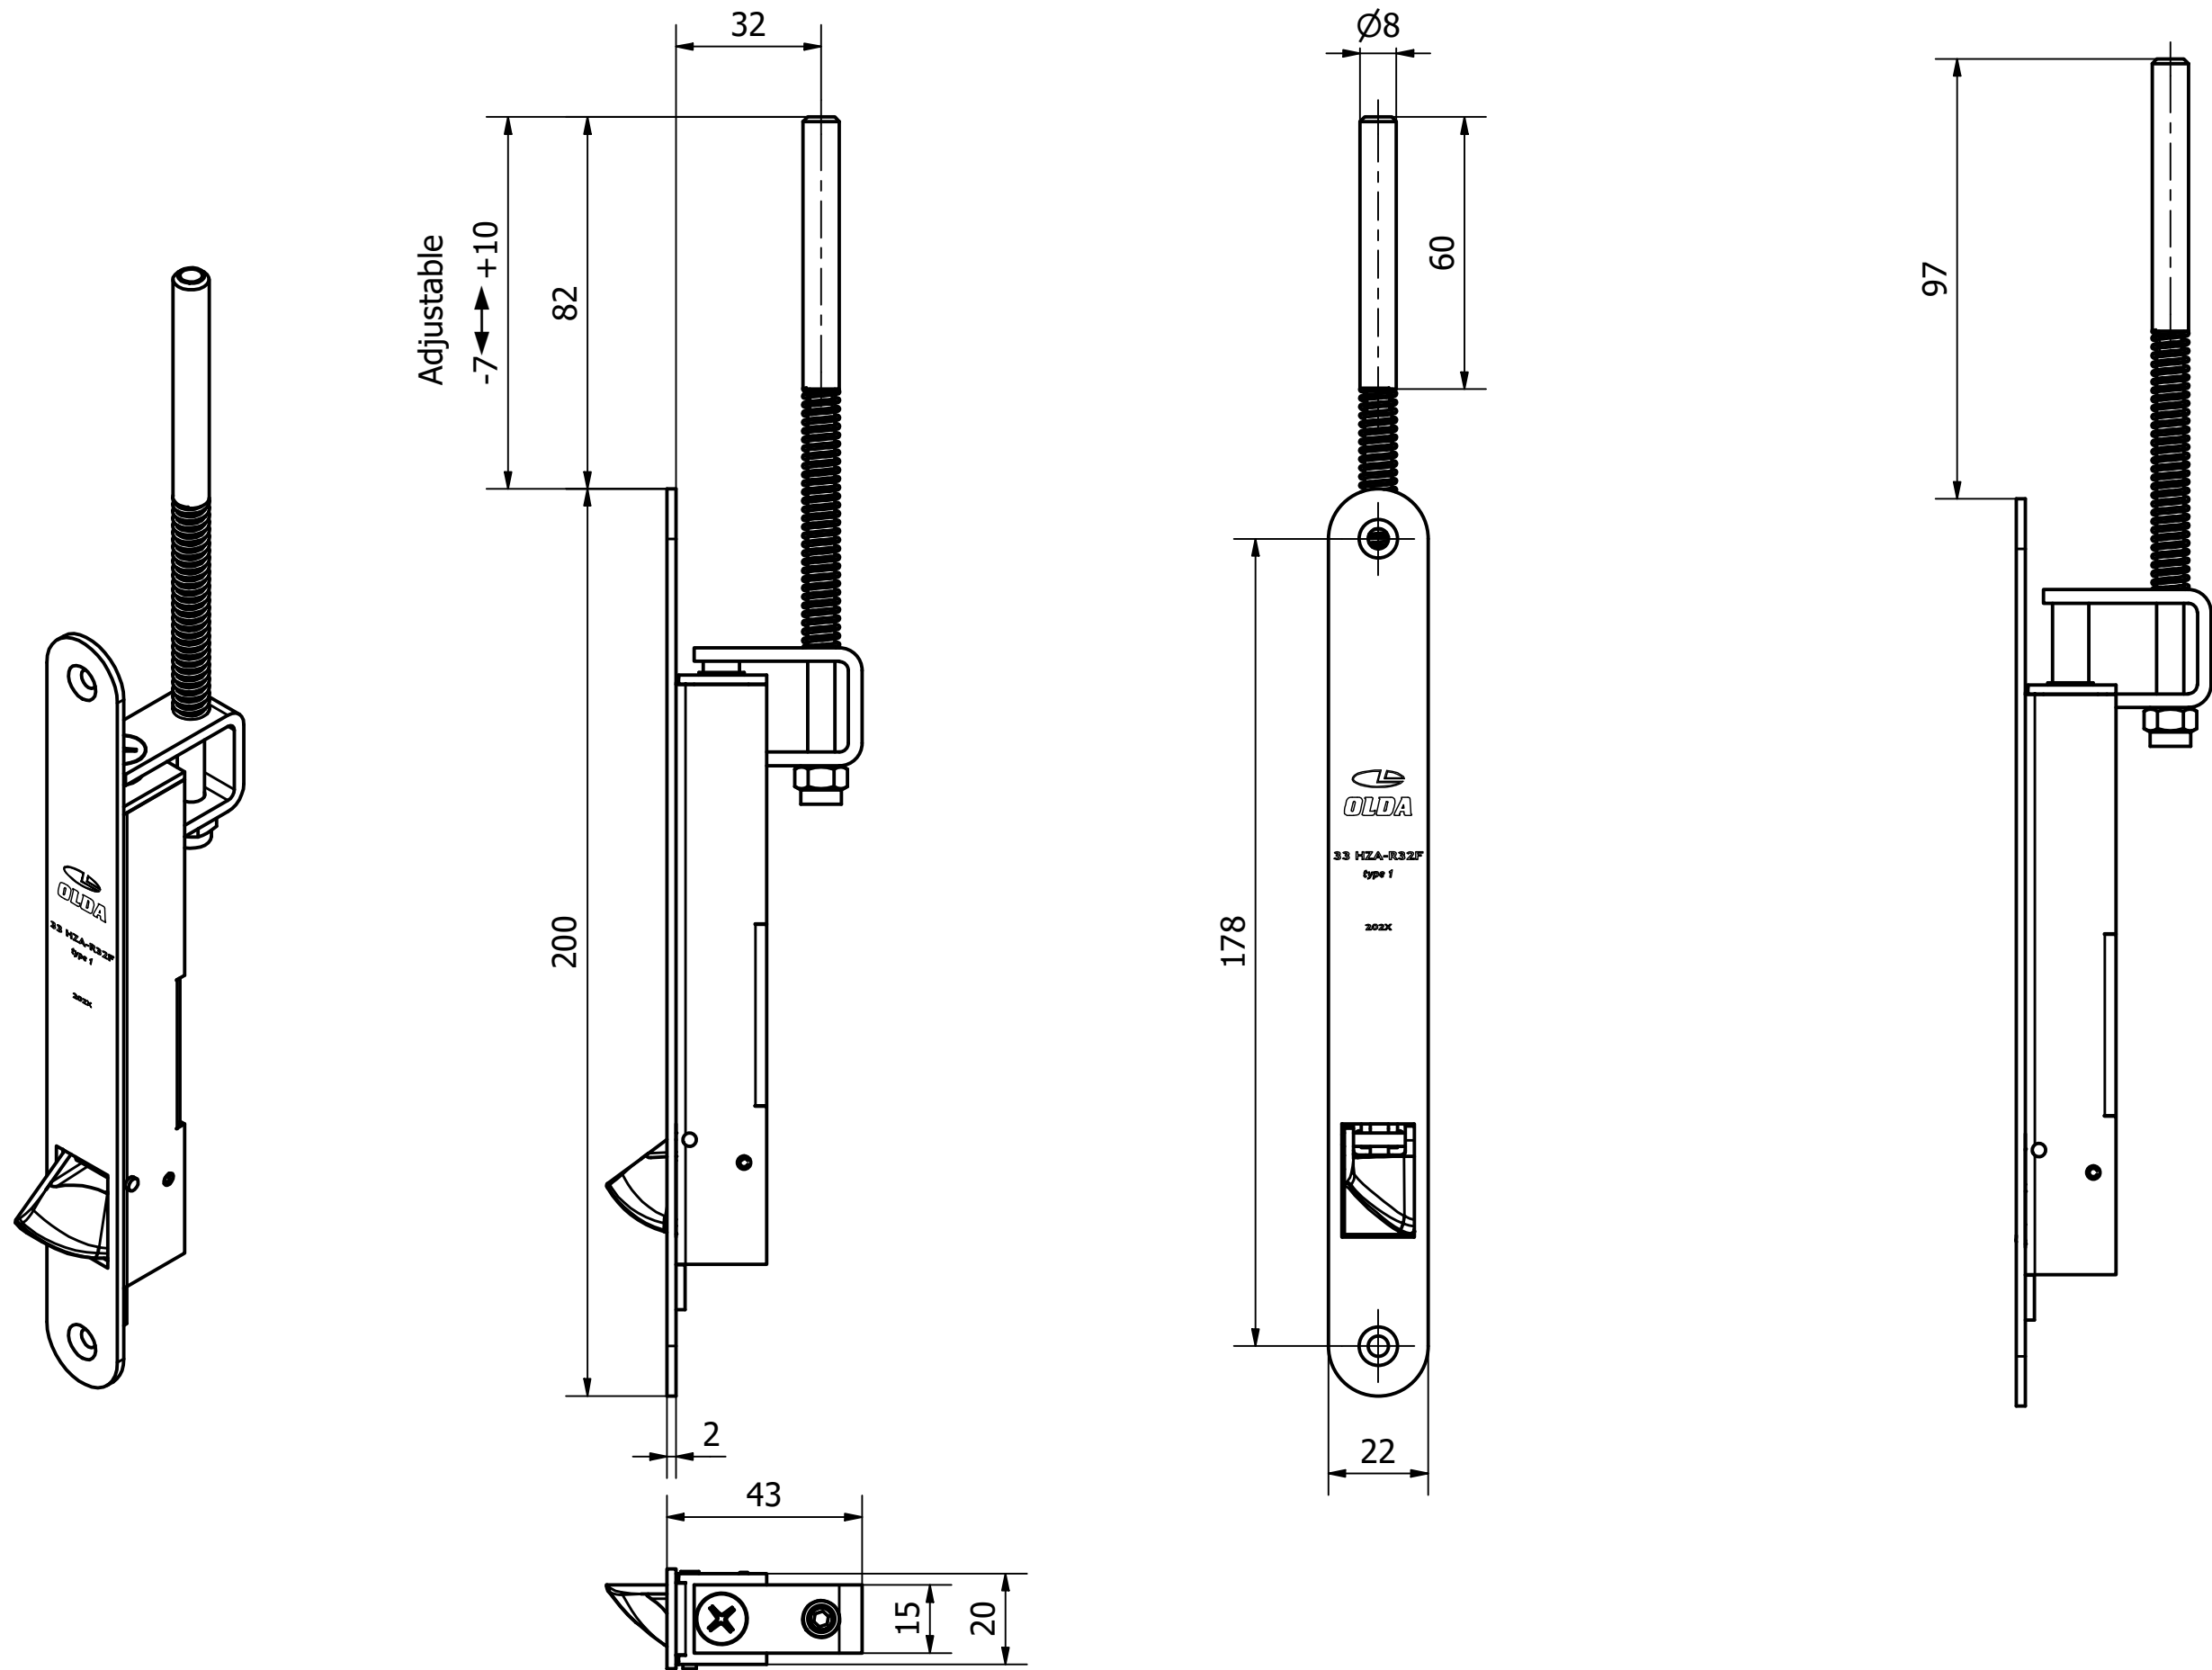

OLDA 33 HZA-R32F - type 1 - automatic flush bolt - bolt Ø8x60 mm

dimension drawing

10-133-1013	C	2024-05-21
-------------	---	------------