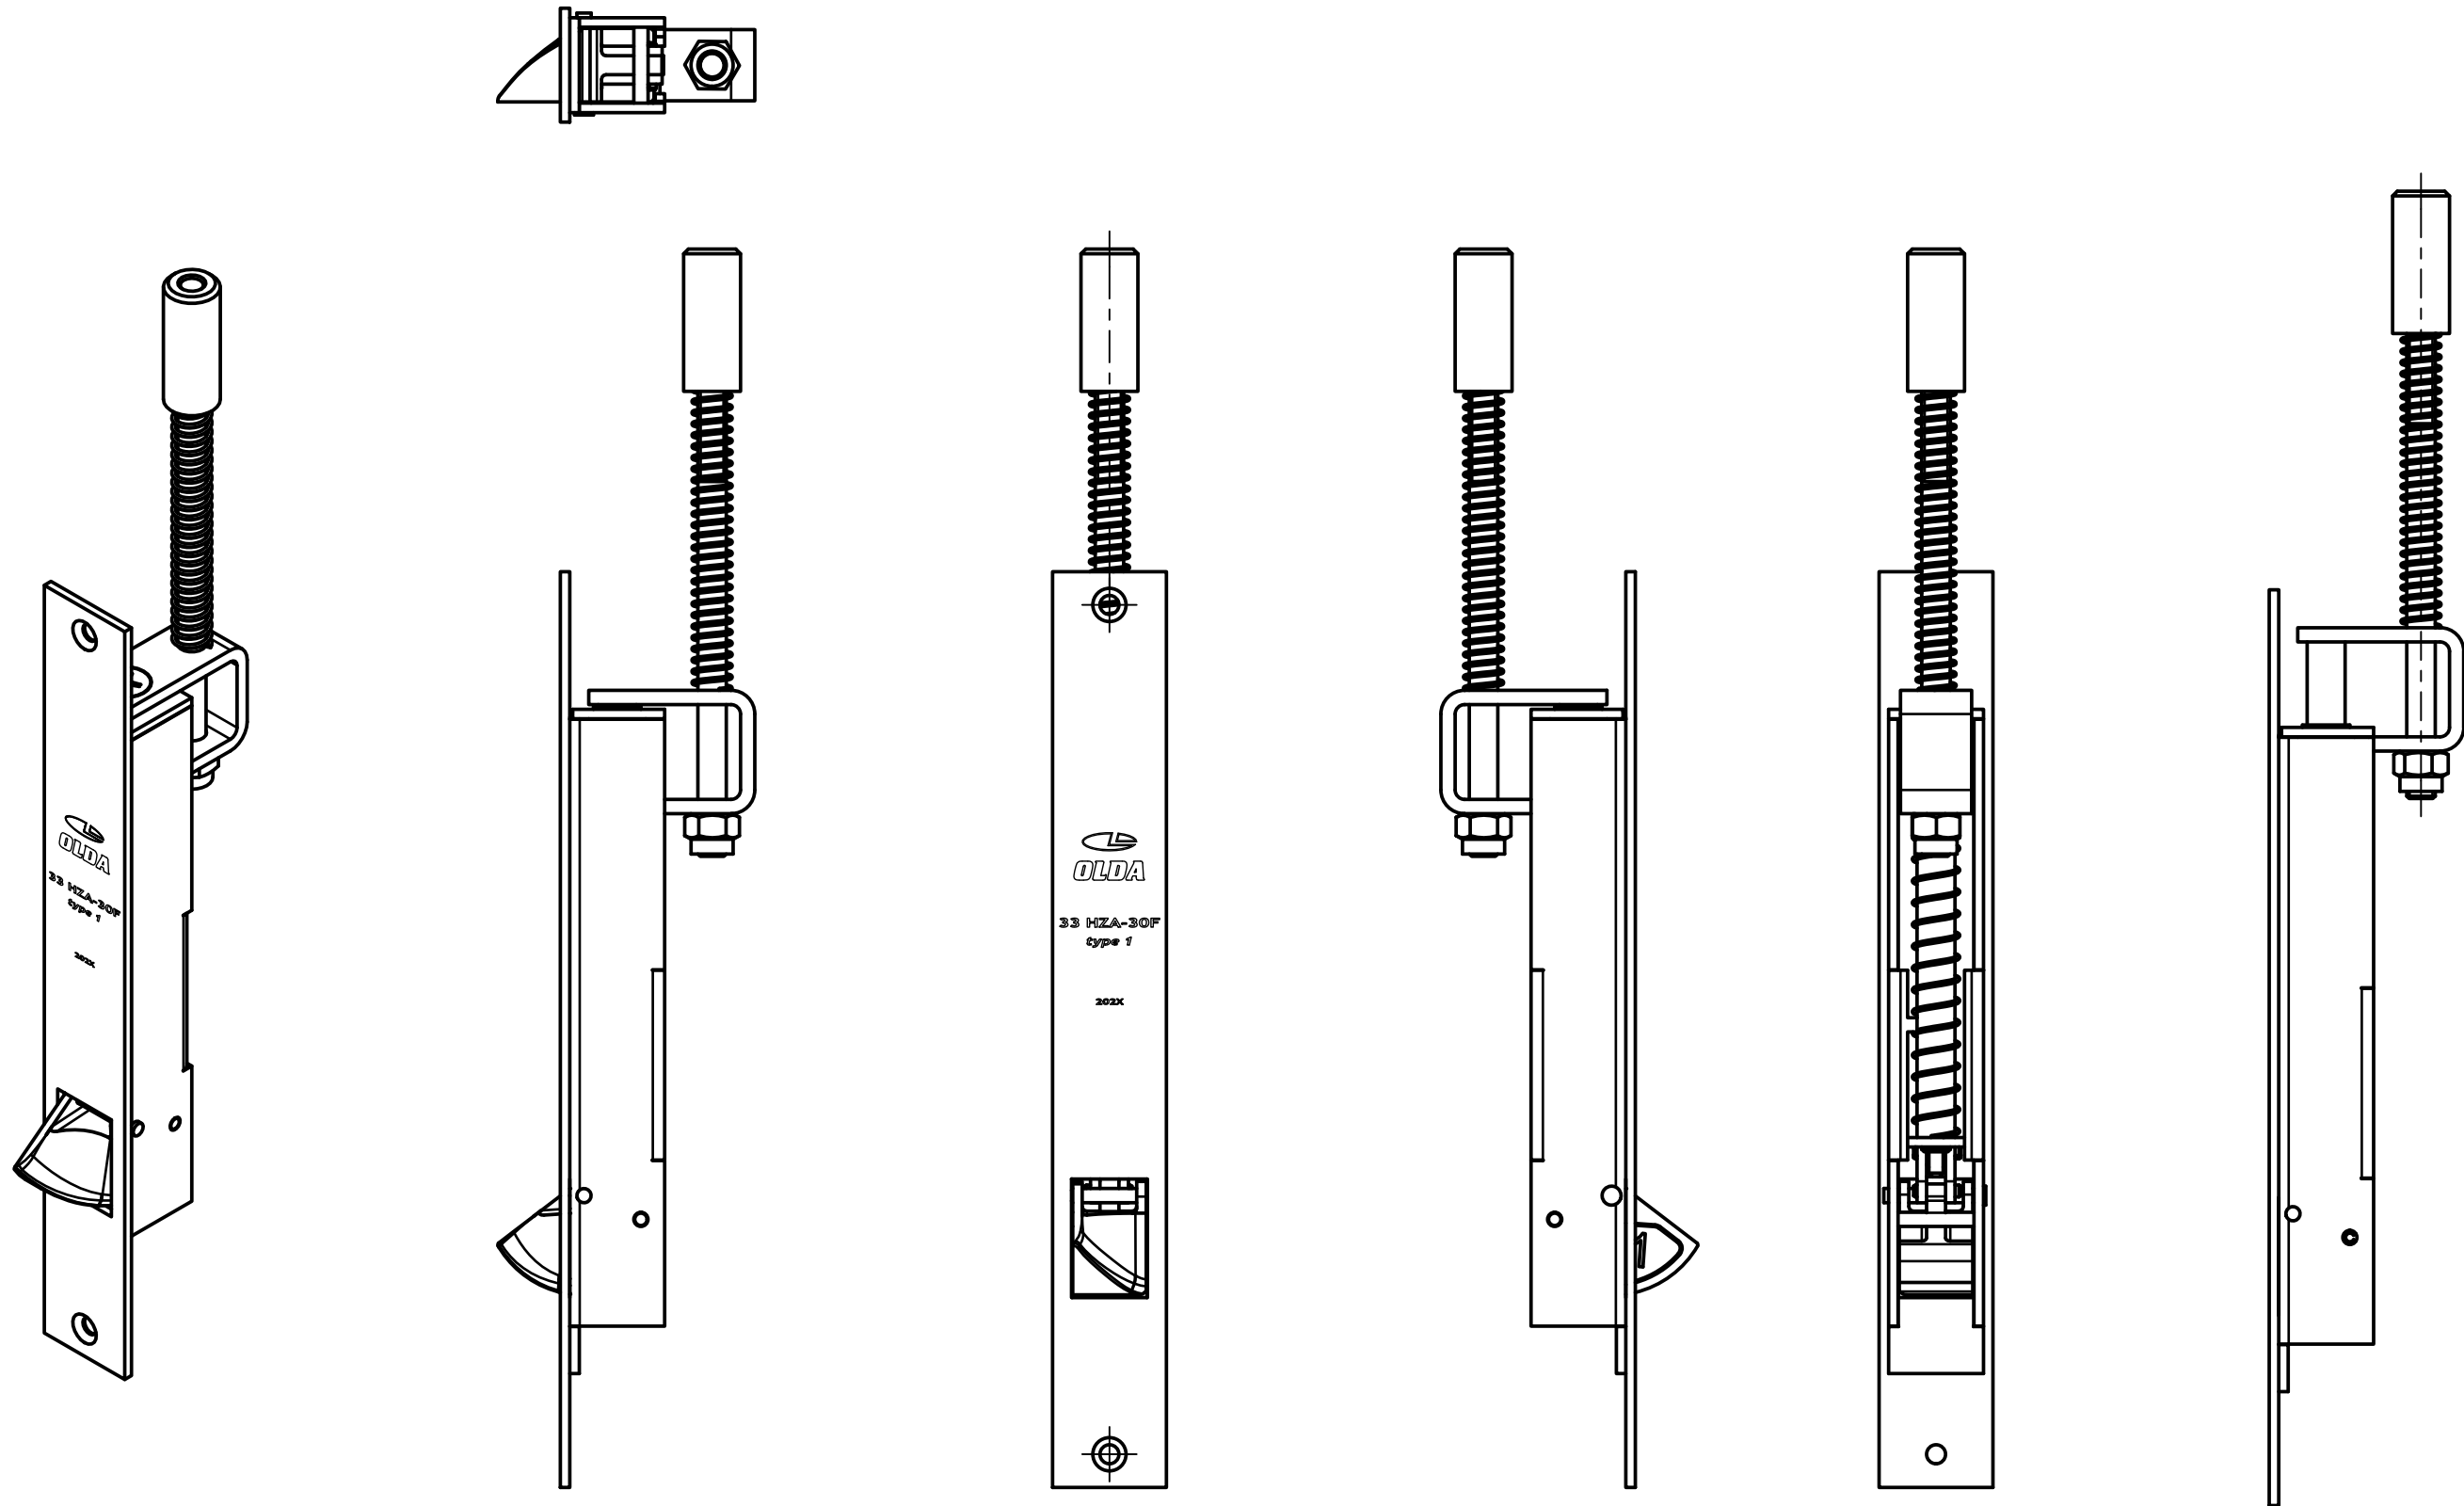

OLDA 33 HZA-30F - type 1 - automatic flush bolt

view drawing

10-033-1002	B	2023-10-04
-------------	---	------------