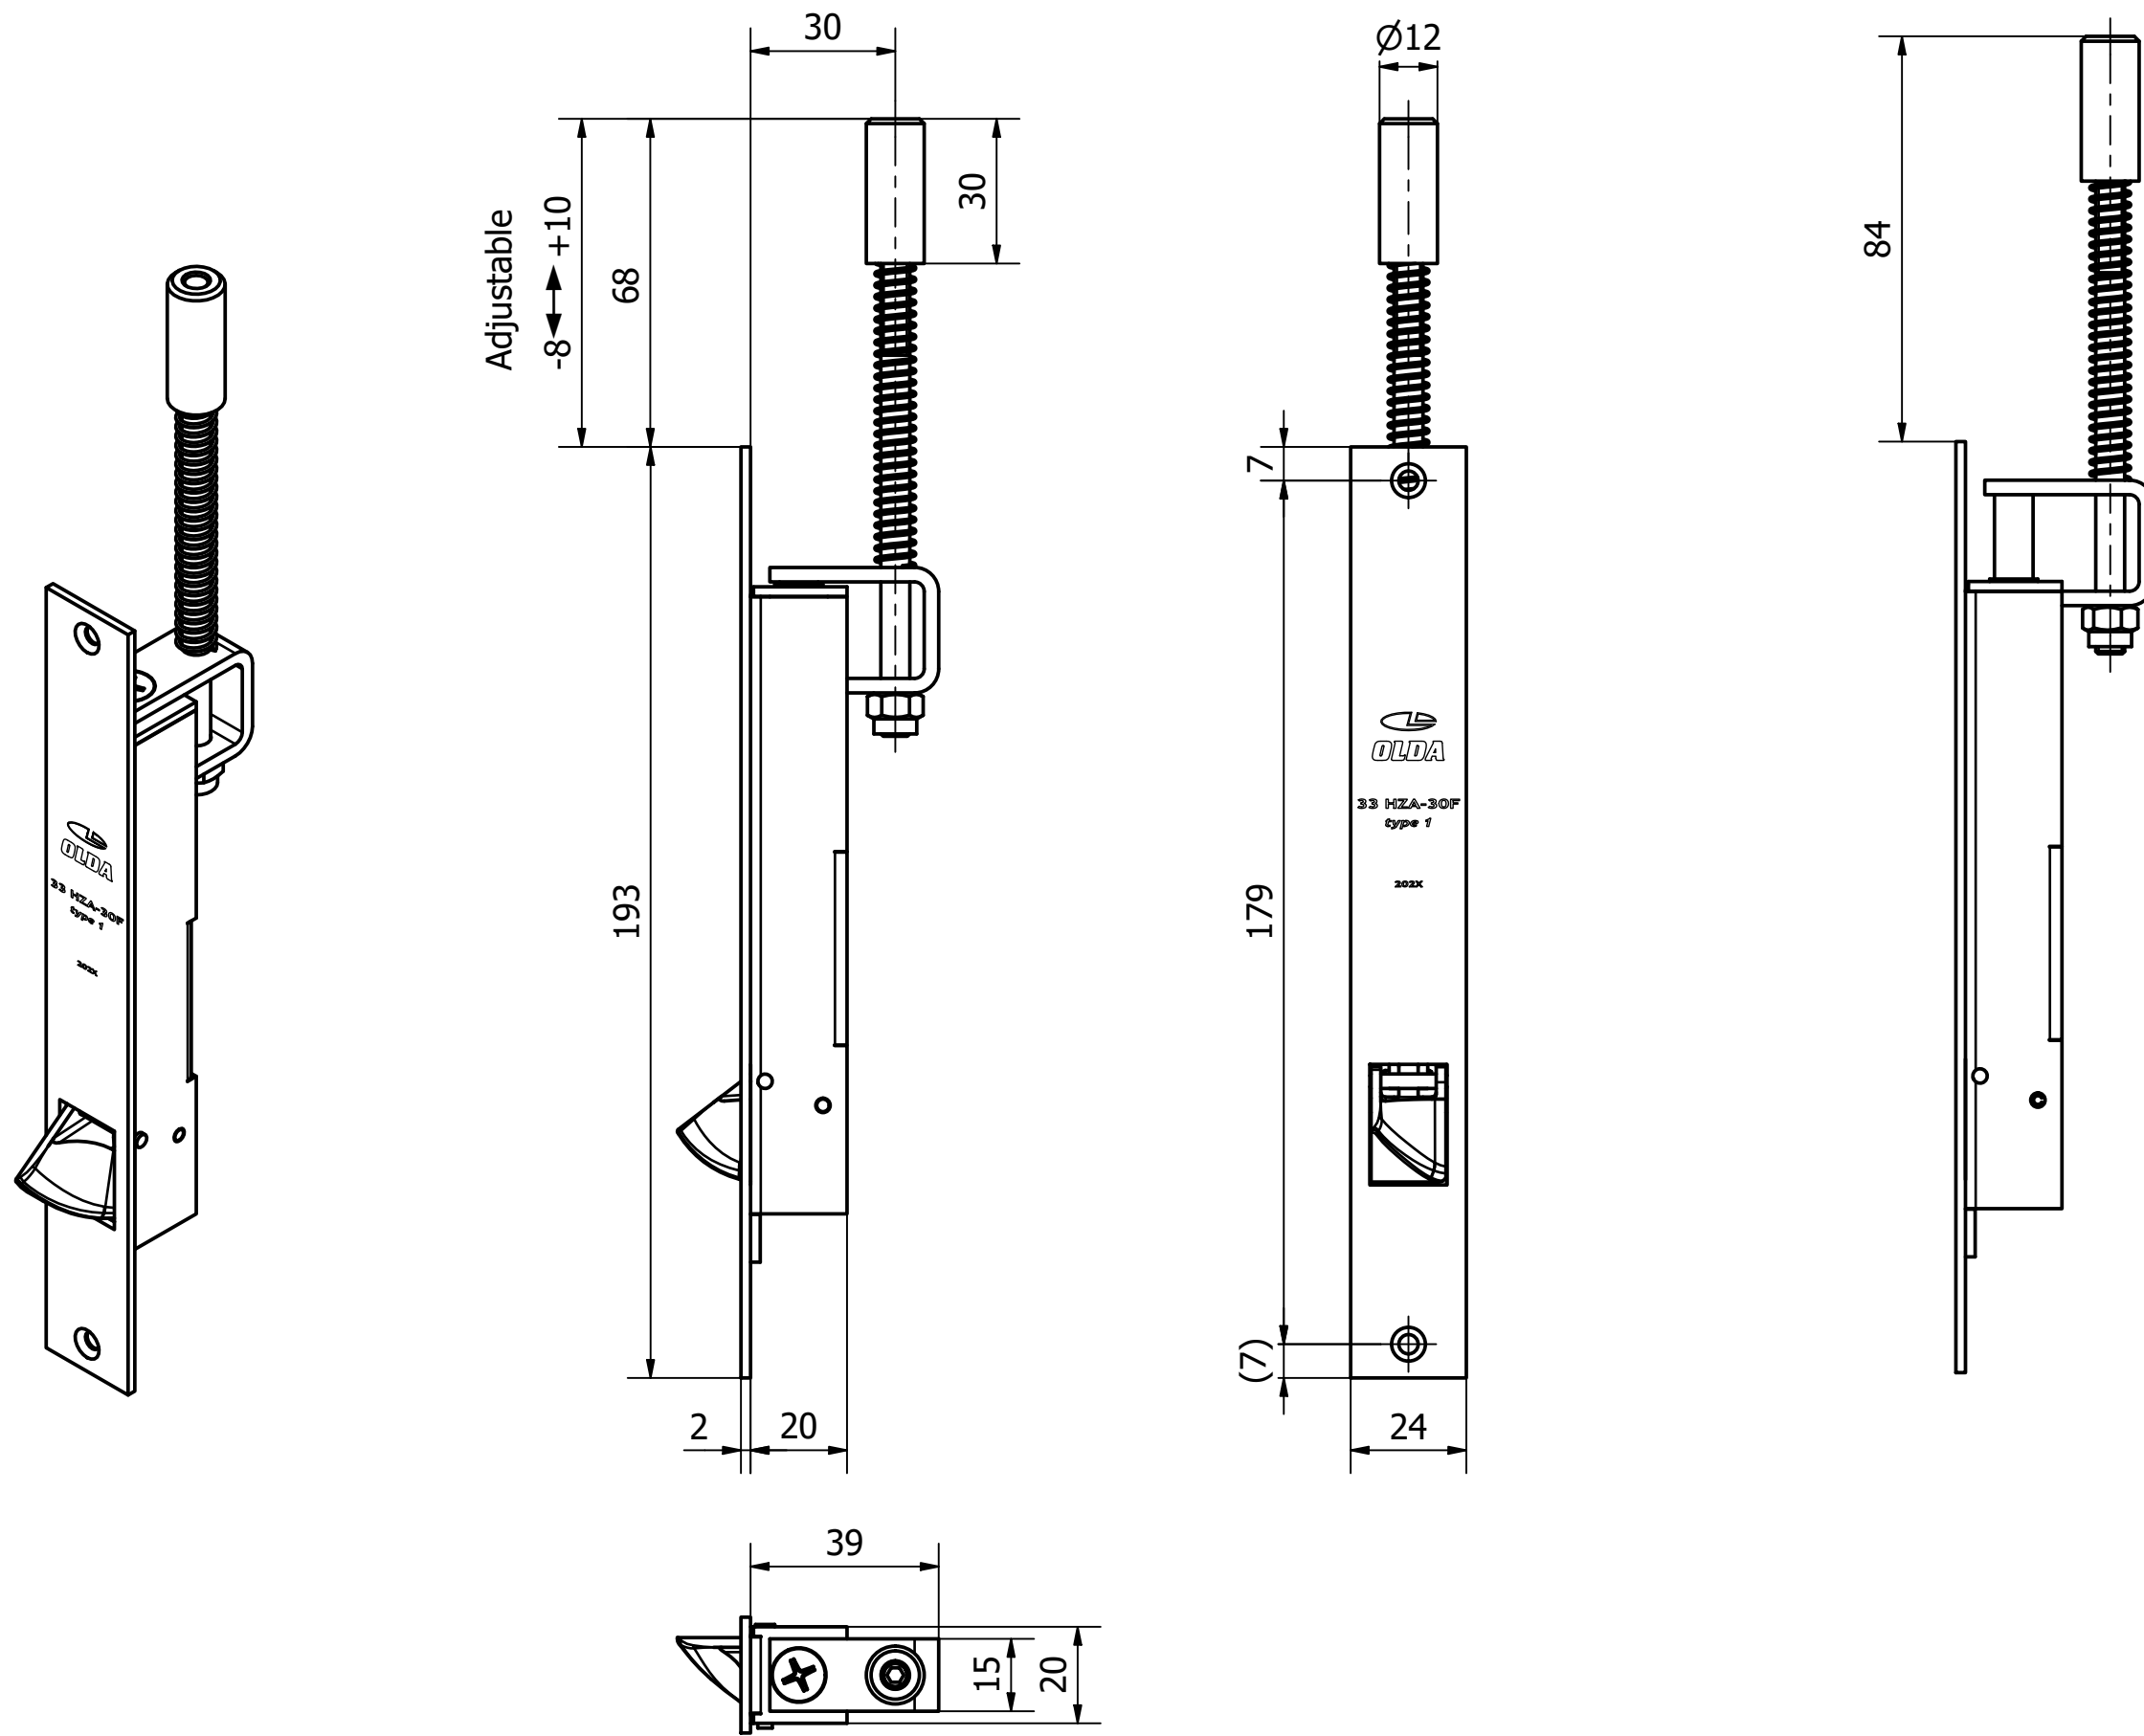

OLDA 33 HZA-30F - type 1 - automatic flush bolt

dimension drawing

10-033-1002	B	2023-10-04
-------------	---	------------