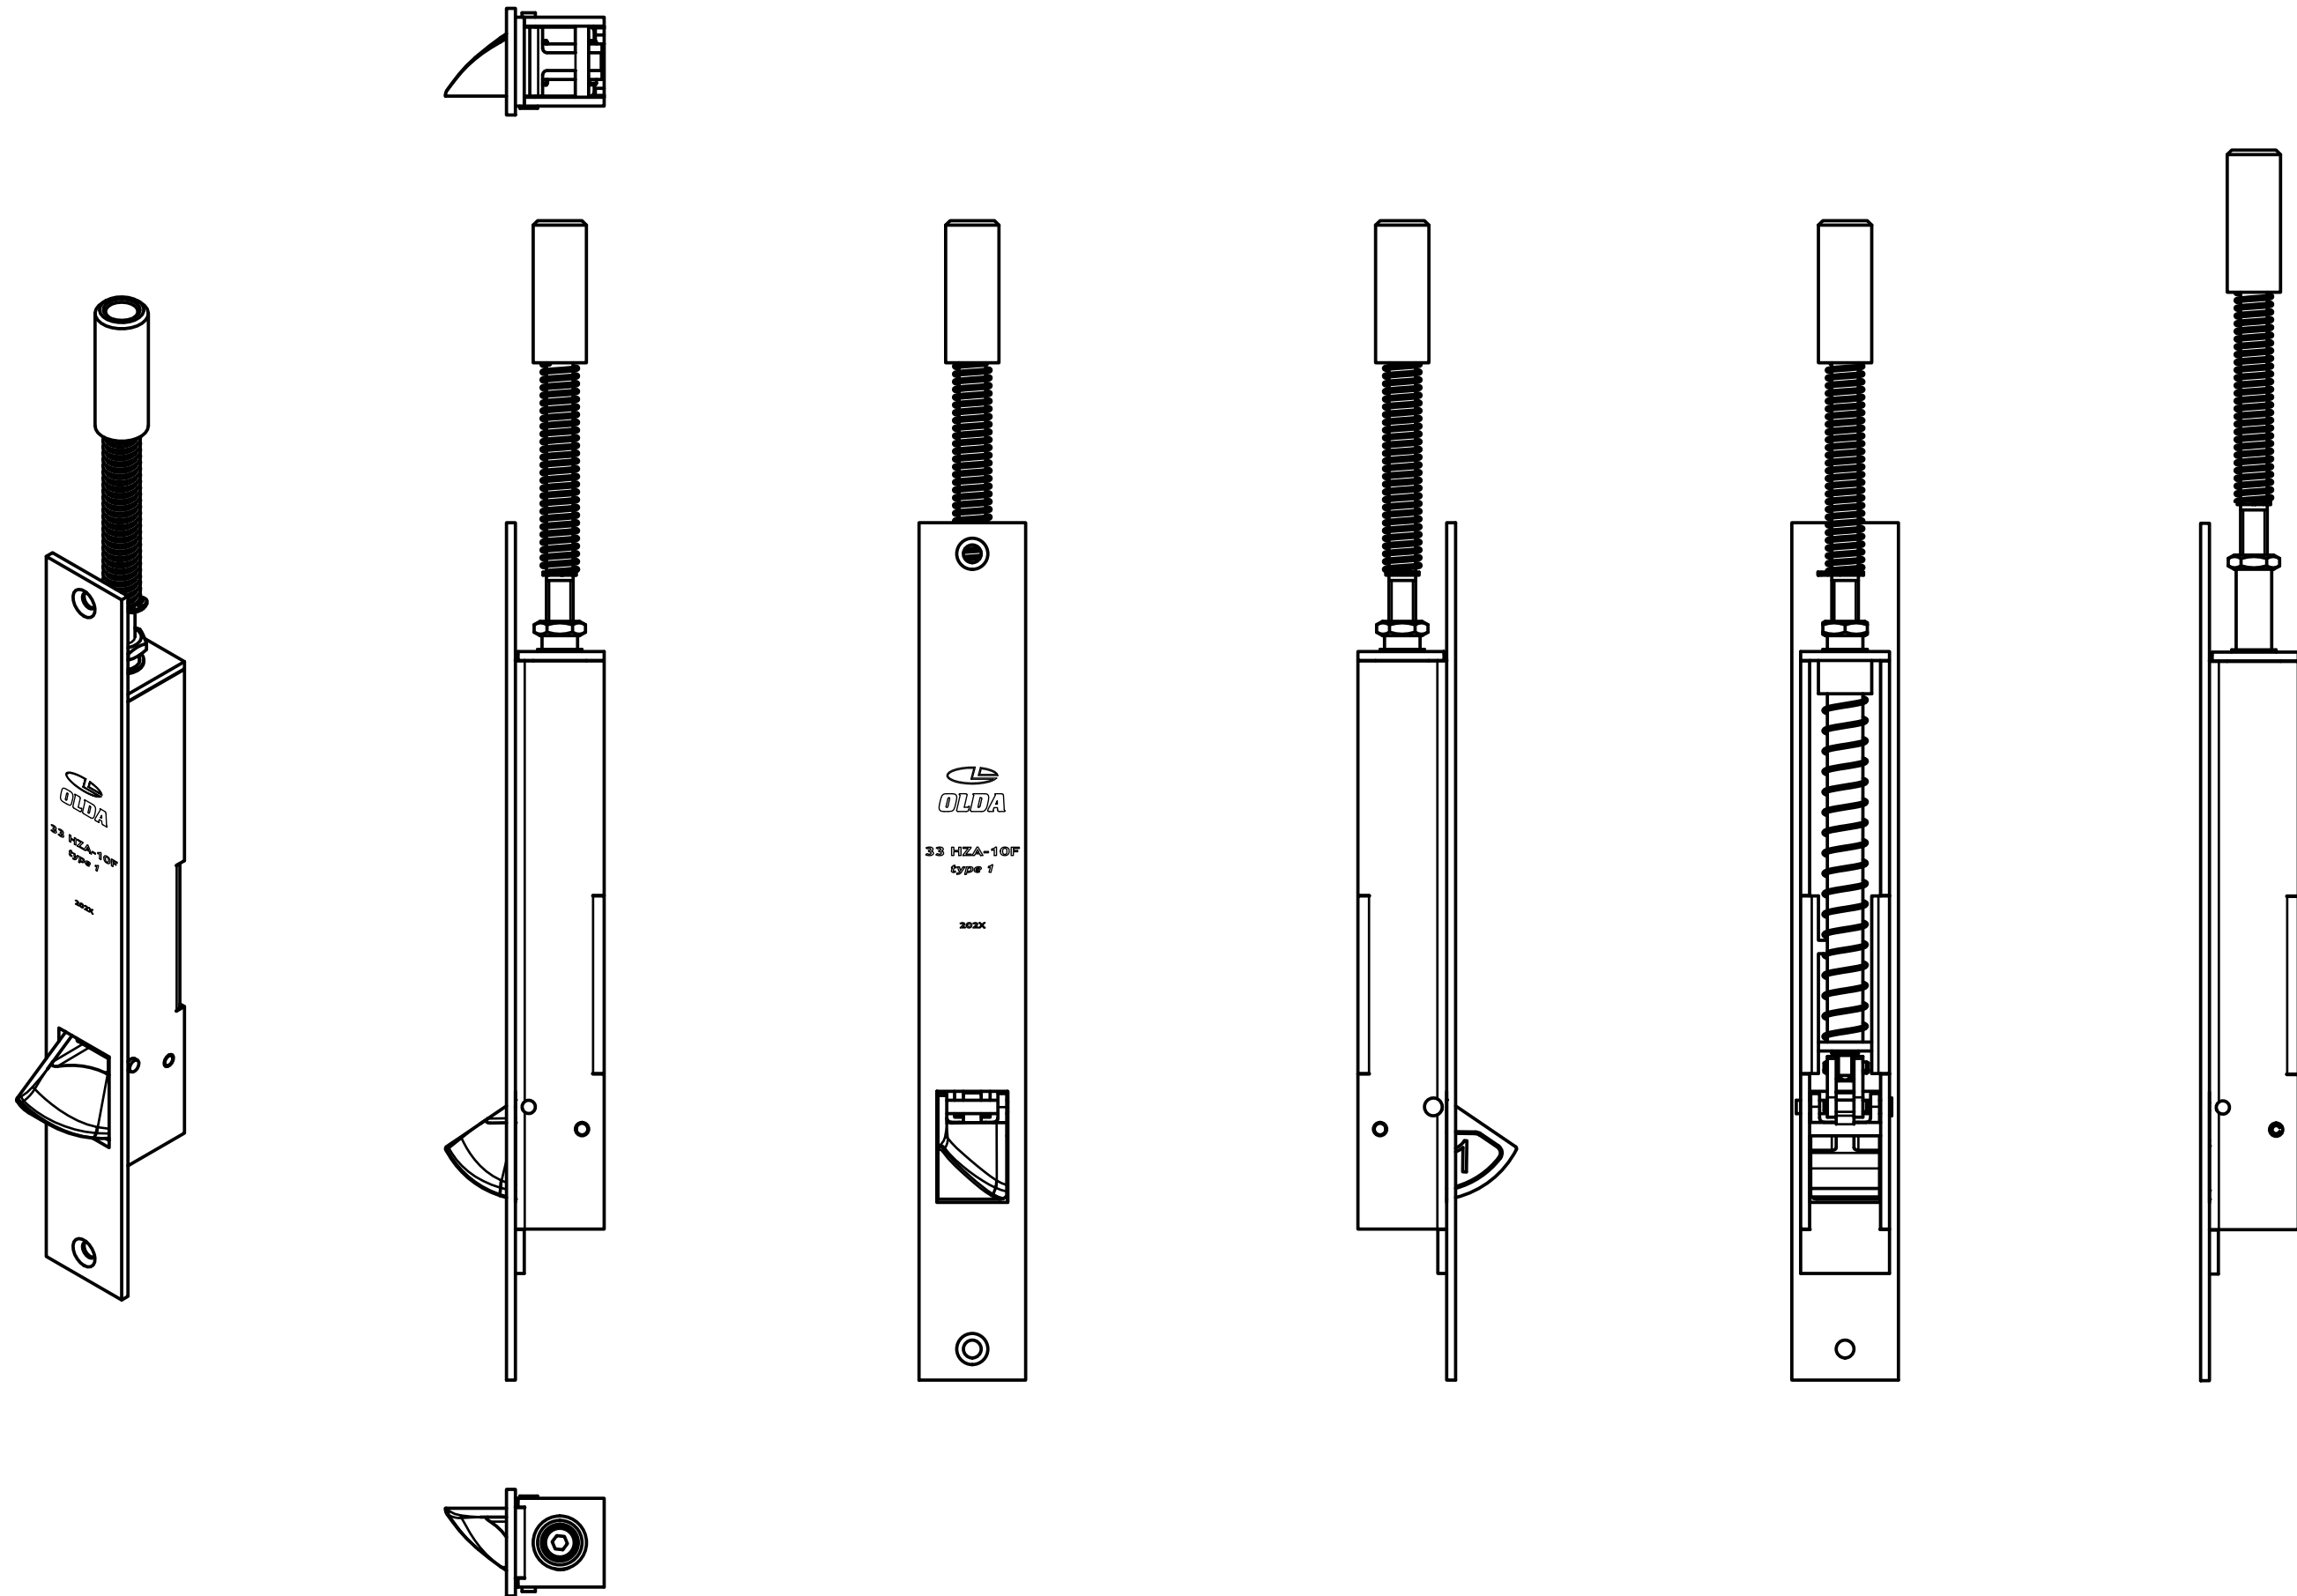

OLDA 33 HZA-10F - type 1 - automatic flush bolt

view drawing

10-033-1001	A	2023-09-29
-------------	---	------------