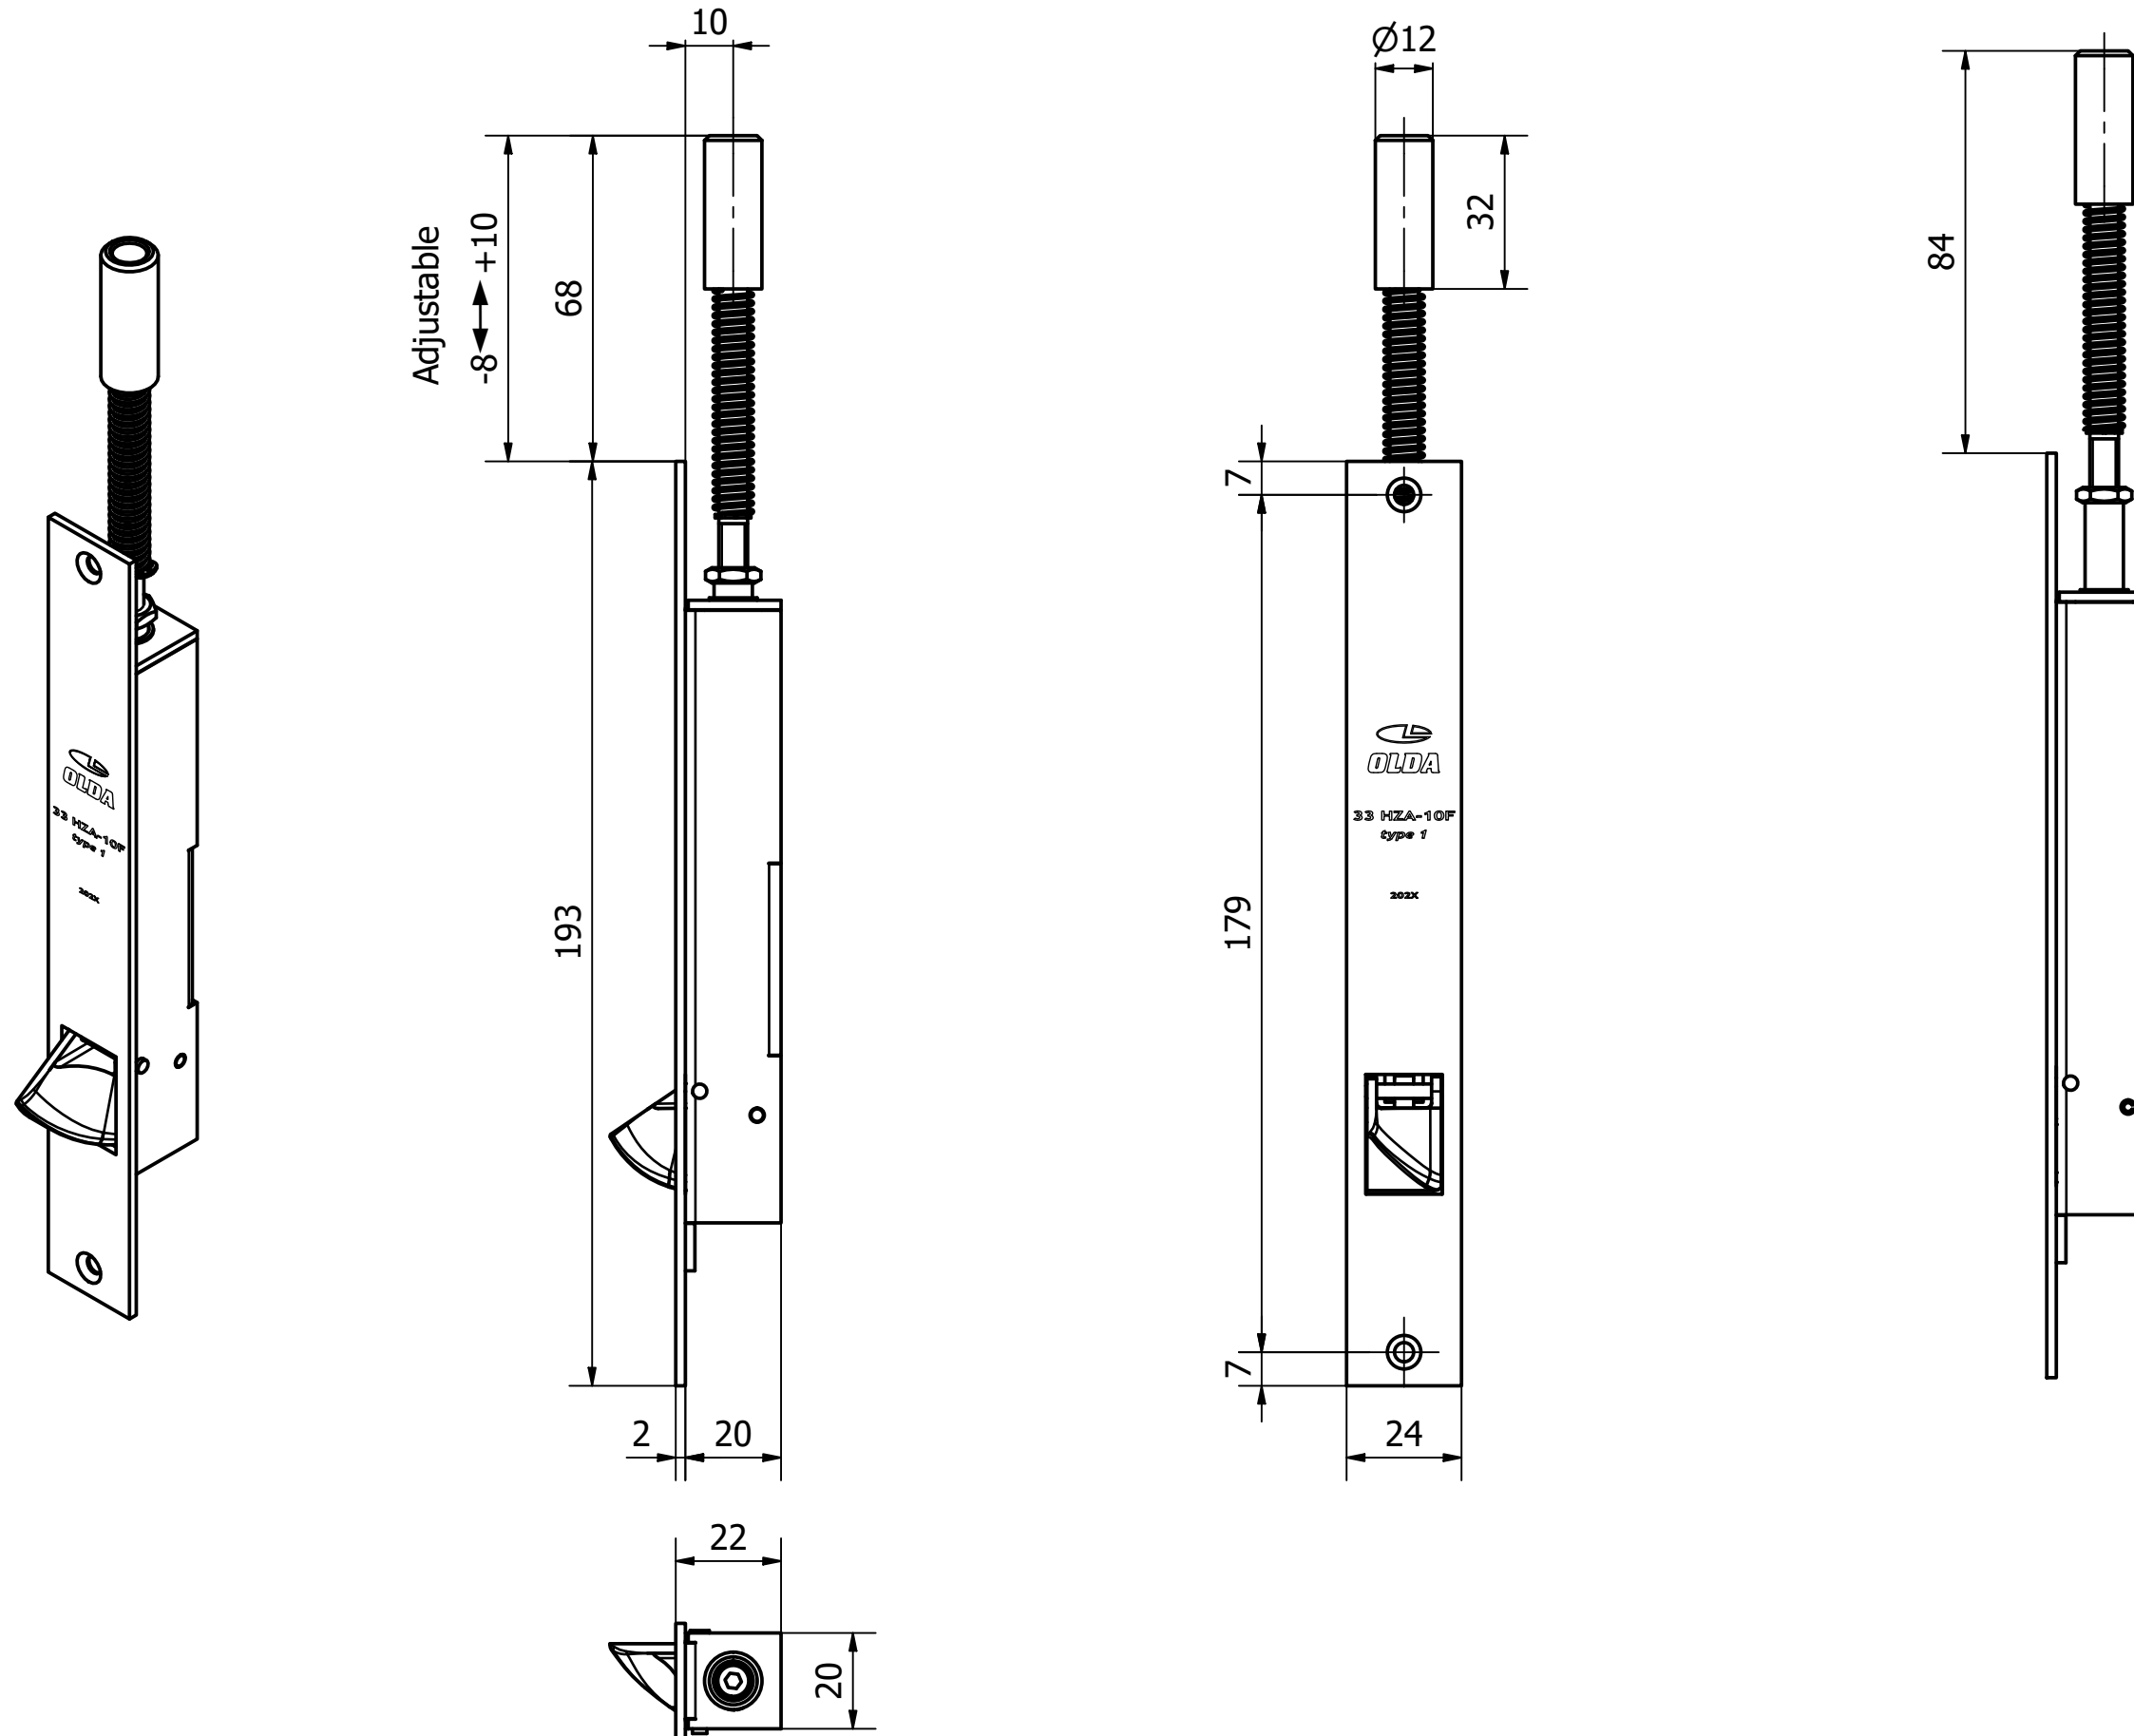

OLDA 33 HZA-10F - type 1 - automatic flush bolt

dimension drawing

10-033-1001	A	2023-09-29
-------------	---	------------