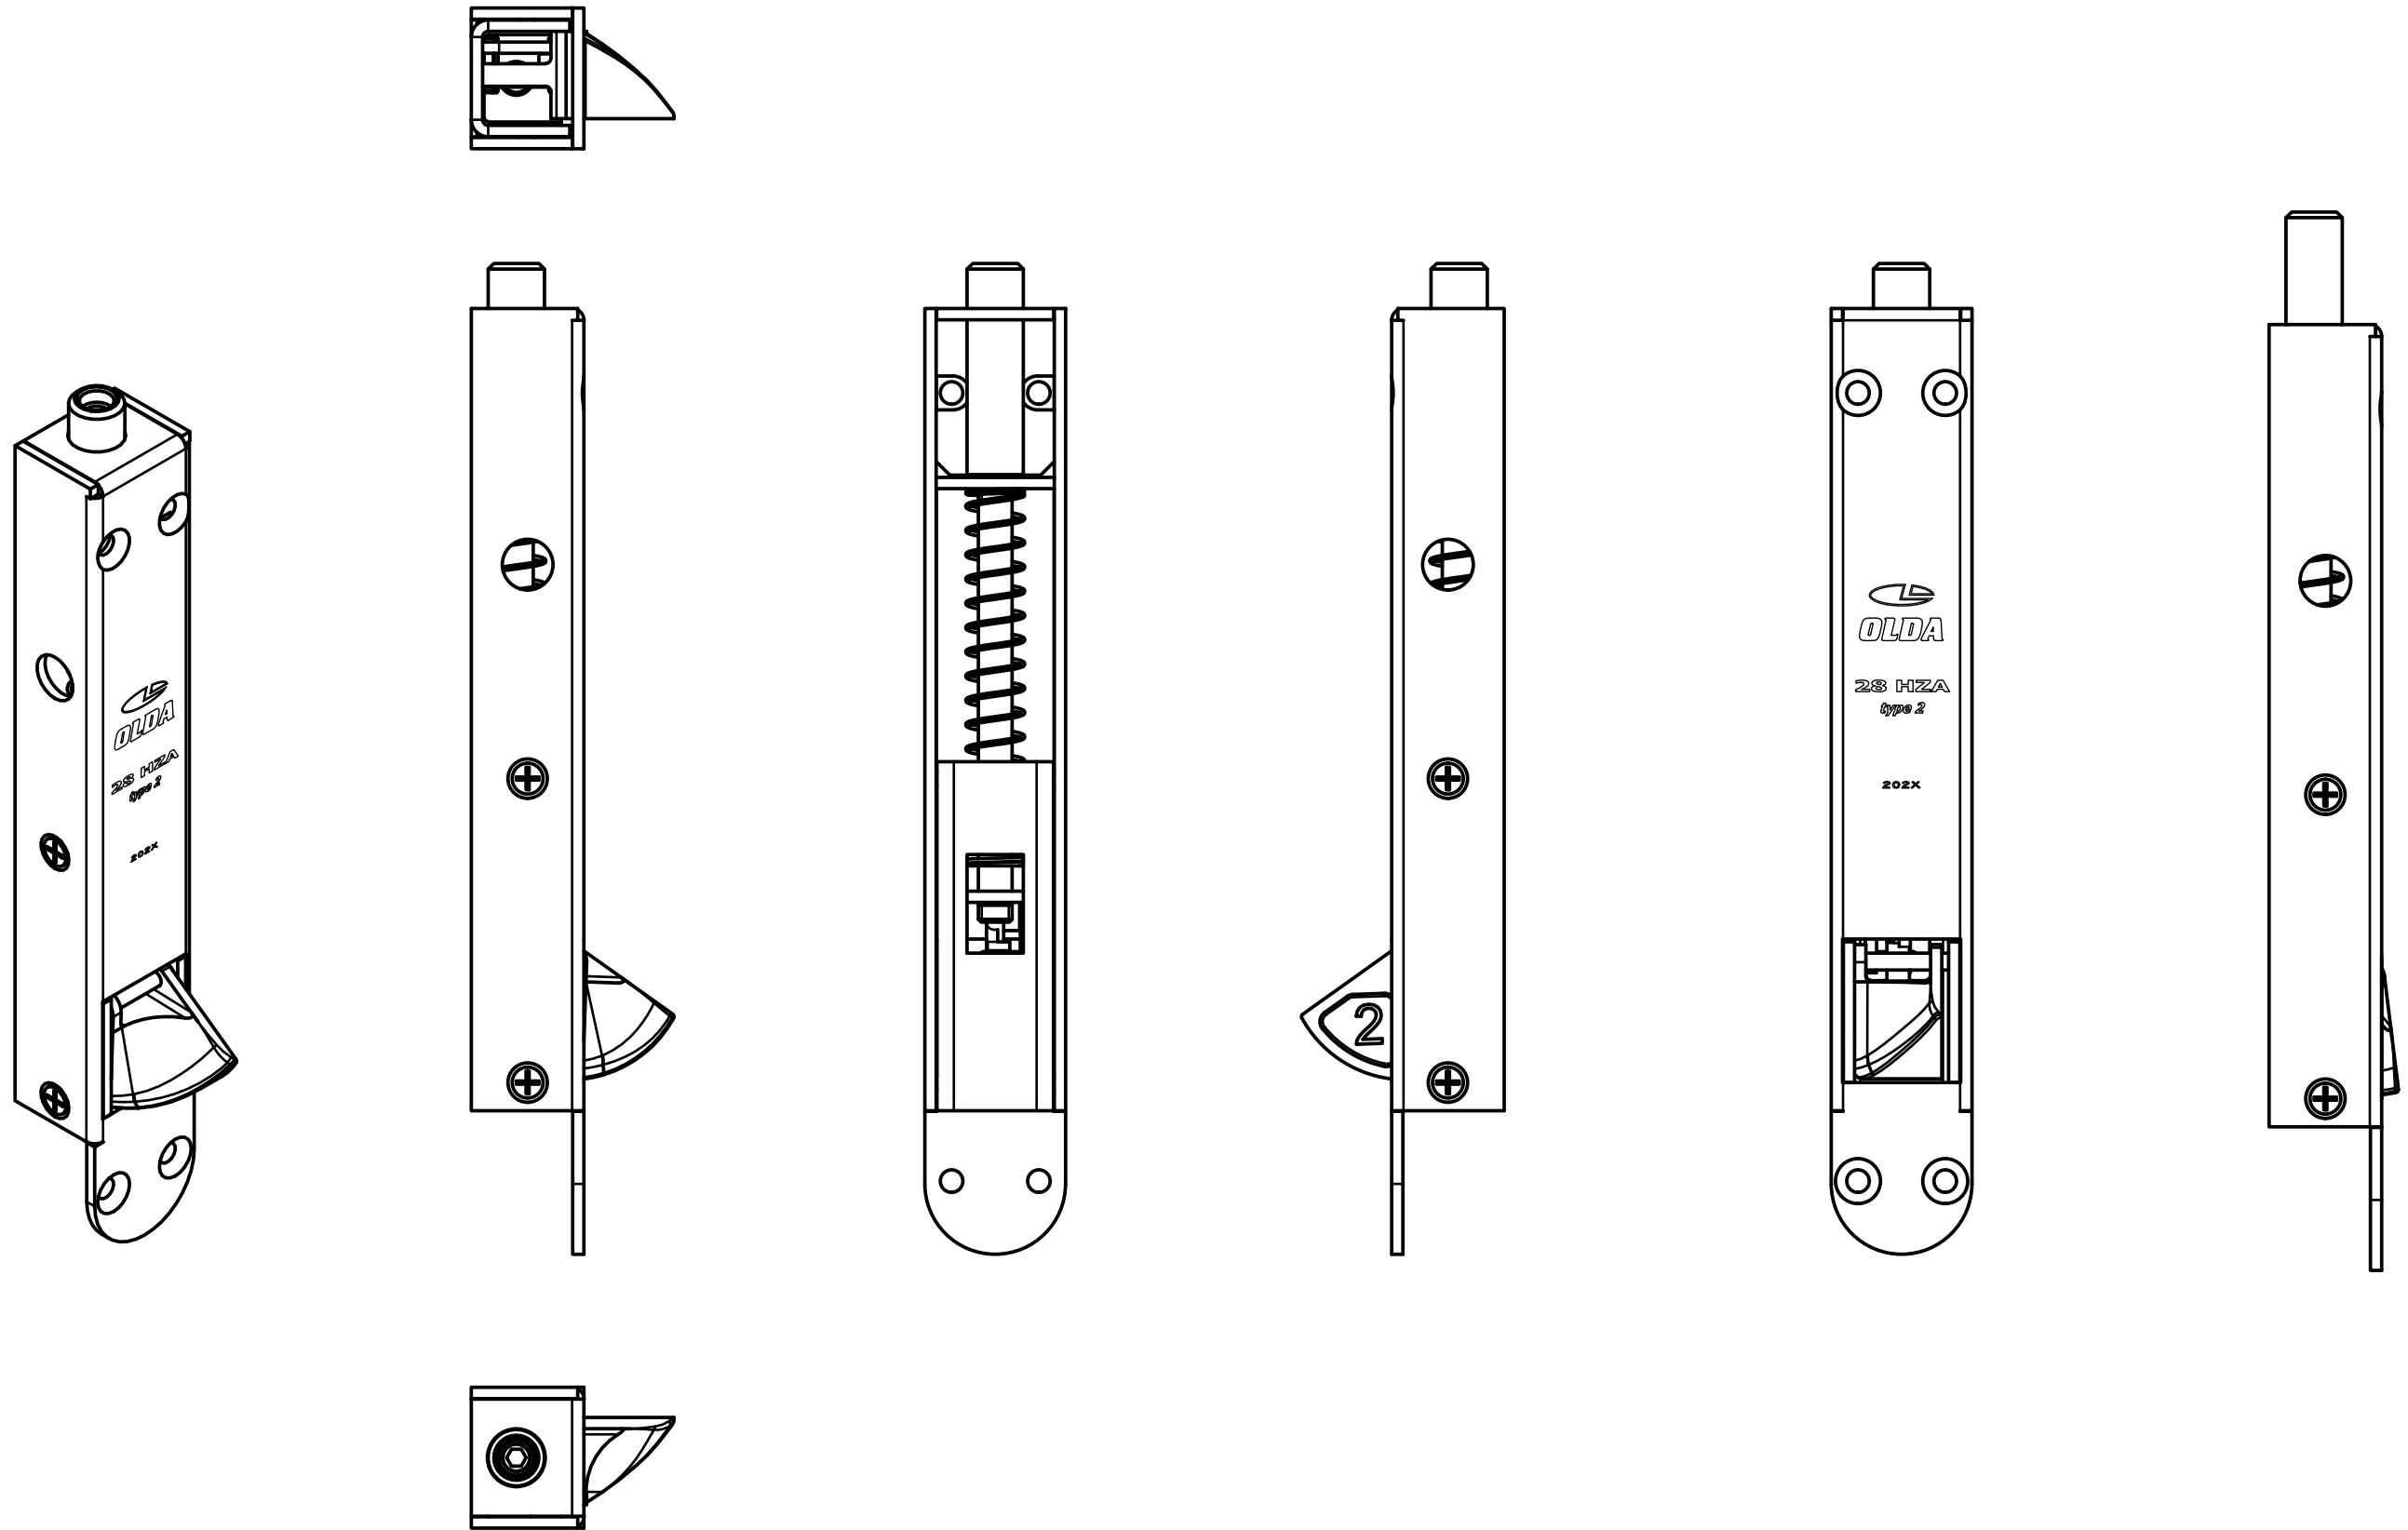

OLDA 28 HZA - type 2 - automatic flush bolt - extended bolt +8 mm

view - drawing

10-128-2003	C	2023-10-31
-------------	---	------------