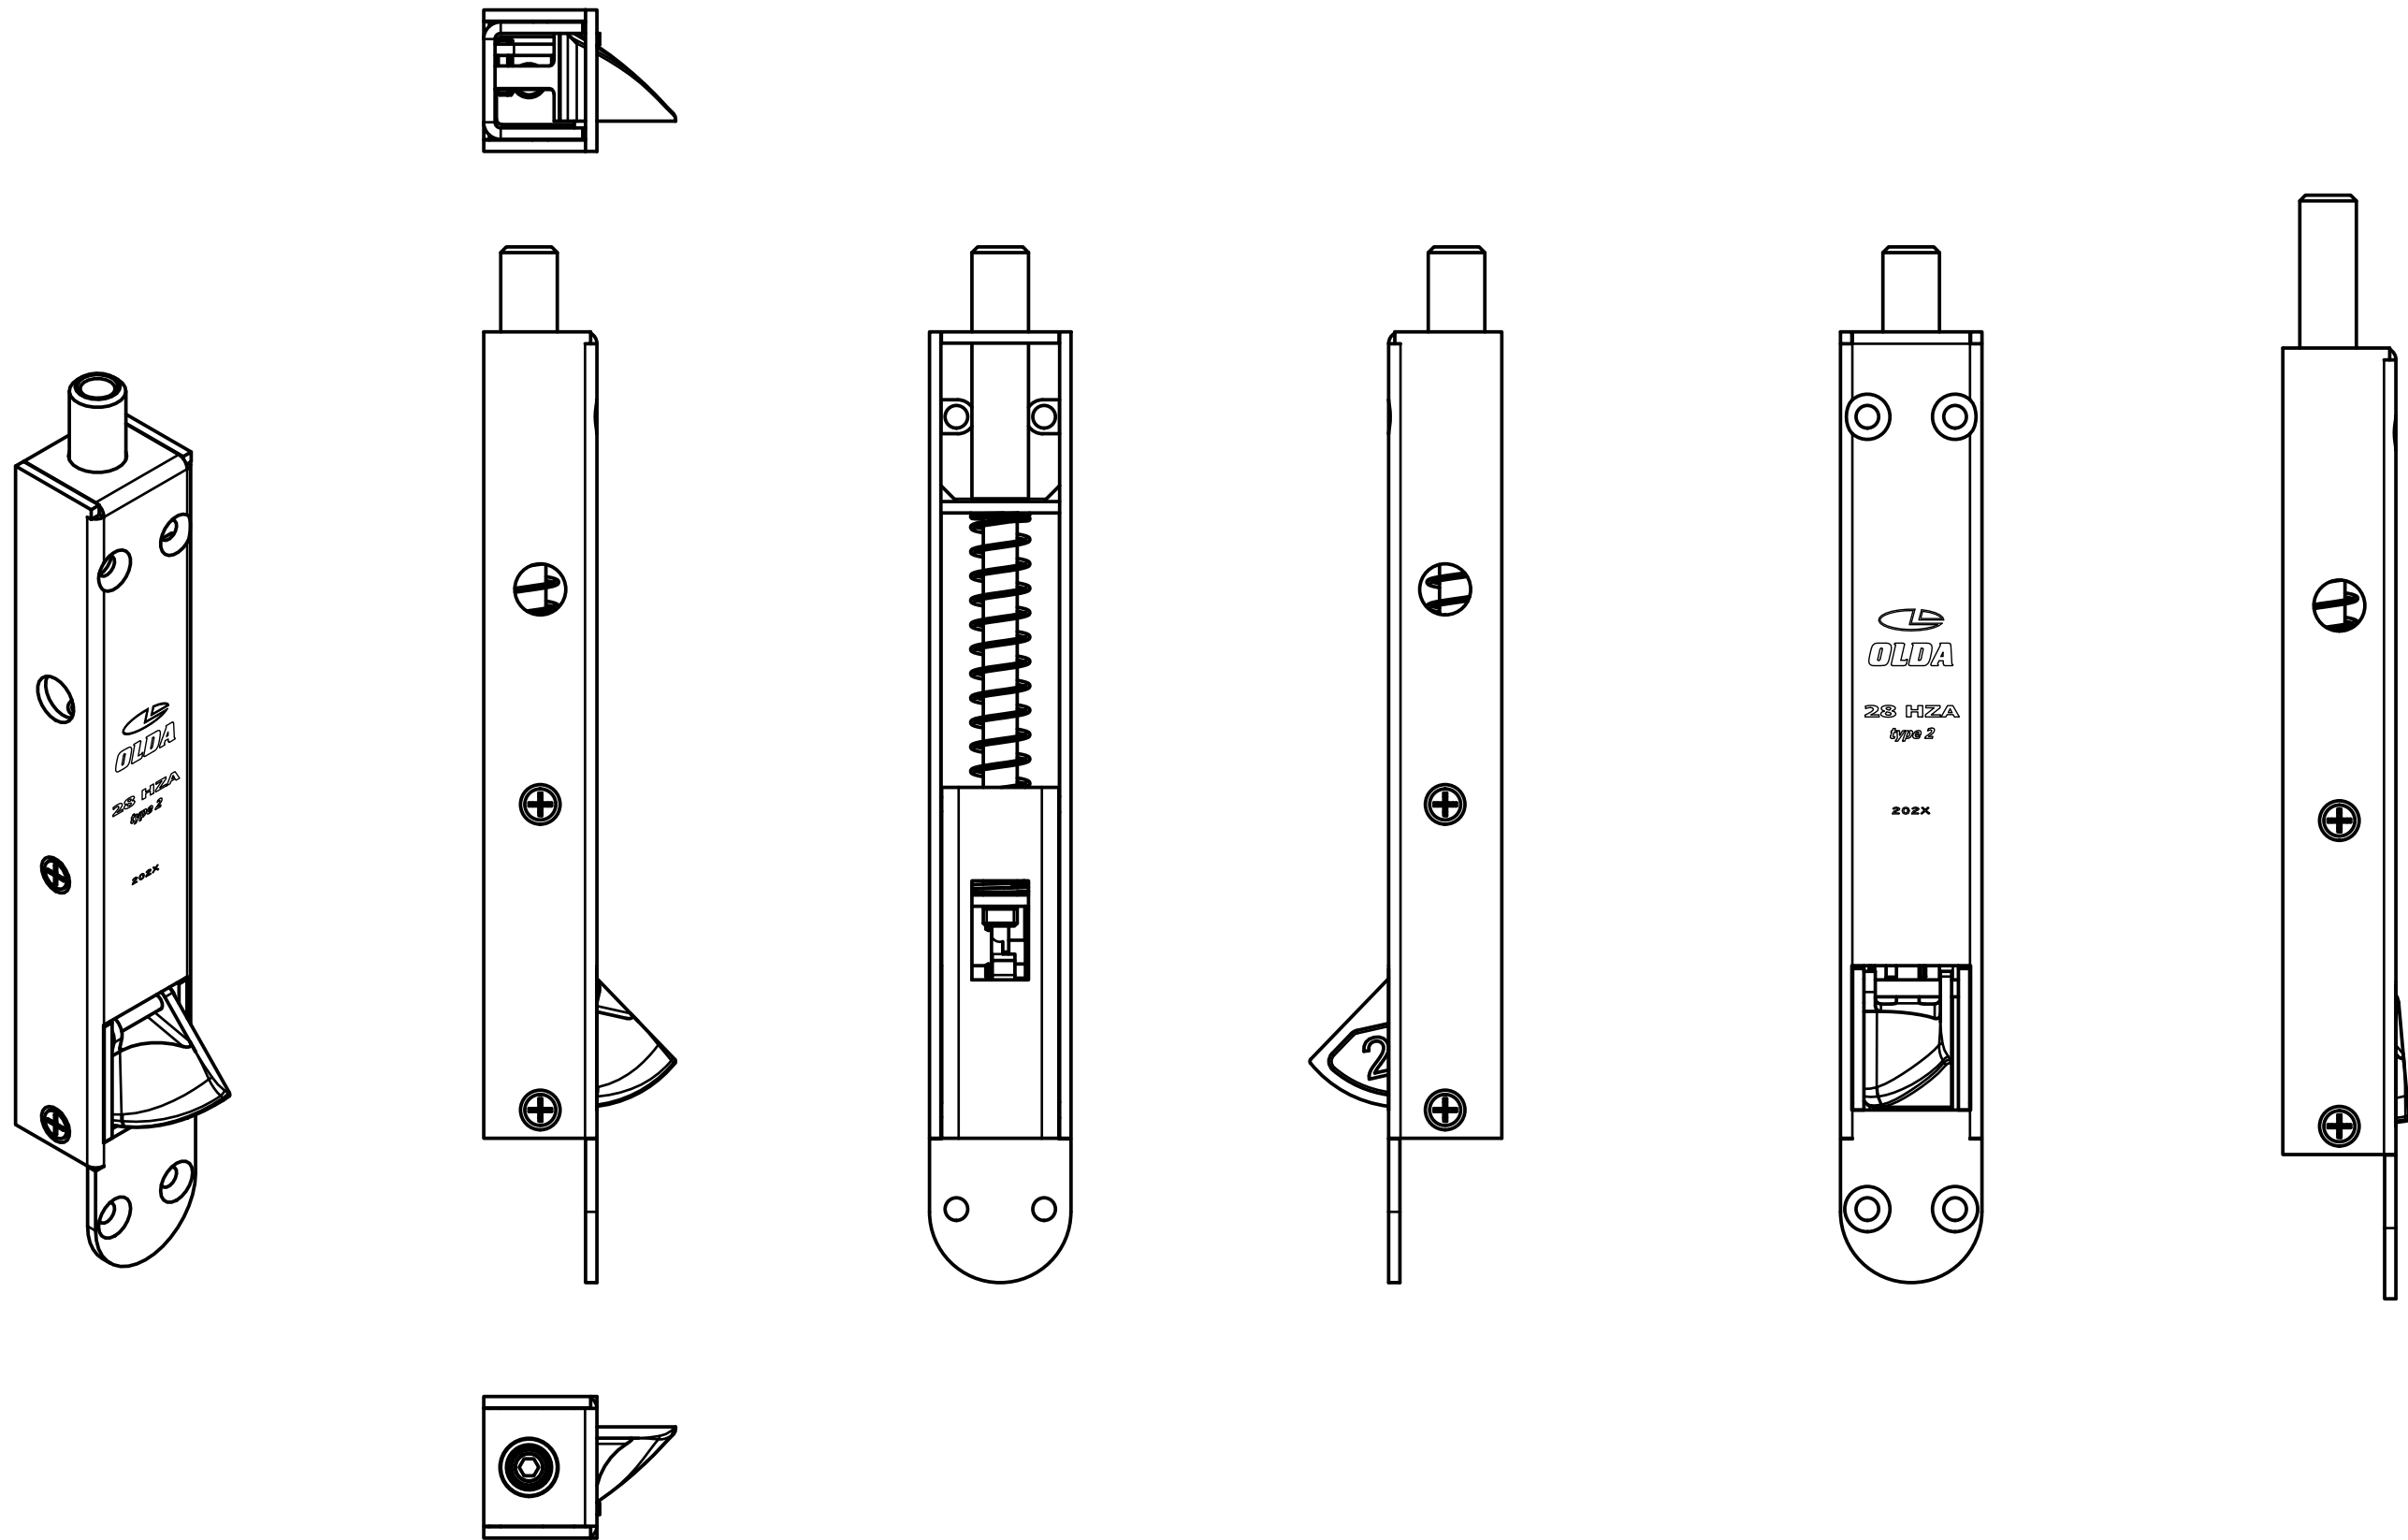

OLDA 28 HZA - type 2 - automatic flush bolt - extended bolt +15 mm

view - drawing

10-128-2001	C	2023-10-30
-------------	---	------------