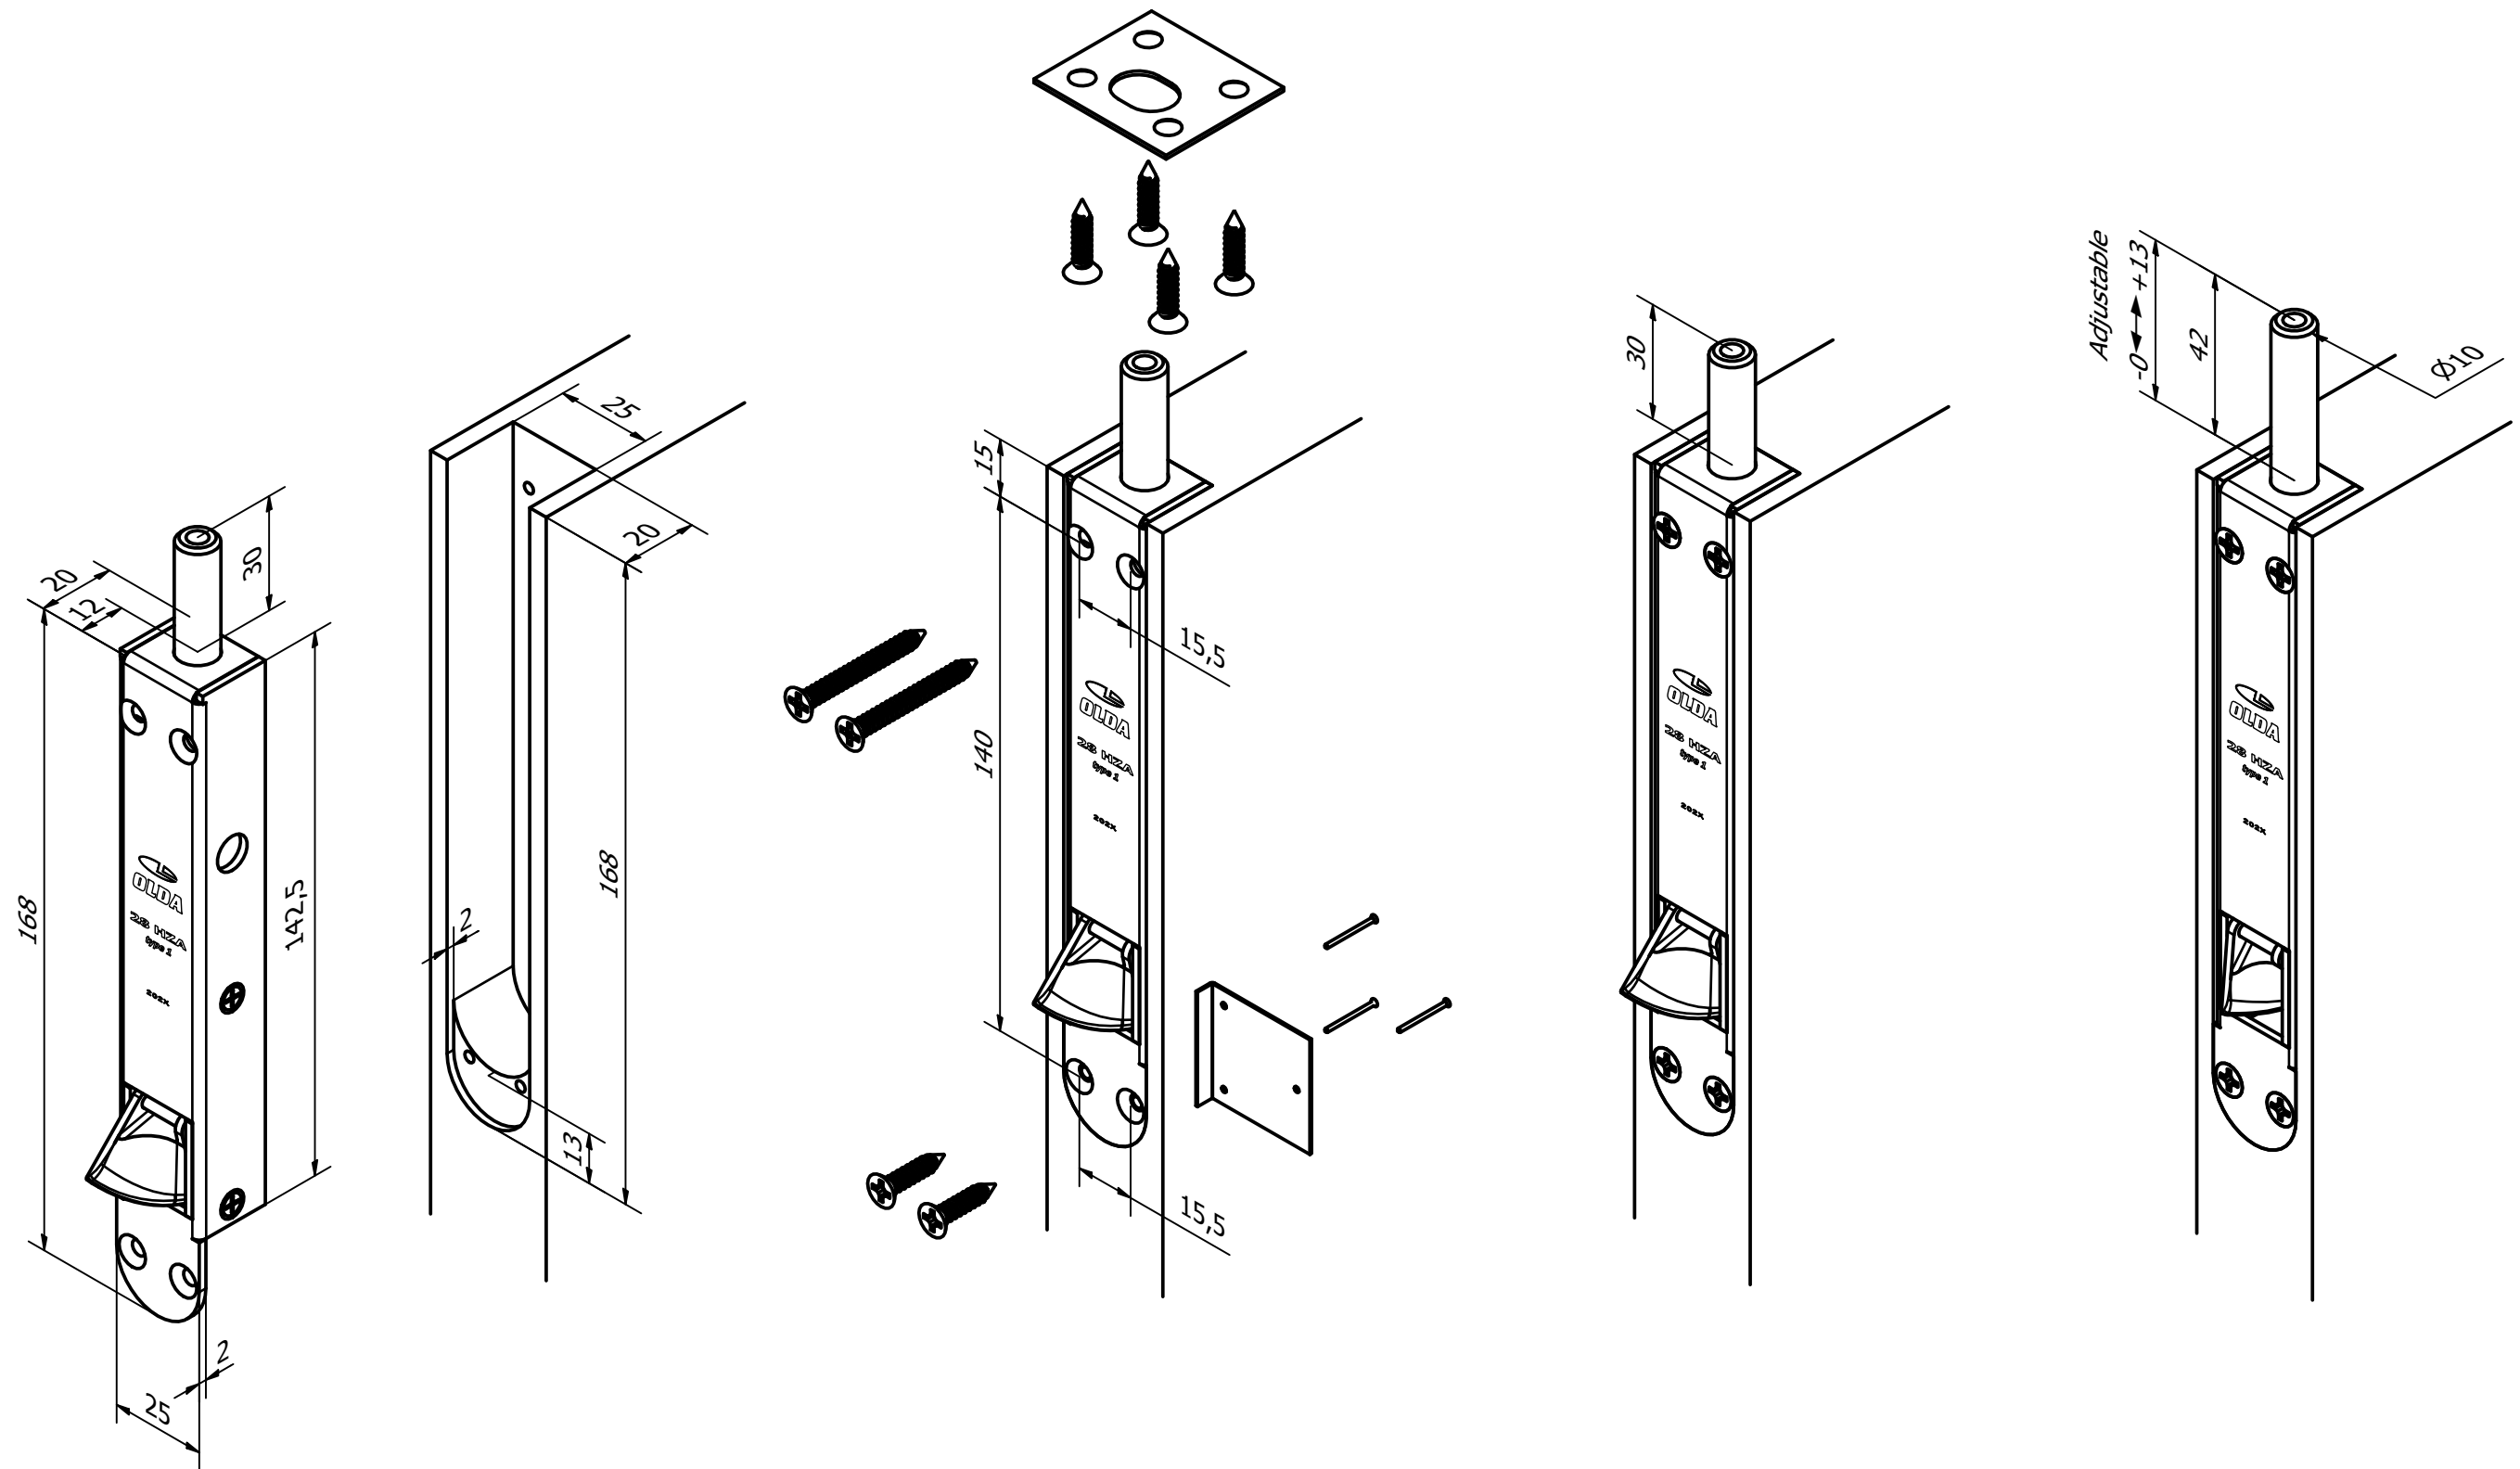

**OLDA 28 HZA - type 1 - automatic flush bolt - extended bolt +30 mm**

mounting guide - internal fitting

10-128-1002	C	2023-11-10
-------------	---	------------