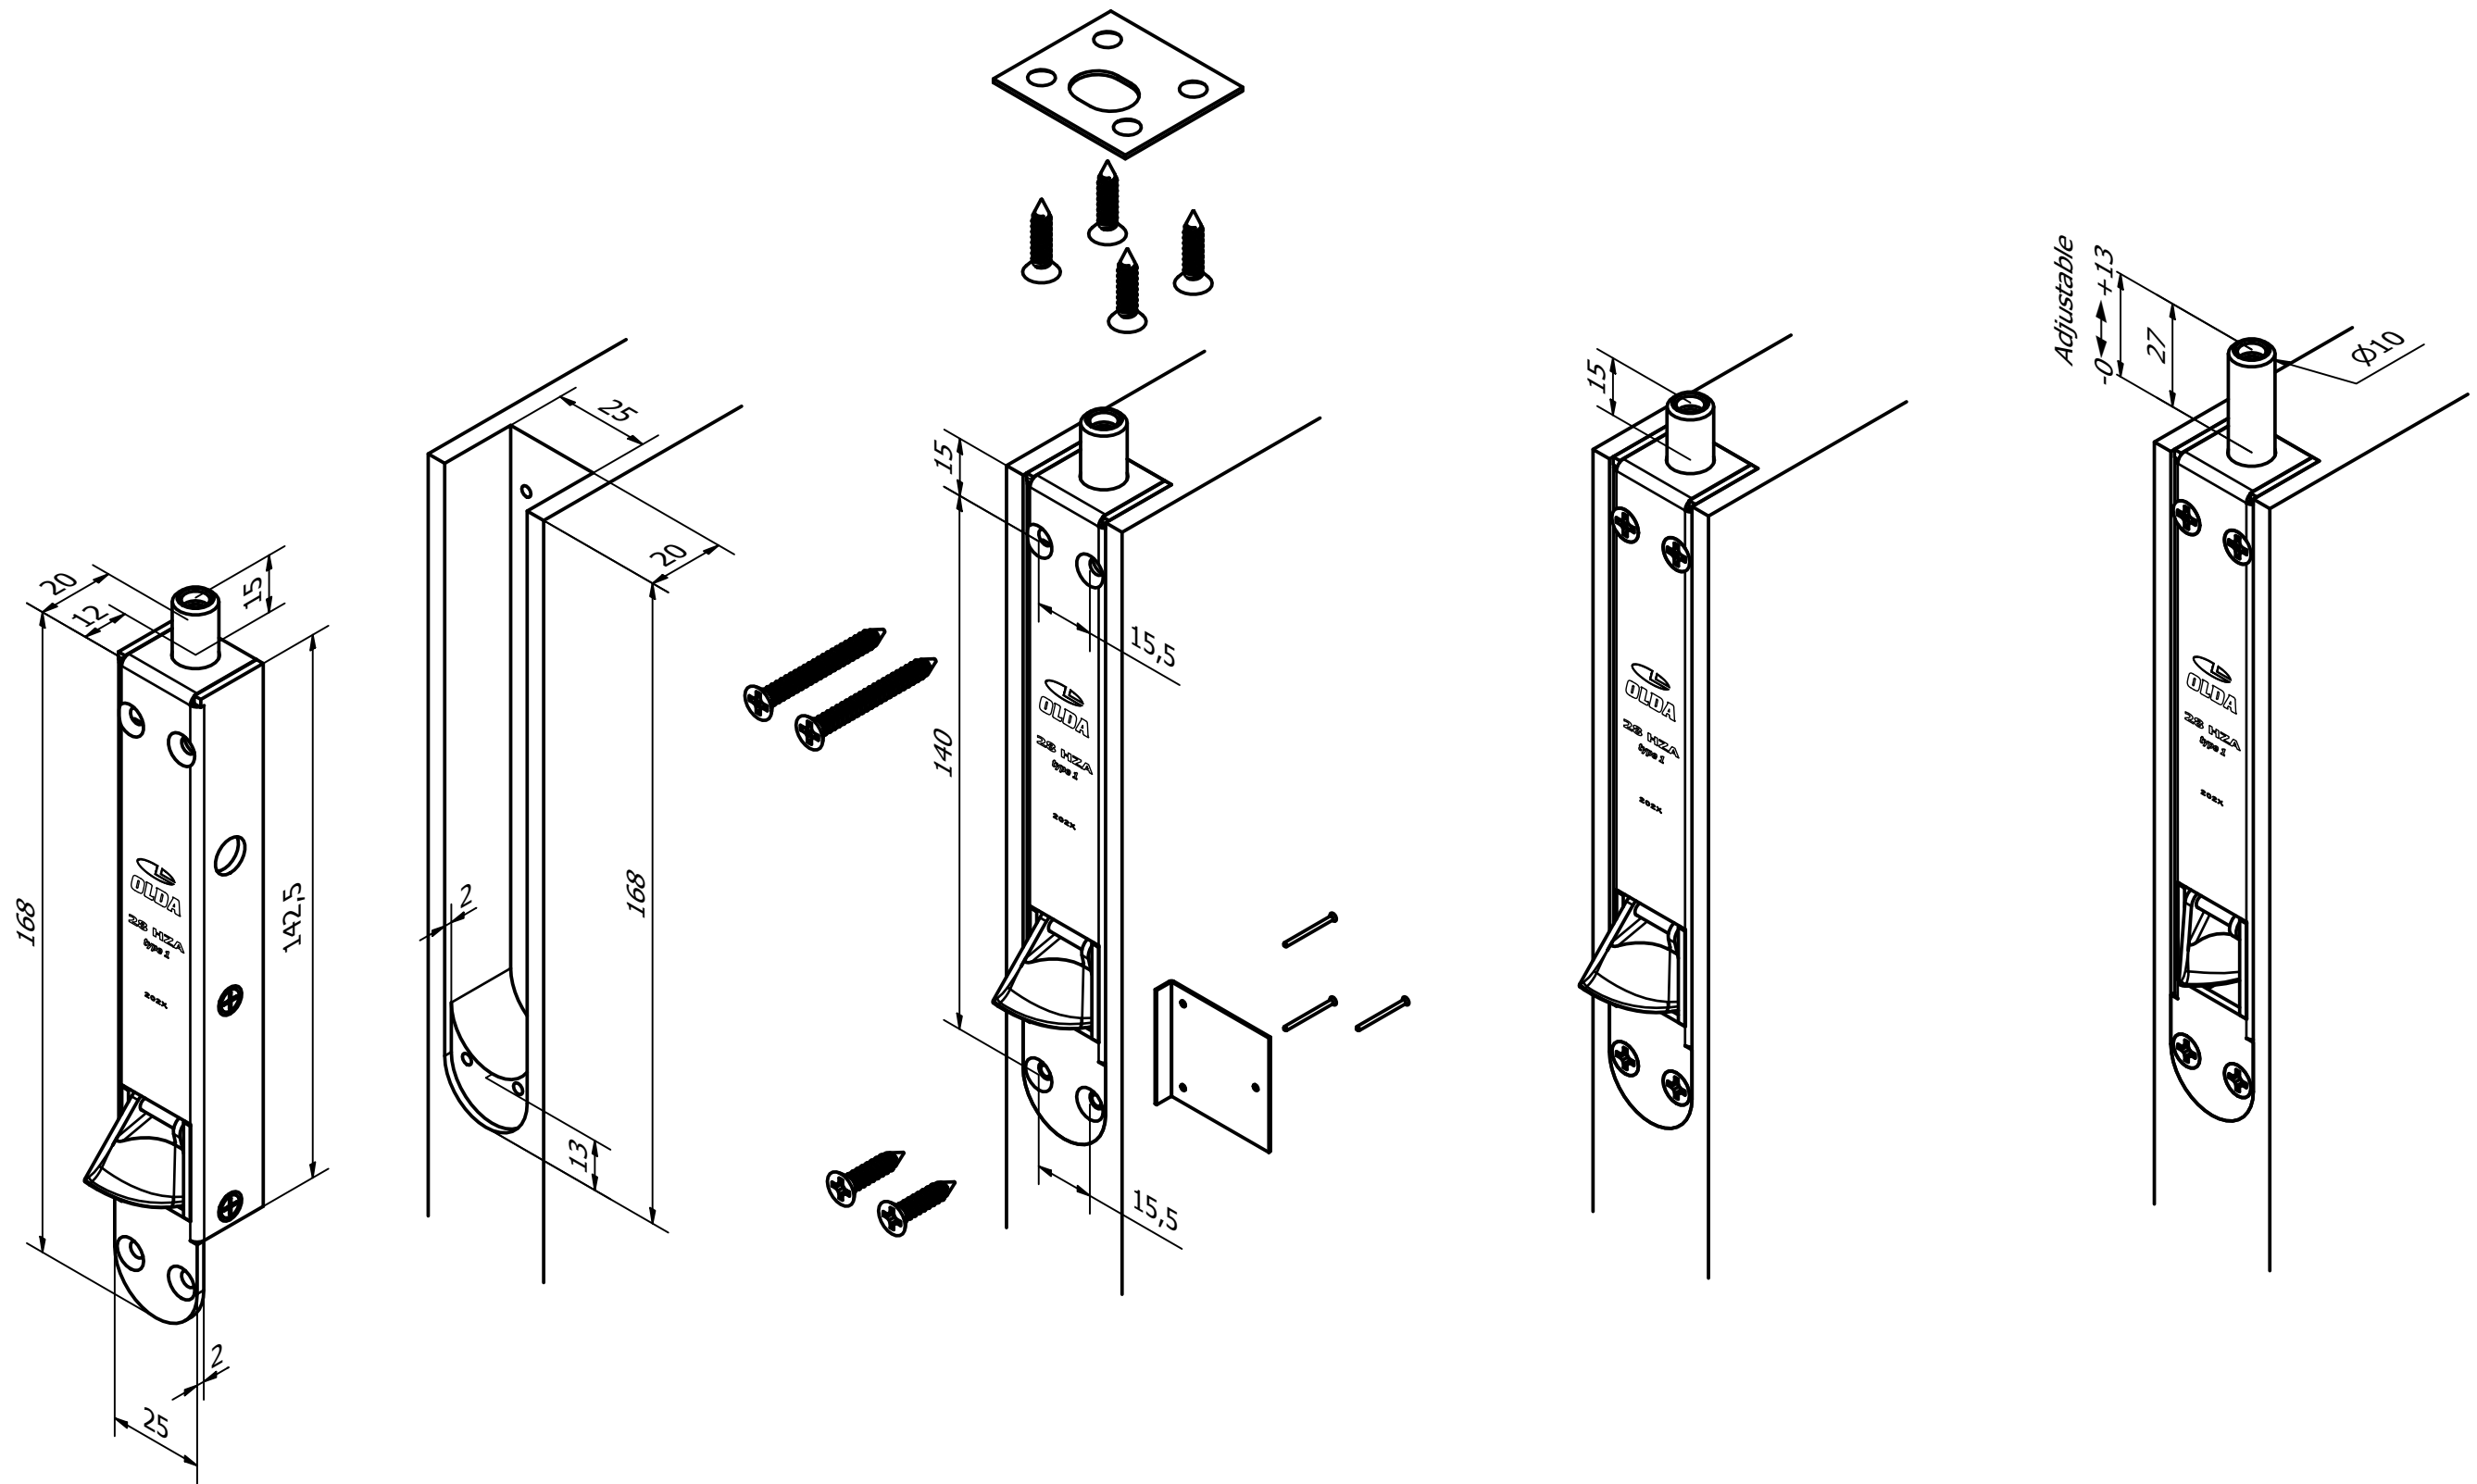

OLDA 28 HZA - type 1 - automatic flush bolt - extended bolt +15 mm

mounting guide - internal fitting

10-128-1001	A	2023-11-10
-------------	---	------------