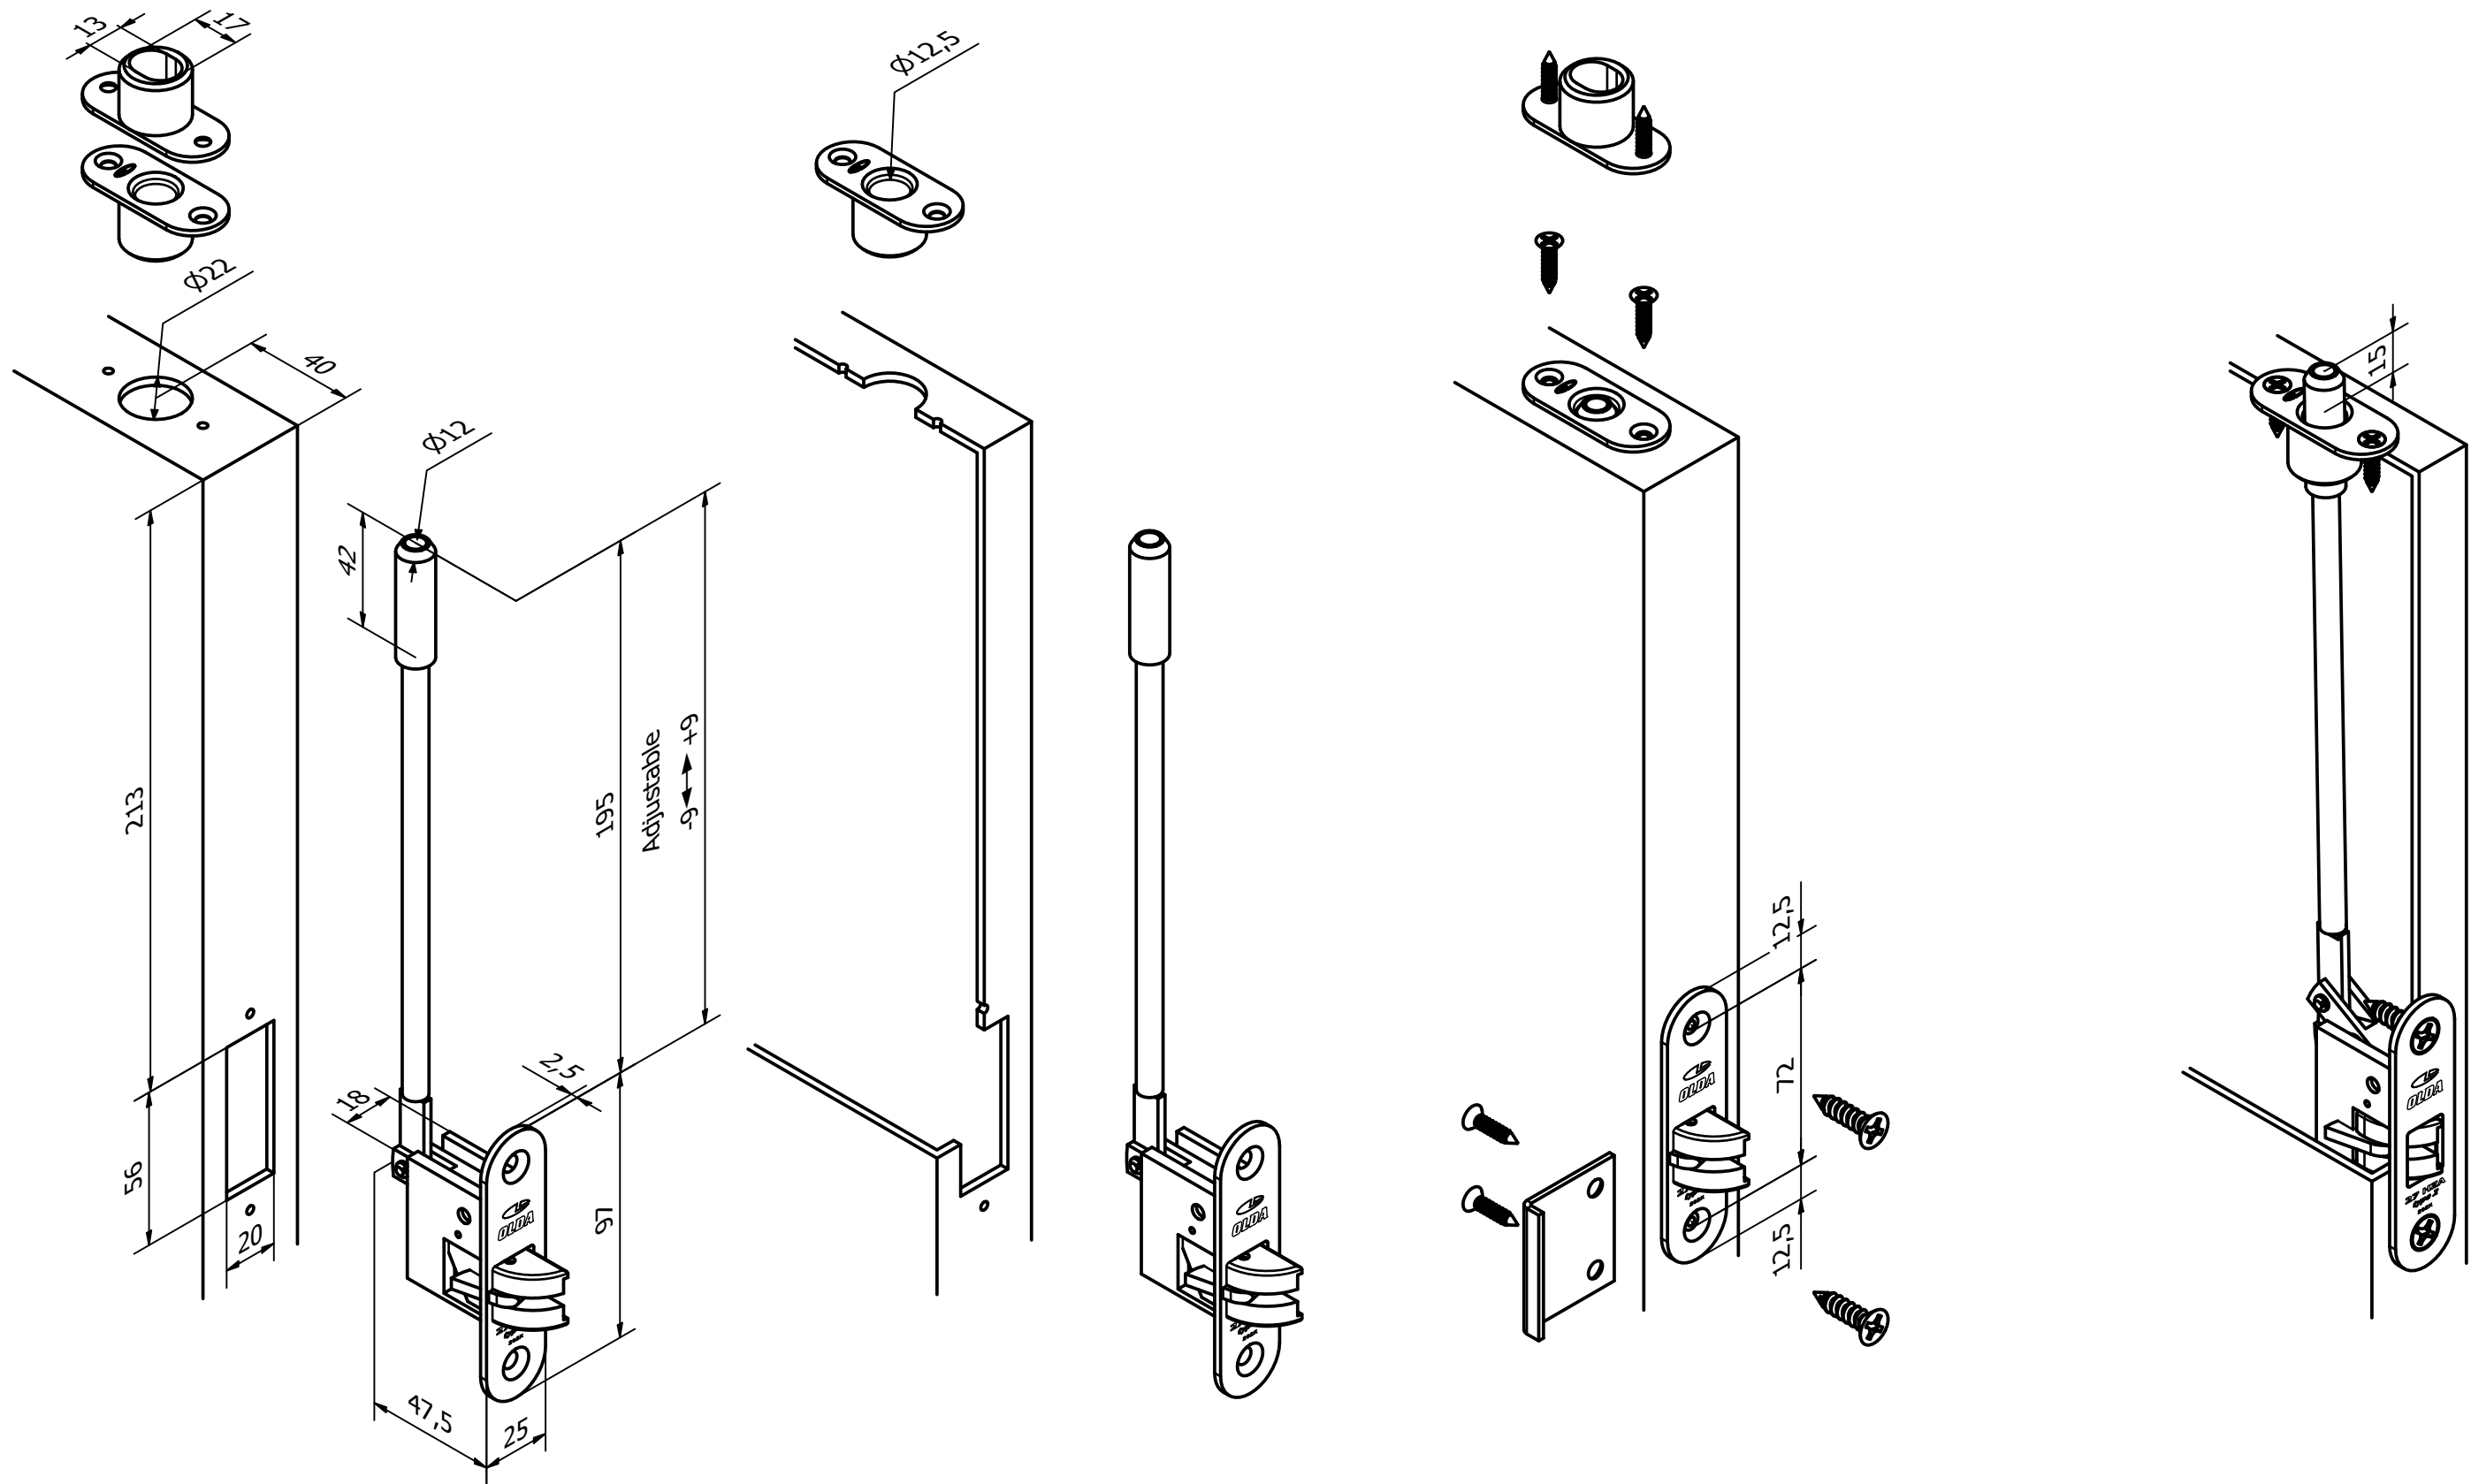

OLDA 27 HZA - type 2 - automatic flush bolt

mounting guide - external fitting

10-027-2000	A	2023-09-26
-------------	---	------------