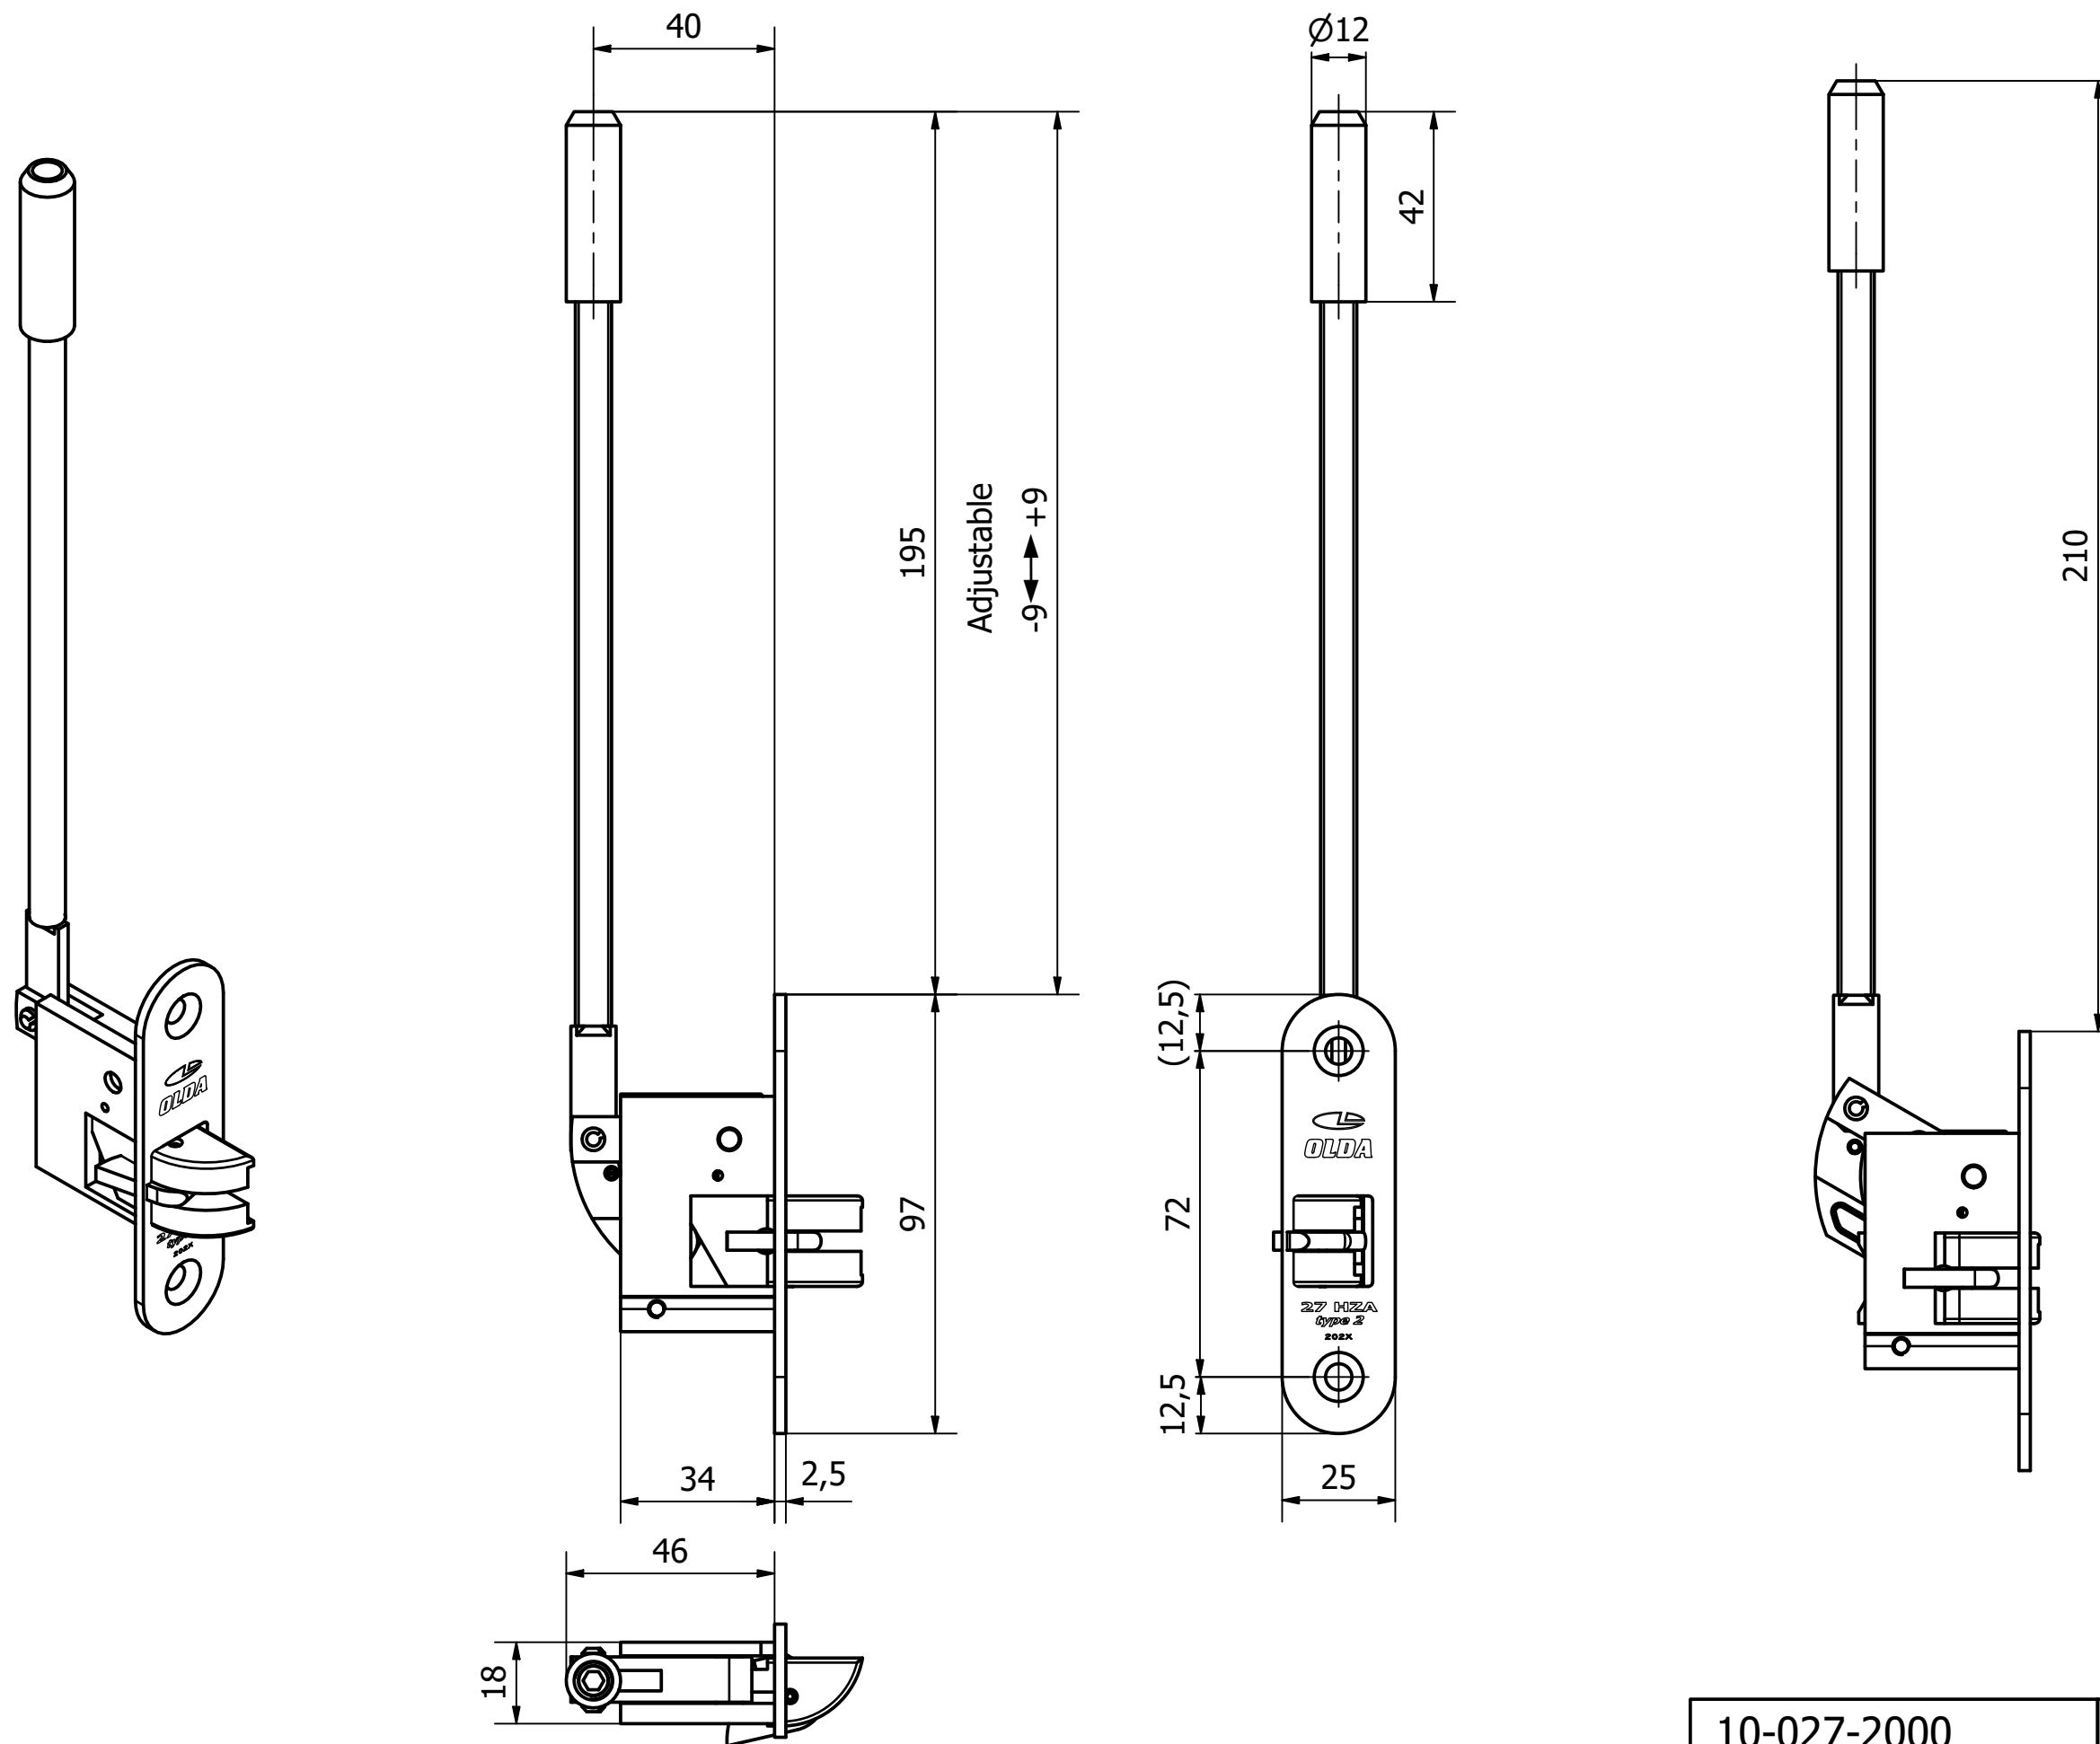

# OLDA 27 HZA - type 2 - automatic flush bolt

dimension drawing

10-027-2000	A	2023-09-20
-------------	---	------------