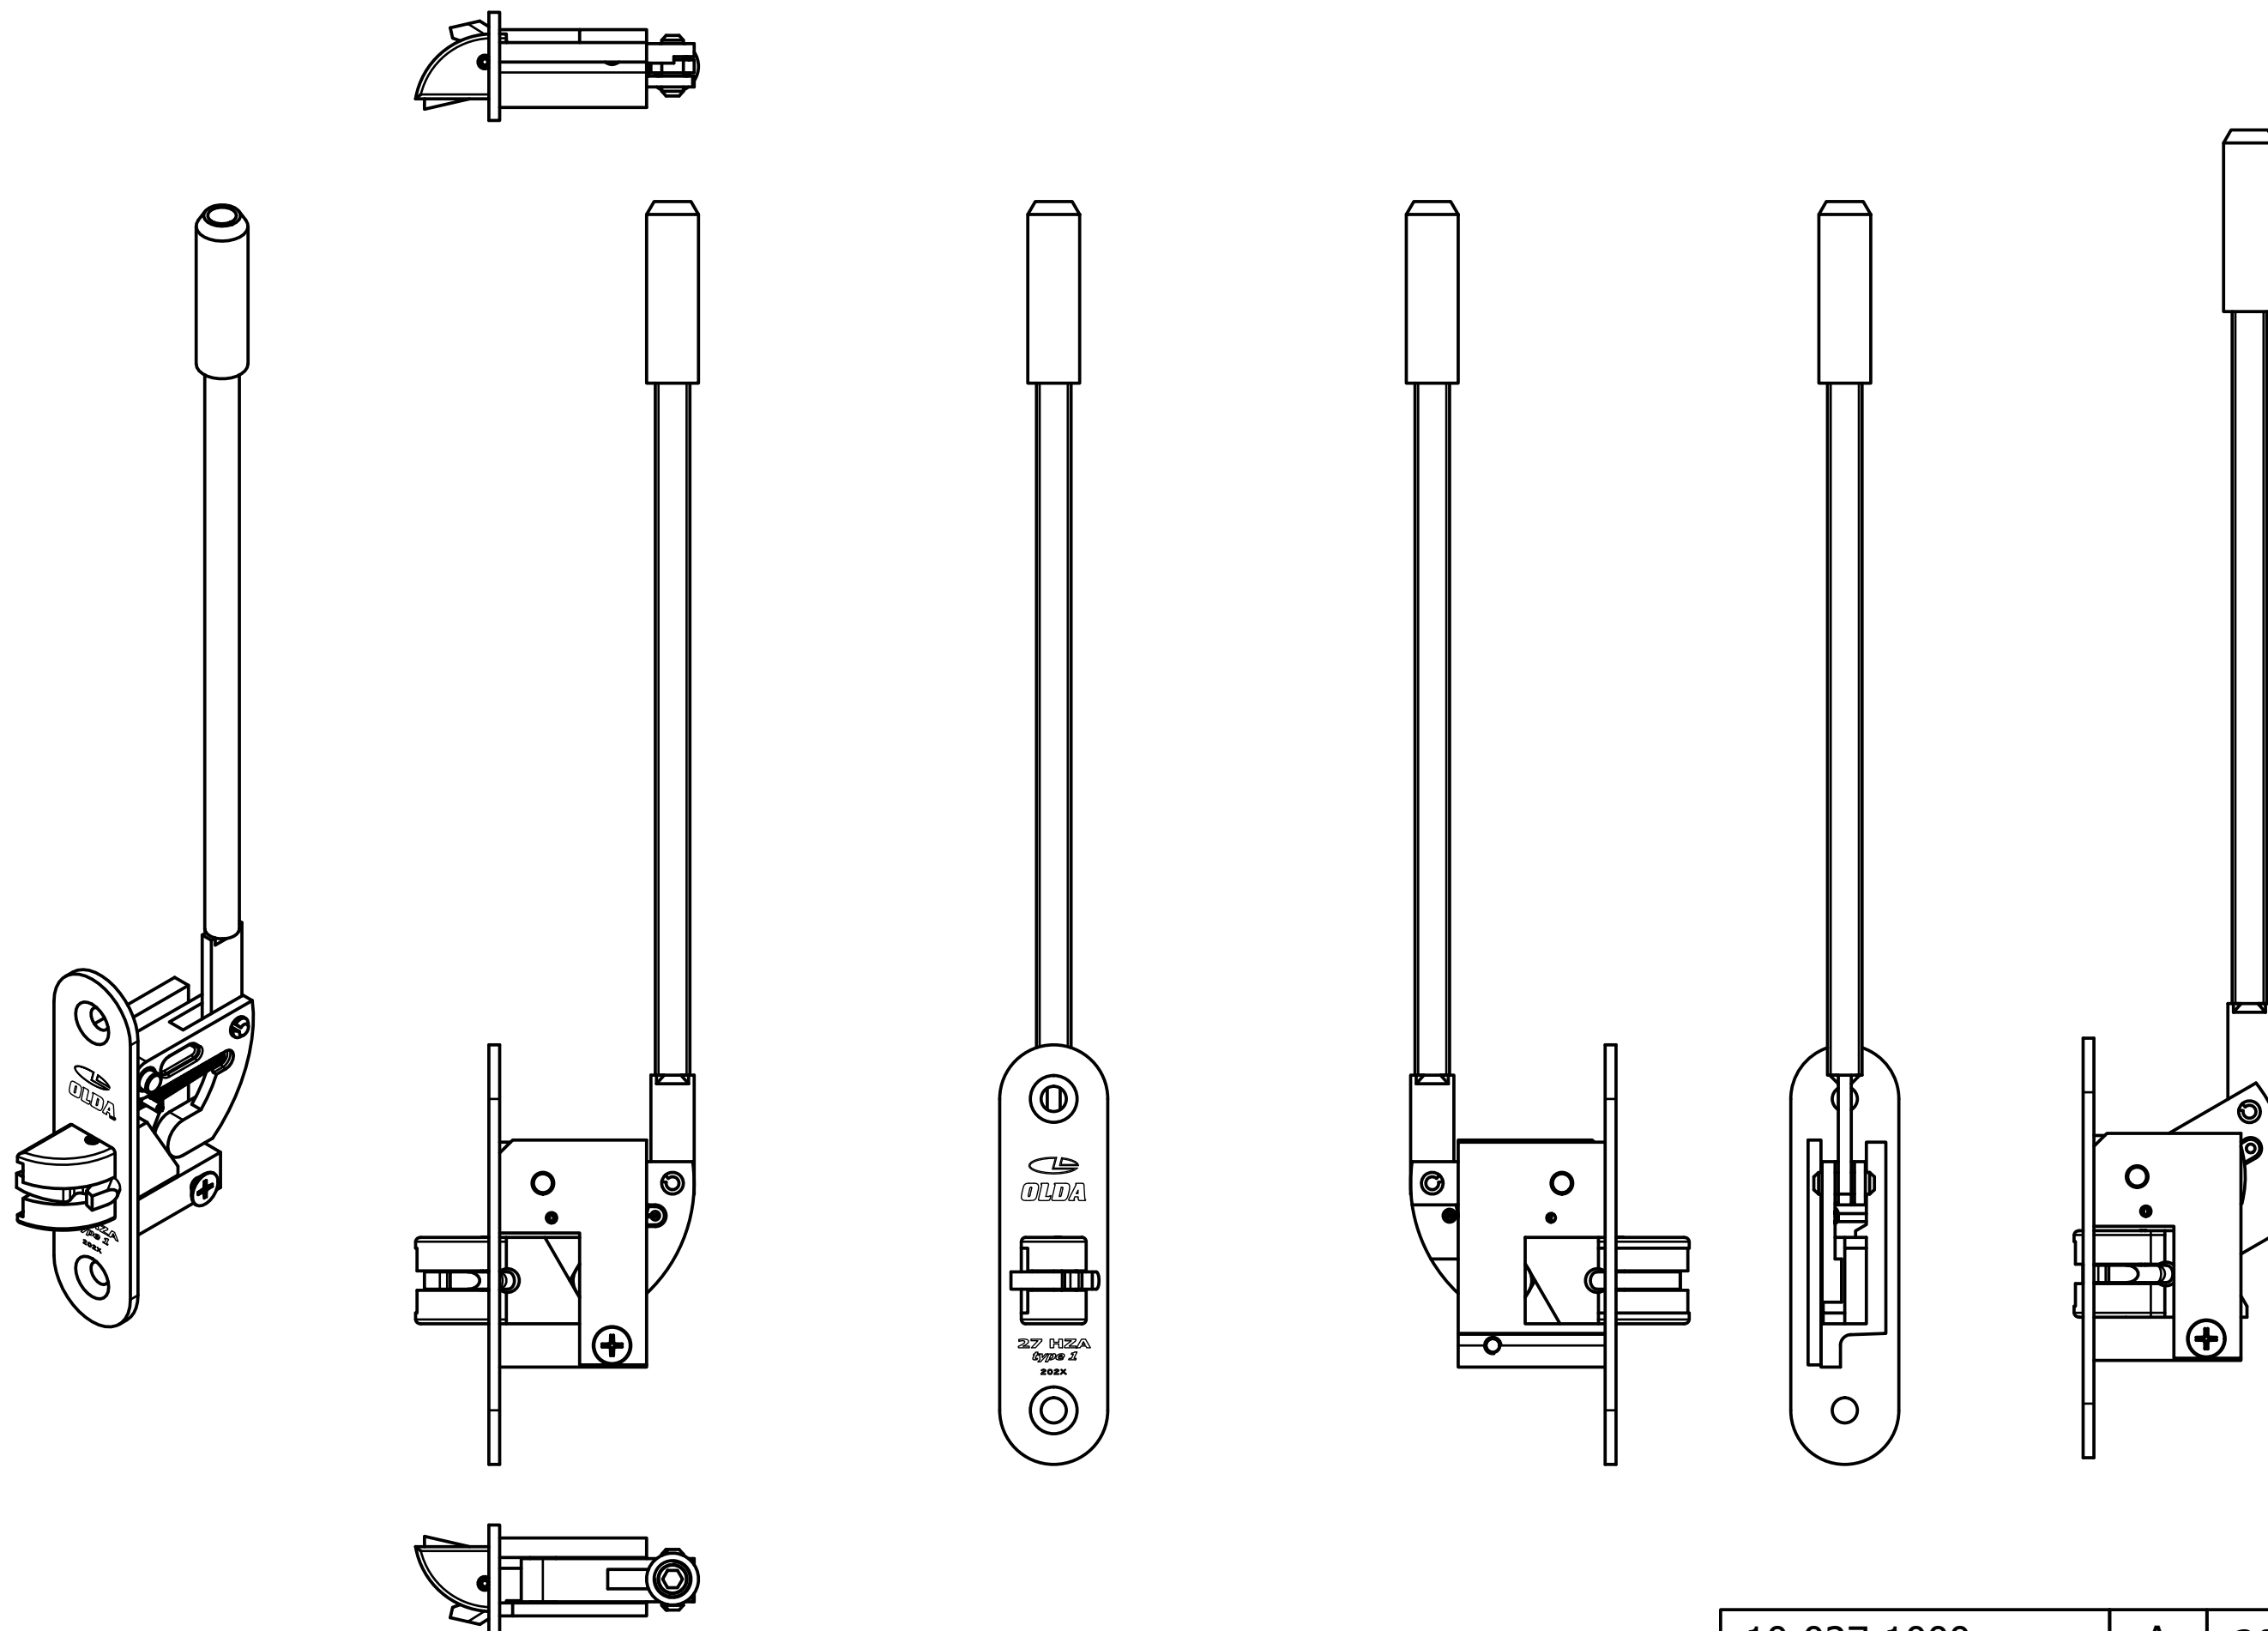

OLDA 27 HZA - type 1 - automatic flush bolt

view drawing

10-027-1000	A	2023-09-20
-------------	---	------------