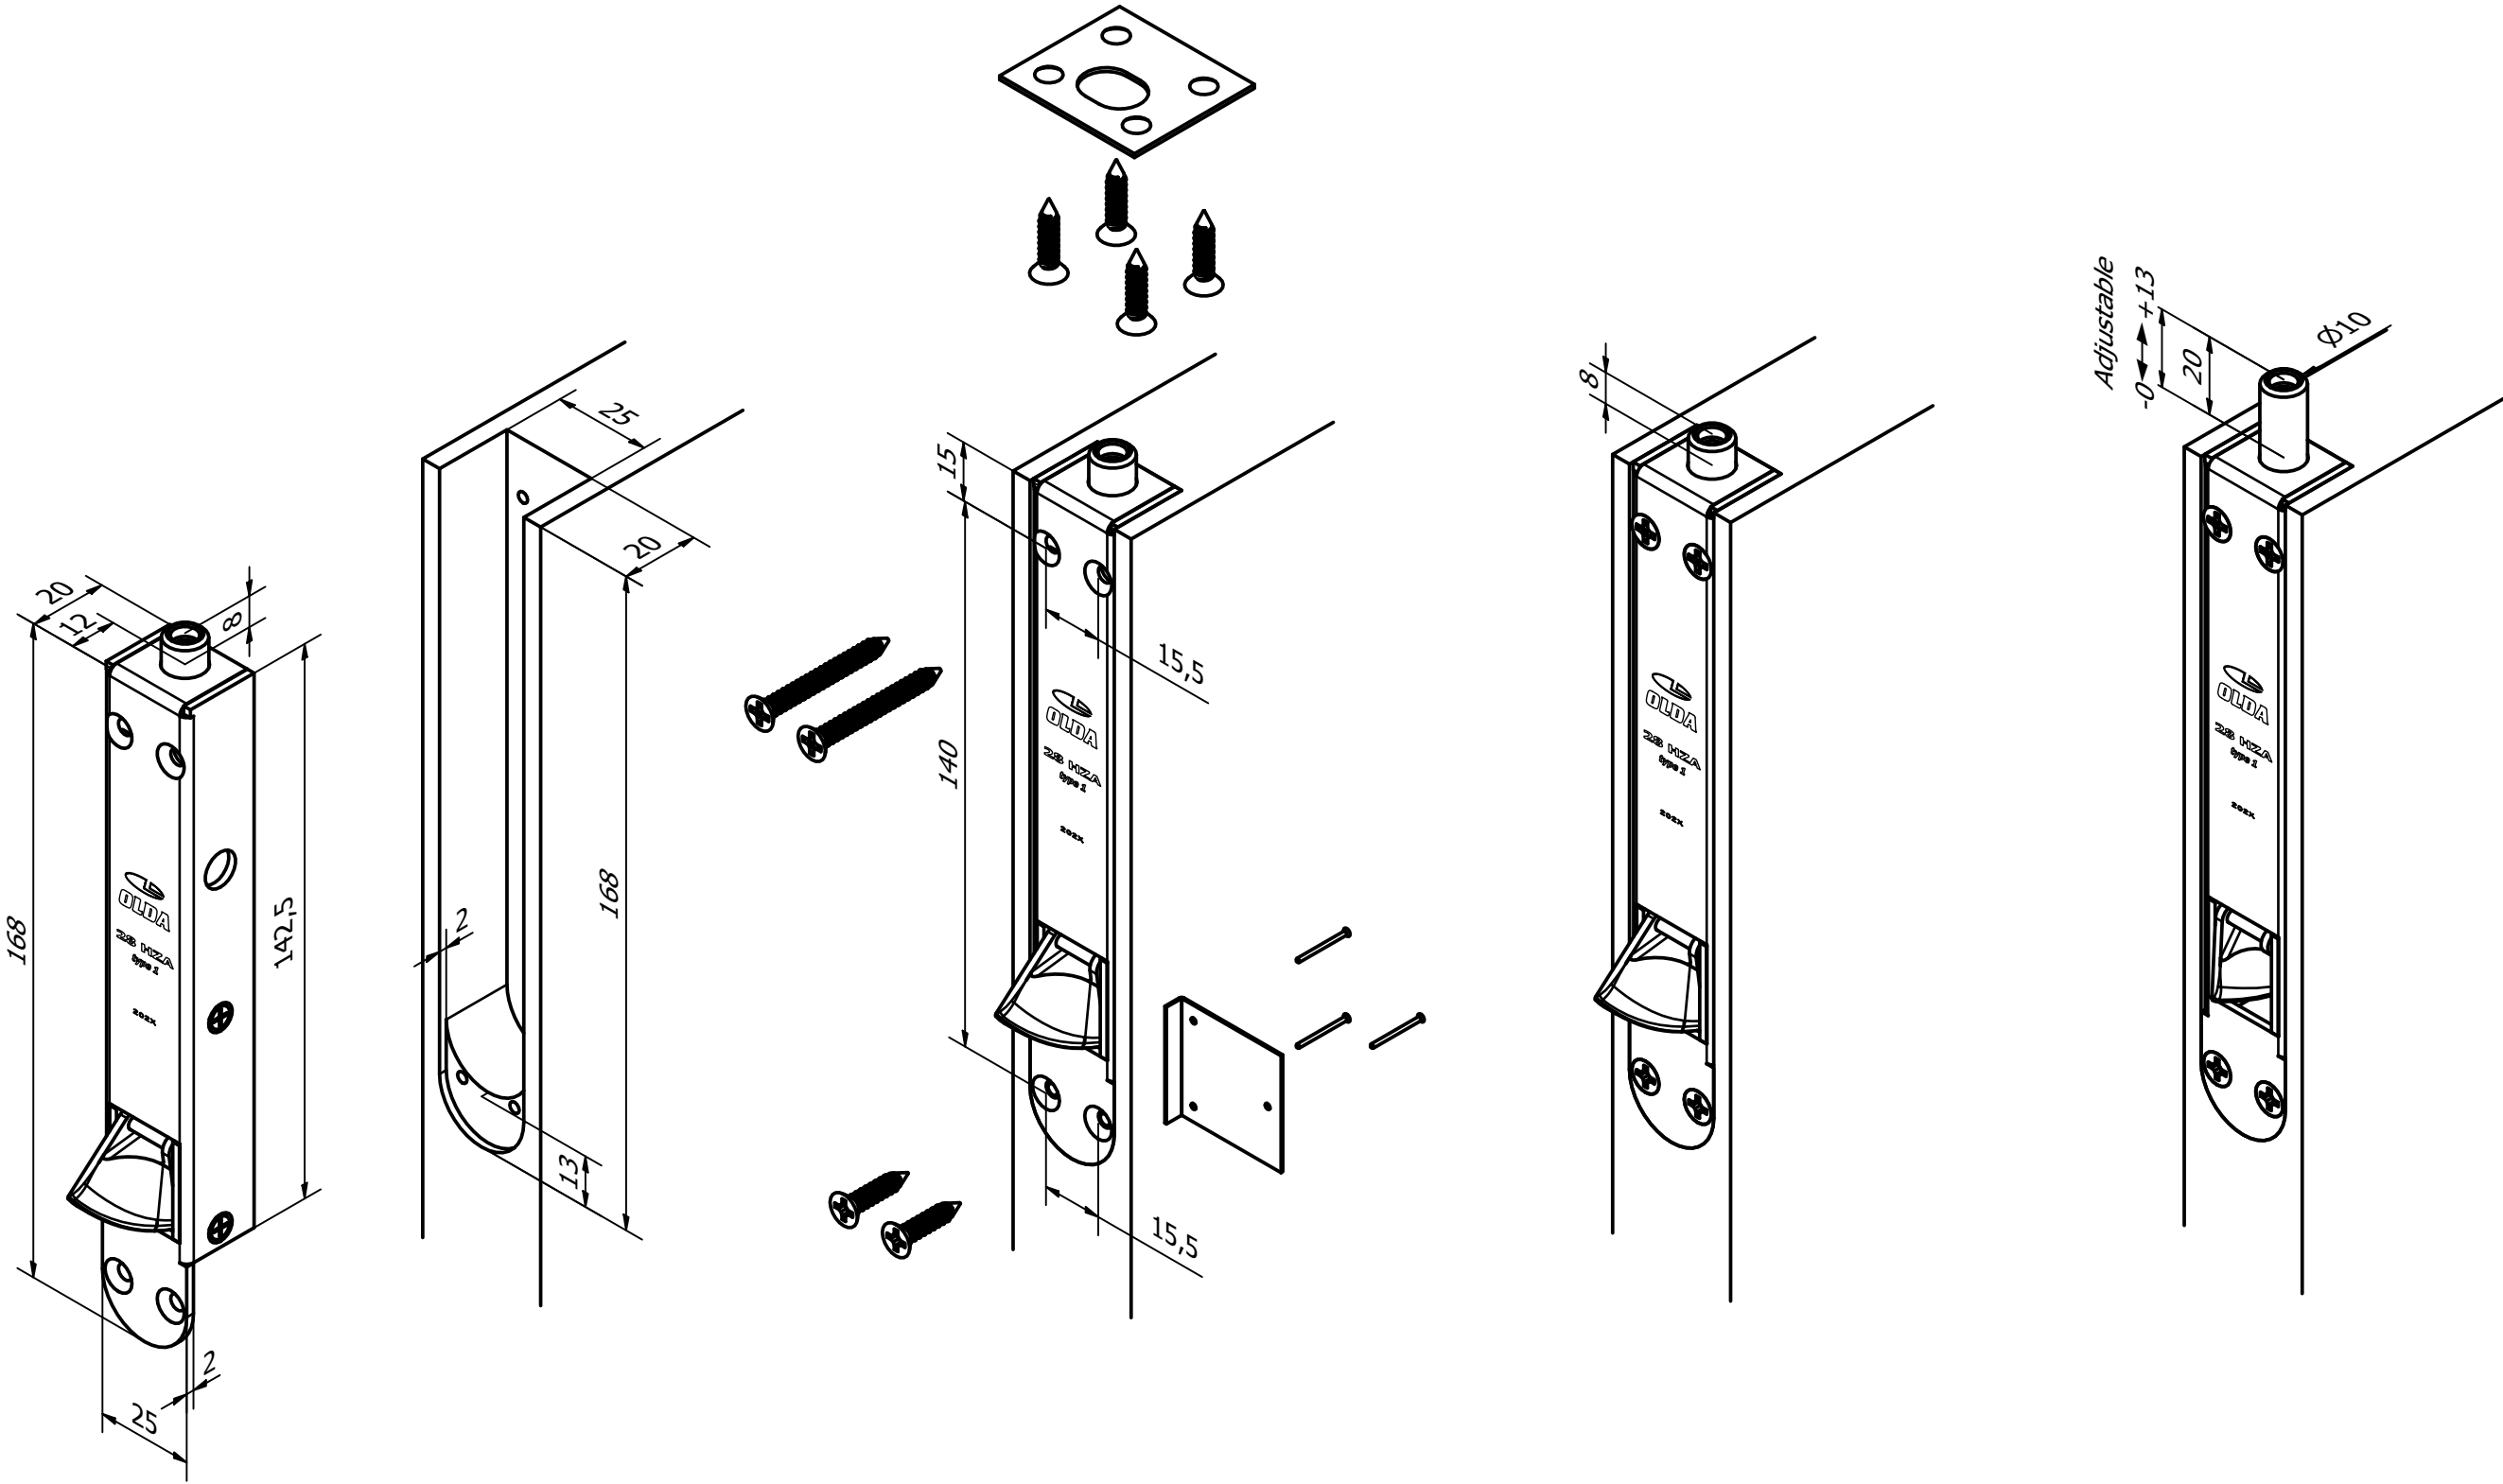

OLDA 28 HZA - type 1 - automatic flush bolt - extended bolt +8 mm

mounting guide - internal fitting

10-128-1003	C	2023-11-10
-------------	---	------------