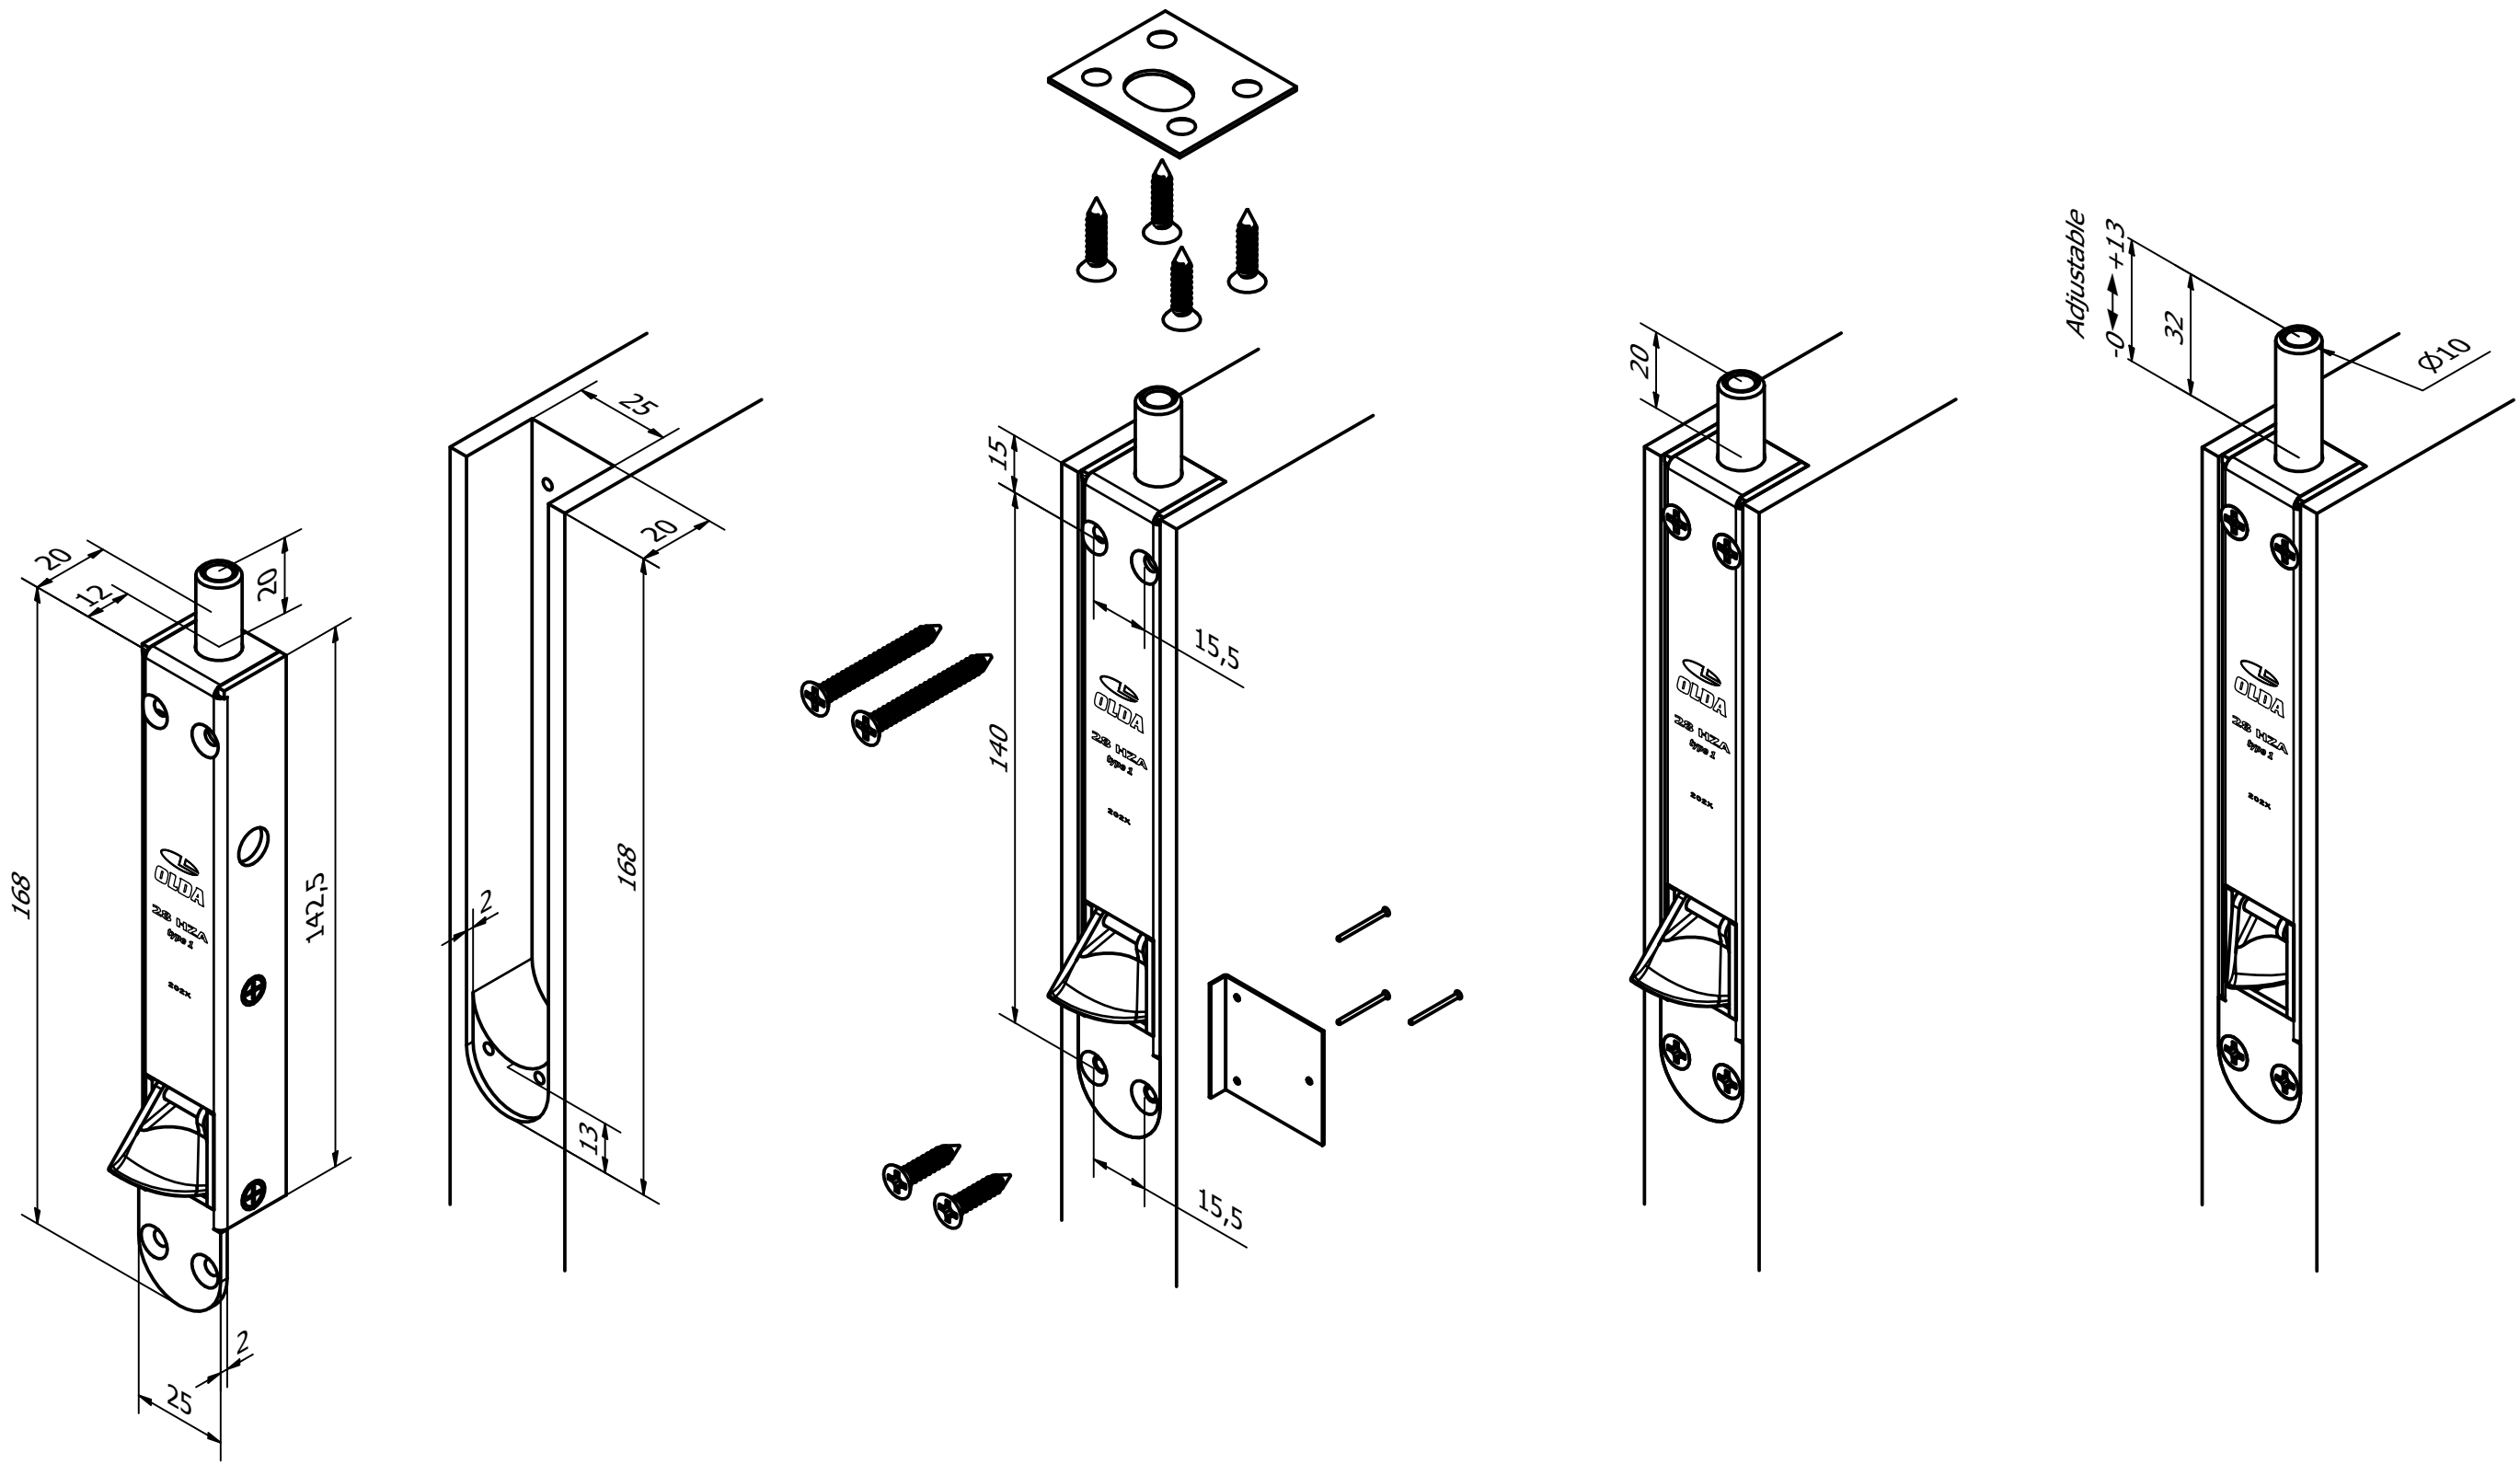

OLDA 28 HZA - type 1 - automatic flush bolt - extended bolt +20 mm

mounting guide - internal fitting

10-128-1004	C	2023-11-10
-------------	---	------------