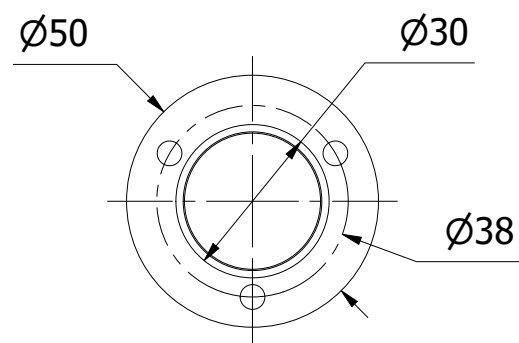

OLDA FS R30 - Bracket for screw fitting of floor socket, round

		A
20-117-1201	OLDA FS R12	Ø13
20-117-1501	OLDA FS R15	Ø16

mounting guide - external fitting drawing